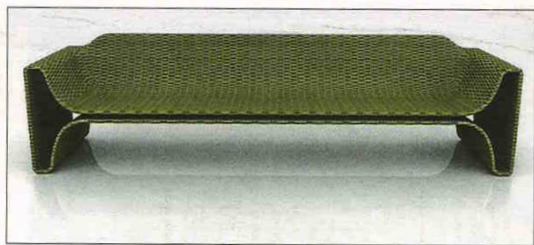

DESIGN

Flexible pieces for small spaces

Creative designers are recognising the need to create furniture that works on many levels, writes **Stephen Crafti**.

With indoor and outdoor spaces becoming smaller, finding furniture that's flexible is paramount. "People are looking for versatility, whether it's a piece of furniture moved between rooms or moved outdoors," designer Helen Kontouris says. "Furniture has to work harder . . . It often has to provide several functions."

Kontouris's designs include lighting, candelabra, vases, chairs and sofas, and she has just completed a new range of indoor and outdoor pieces for Hong Kong-based company SunWeave. "They were looking at furniture that could be used both indoors and outdoors," she says. "But they didn't want the designs to appear as though they were simply brought into the living room when it rained."

Kontouris's Breathe sofa for SunWeave is made from woven polypropylene strips, 5mm wide and 1mm thick. Covering an aluminium frame, the sofa casts a curvaceous and organic silhouette. Along with the sofa, there are 25 other products in the Breathe range: daybeds, deep armchairs, sun lounges and coffee tables.

There's also a dining table and chairs in the same weave. "The brief was for something timeless – not a fashion trend for the moment," Kontouris says. The range is designed in a variety of colours, from gun-metal hues such as bronze, to chocolate and white.

"I didn't want the furniture to appear as though it was designed primarily for the outdoors," she says. "Covering the aluminium frame gives it a more lounge room feel." She has also designed a range of rectangular and geometric cushions for the collection.

Another of Kontouris's sculptural designs demonstrates her flexible approach; a porcelain candelabra can also be used as a vase. "It's great if you can give people a choice," she says.

Oliver Field's Hedge furniture collection, designed for Schiavello, is equally versatile. The Hedge is a