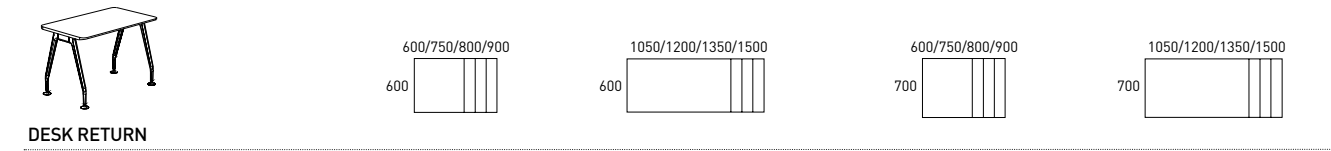

LINEAR DESK