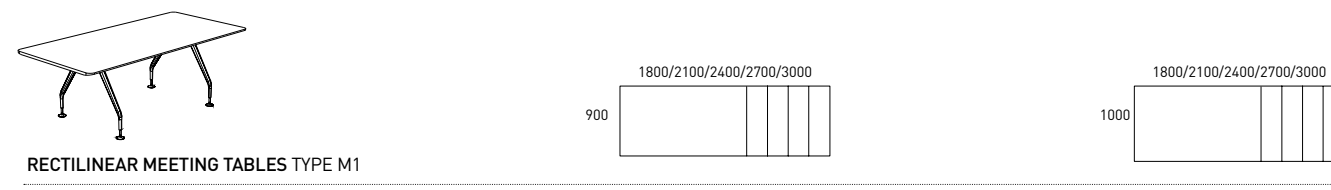

### Meeting Space

Through innovative design and engineering, Marina's svelte profile is also available for meeting and conference environments in various shapes, and lengths of up to three metres, still with only four, beautifully refined legs.

## Marina Specifications

frame finish\_ polished or powdercoated aluminium | tops\_ natural timber veneer or laminate

LINEAR DESK

DESK RETURN

90° WORKSTATIONS

120° WORKSTATIONS

CIRCULAR MEETING TABLES

CASTORS

optional 80mm castors for mobile tables and circular meeting tables

RECTILINEAR MEETING TABLES TYPE M1

RECTILINEAR MEETING TABLES TYPE M2

DESK RETURN - FIXED

extended beams with beam clamp set that connects the return top to the desk beams (eliminates end leg set)