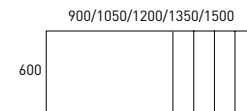

optional 80mm castors for mobile tables and circular meeting tables

RECTILINEAR MEETING TABLES TYPE M1

RECTILINEAR MEETING TABLES TYPE M2

DESK RETURN - FIXED

extended beams with beam clamp set that connects the return top to the desk beams (eliminates end leg set)