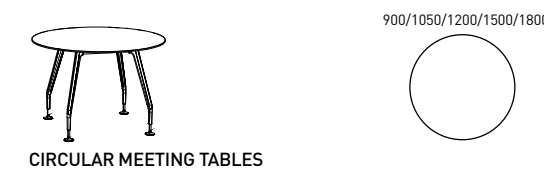

### Meeting Space

Through innovative design and engineering, Marina's svelte profile is also available for meeting and conference environments in various shapes, and lengths of up to three metres, still with only four, beautifully refined legs.

## Marina Specifications

frame finish\_ polished or powdercoated aluminium | tops\_ natural timber veneer or laminate

LINEAR DESK

DESK RETURN

90° WORKSTATIONS

120° WORKSTATIONS

CIRCULAR MEETING TABLES

CASTORS