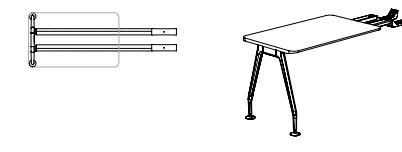

### Meeting Space

Through innovative design and engineering, Marina's svelte profile is also available for meeting and conference environments in various shapes, and lengths of up to three metres, still with only four, beautifully refined legs.

## Marina Specifications

frame finish\_ polished or powdercoated aluminium | tops\_ natural timber veneer or laminate

LINEAR DESK

DESK RETURN

90° WORKSTATIONS

120° WORKSTATIONS

CIRCULAR MEETING TABLES

CASTORS

optional 80mm castors for mobile tables and circular meeting tables

RECTILINEAR MEETING TABLES TYPE M1

RECTILINEAR MEETING TABLES TYPE M2

DESK RETURN - FIXED

extended beams with beam clamp set that connects the return top to the desk beams (eliminates end leg set)