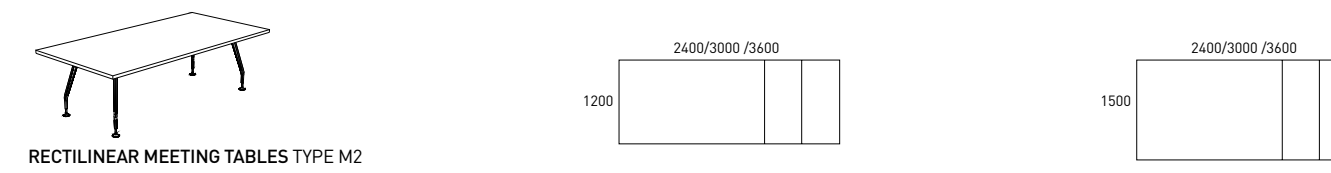

## Marina Specifications

frame finish\_ polished or powdercoated aluminium | tops\_ natural timber veneer or laminate

LINEAR DESK

DESK RETURN

90° WORKSTATIONS

120° WORKSTATIONS

CIRCULAR MEETING TABLES

CASTORS

optional 80mm castors for mobile tables and circular meeting tables

RECTILINEAR MEETING TABLES TYPE M1

RECTILINEAR MEETING TABLES TYPE M2

DESK RETURN - FIXED

extended beams with beam clamp set that connects the return top to the desk beams (eliminates end leg set)