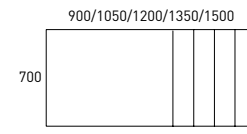

optional 80mm castors for mobile tables and circular meeting tables

RECTILINEAR MEETING TABLES TYPE M1

RECTILINEAR MEETING TABLES TYPE M2

DESK RETURN - FIXED

extended beams with beam clamp set that connects the return top to the desk beams (eliminates end leg set)