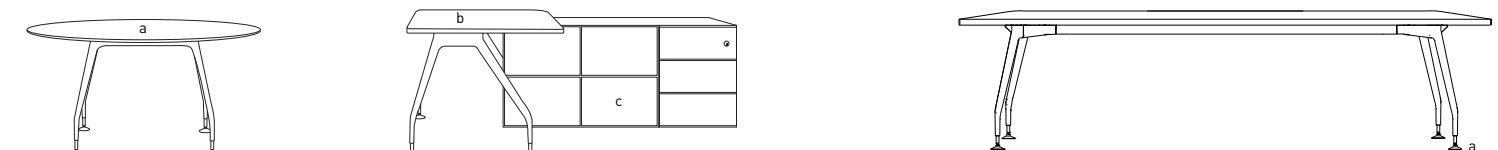

a | circular meeting table	b | linear desk	c | credenza unit	a | rectilinear meeting table
width 1500	length 2400	length 1500	length 3000
height 675-750 adjustable	width 900	height 650	width 1500
	height 675-750 adjustable	depth 500	height 675-750 adjustable
		colour black powdercoat