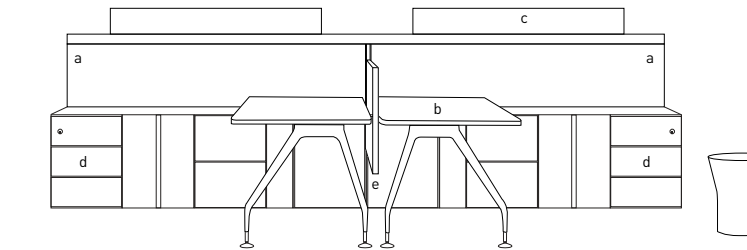

a | system 45 panel	b | linear desk	c | add on screen	d | credenza unit	e | system 30 panel
width 2100	length 2100	width 1500	length 1500	width 1500
height 1100	width 800	height 250	height 650	height 600
	height 675-750 adjustable	colour omni decor mirror	depth 500	
			colour black powdercoat