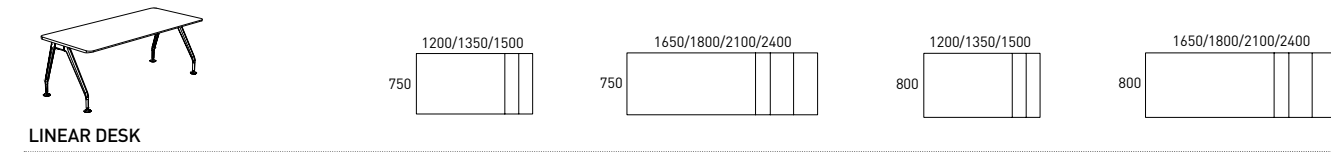

Marina Specifications

frame finish_ polished or powdercoated aluminium | tops_ natural timber veneer or laminate