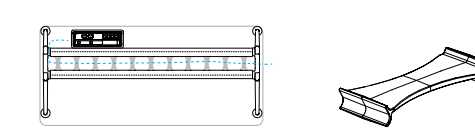

optional 80mm castors for mobile tables and circular meeting tables

RECTILINEAR MEETING TABLES TYPE M1

RECTILINEAR MEETING TABLES TYPE M2

DESK RETURN - FIXED

extended beams with beam clamp set that connects the return top to the desk beams (eliminates end leg set)

DESKTOP SERVICES OPTIONS | STANDARD SERVICE RAILS

standard service rails - mount to rear of desktop available with either 2 or 3 power outlets plus 2 or 3 voice data points

DESKTOP SERVICES OPTIONS | POWER/DATA SERVICE BOX

power/data service box - inserts into desktop available with either 2 or 3 power outlets plus 3 or 4 data voice/data points

CABLE ROUTING

optional duct slats clip in between the support beams to form a large capacity duct through which cables are discreetly routed to the desktop outlet module