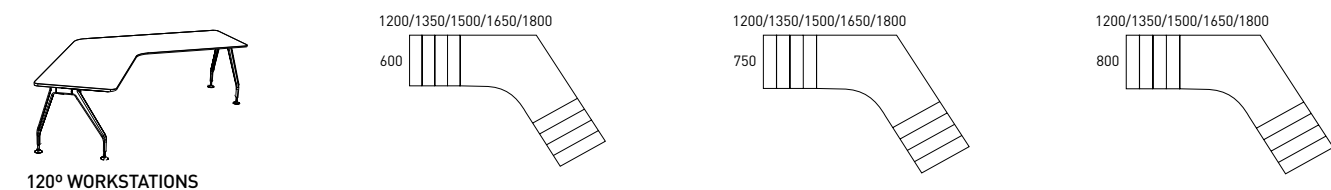

### Meeting Space

Through innovative design and engineering, Marina's svelte profile is also available for meeting and conference environments in various shapes, and lengths of up to three metres, still with only four, beautifully refined legs.

## Marina Specifications

frame finish\_ polished or powdercoated aluminium | tops\_ natural timber veneer or laminate

LINEAR DESK

DESK RETURN

90° WORKSTATIONS

120° WORKSTATIONS

CIRCULAR MEETING TABLES

CASTORS

optional 80mm castors for mobile tables and circular meeting tables

RECTILINEAR MEETING TABLES TYPE M1

RECTILINEAR MEETING TABLES TYPE M2

DESK RETURN - FIXED

extended beams with beam clamp set that connects the return top to the desk beams (eliminates end leg set)