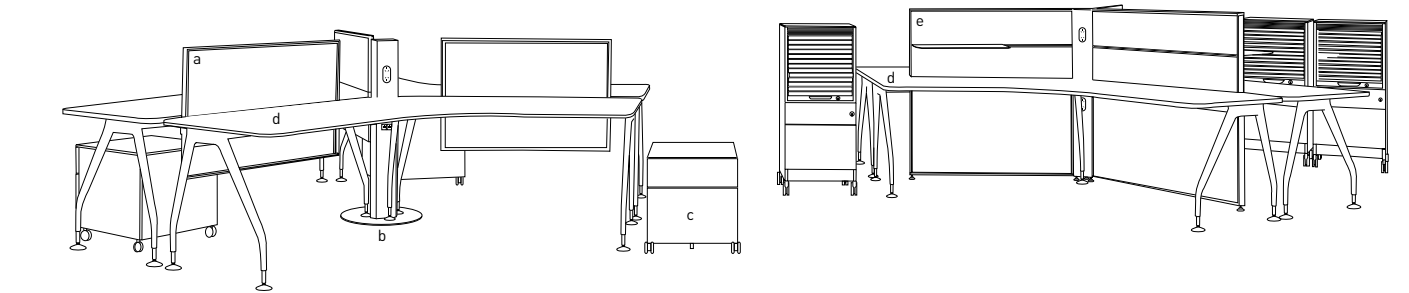

DESKTOP SERVICES OPTIONS | STANDARD SERVICE RAILS

standard service rails - mount to rear of desktop available with either 2 or 3 power outlets plus 2 or 3 voice data points

DESKTOP SERVICES OPTIONS | POWER/DATA SERVICE BOX

power/data service box - inserts into desktop available with either 2 or 3 power outlets plus 3 or 4 data voice/data points

CABLE ROUTING

optional duct slats clip in between the support beams to form a large capacity duct through which cables are discreetly routed to the desktop outlet module

## Marina Layouts

<b>a   system 45 panel</b>	<b>b   linear worktops</b>	<b>c   add on screen</b>	<b>d   circular meeting table</b>	<b>e   qed tall boy storage unit</b>
width 2400	b1 1900	width 1200	width 900	width 460
height 650	b2 1100	height 250	height 675-750 adjustable	height 1100
	width 800	colour perspex	depth 450	type mobile
	height 720		colour neon	