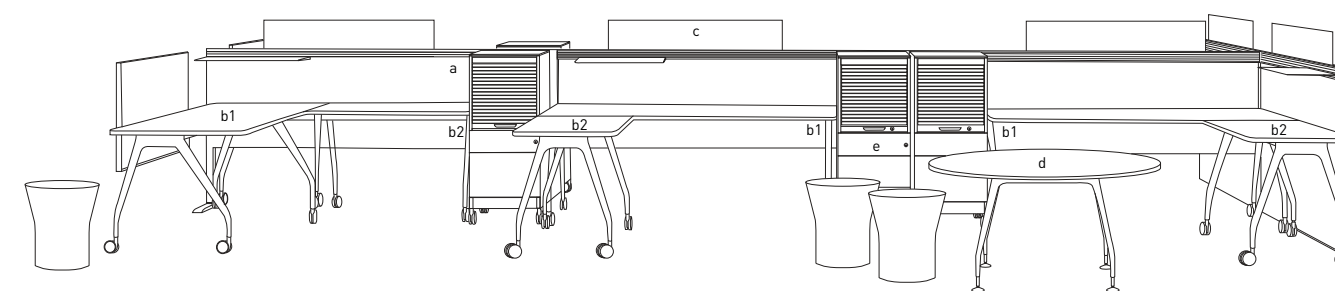

DESKTOP SERVICES OPTIONS | STANDARD SERVICE RAILS

standard service rails - mount to rear of desktop available with either 2 or 3 power outlets plus 2 or 3 voice data points

DESKTOP SERVICES OPTIONS | POWER/DATA SERVICE BOX

power/data service box - inserts into desktop available with either 2 or 3 power outlets plus 3 or 4 data voice/data points

CABLE ROUTING

optional duct slats clip in between the support beams to form a large capacity duct through which cables are discreetly routed to the desktop outlet module

## Marina Layouts

<b>a   system 45 panel</b>	<b>b   linear worktops</b>	<b>c   add on screen</b>	<b>d   circular meeting table</b>	<b>e   qed tall boy storage unit</b>
width 2400	b1 1900	width 1200	width 900	width 460
height 650	b2 1100	height 250	height 675-750 adjustable	height 1100
	width 800	colour perspex	depth 450	type mobile
	height 720		colour neon	