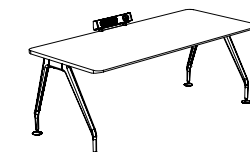

optional 80mm castors for mobile tables and circular meeting tables

RECTILINEAR MEETING TABLES TYPE M1

RECTILINEAR MEETING TABLES TYPE M2

DESK RETURN - FIXED

extended beams with beam clamp set that connects the return top to the desk beams (eliminates end leg set)

DESKTOP SERVICES OPTIONS | STANDARD SERVICE RAILS

standard service rails - mount to rear of desktop available with either 2 or 3 power outlets plus 2 or 3 voice data points

DESKTOP SERVICES OPTIONS | POWER/DATA SERVICE BOX