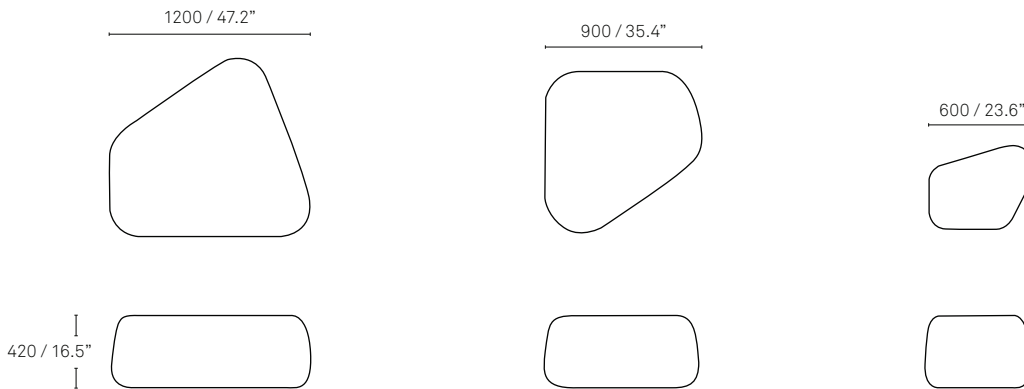

Specifications

Kush square ottoman

Kush organic ottoman

Kush back bolster

All measurements are in millimeters and inches

All intellectual property rights and copyrights are reserved. Nothing contained in this brochure may be reproduced without written permission. Schiavello Group Pty Ltd reserves the right to change any or all details without prior notice. All dimensions stated within this document are nominal and/or approximate only and subject to variation. SCH/SPSKUSH01-A