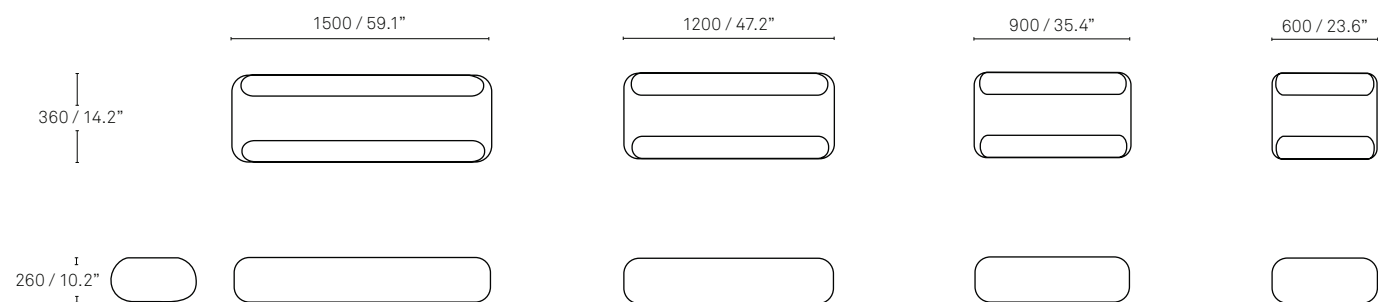

Specifications

Kush square ottoman

Kush organic ottoman

Kush back bolster

All measurements are in millimeters and inches

All intellectual property rights and copyrights are reserved. Nothing contained in this brochure may be reproduced without written permission. Schiavello Group Pty Ltd reserves the right to change any or all details without prior notice. All dimensions stated within this document are nominal and/or approximate only and subject to variation. SCH/SPSKUSH01-A