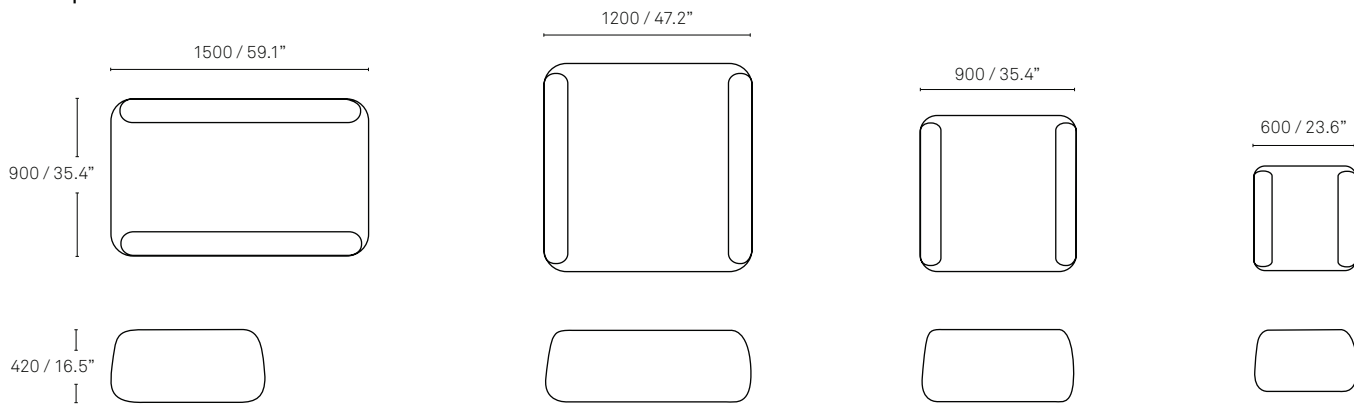

Specifications

Kush square ottoman

Kush organic ottoman

Kush back bolster

All measurements are in millimeters and inches

All intellectual property rights and copyrights are reserved. Nothing contained in this brochure may be reproduced without written permission. Schiavello Group Pty Ltd reserves the right to change any or all details without prior notice. All dimensions stated within this document are nominal and/or approximate only and subject to variation. SCH/SPSKUSH01-A