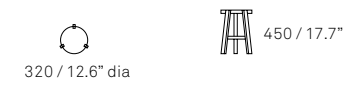

TORO STOOLS