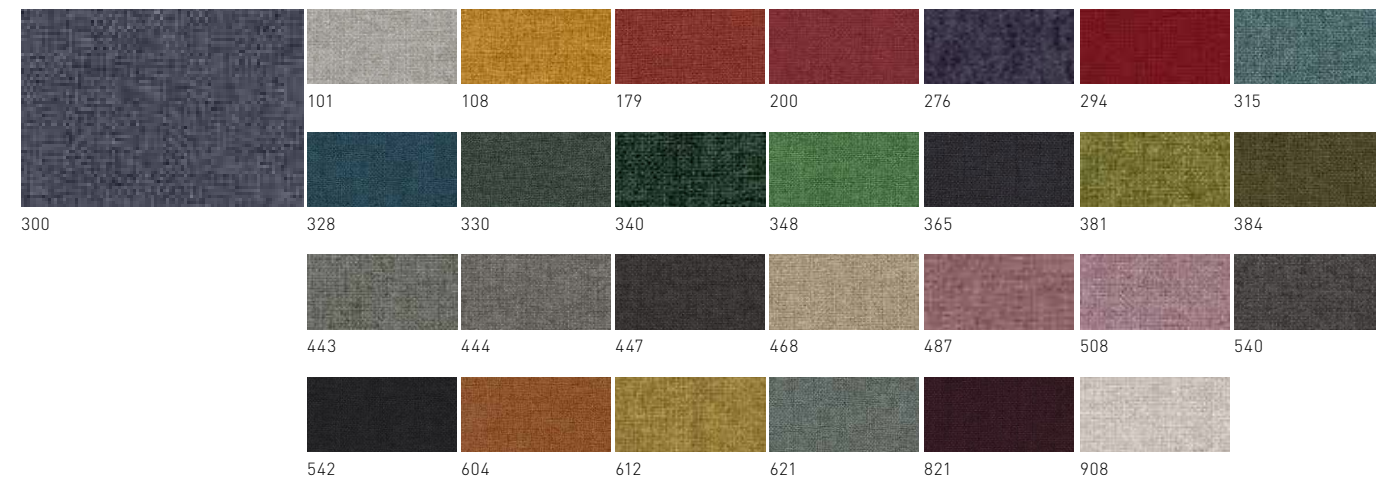

FOCUS / Category 1