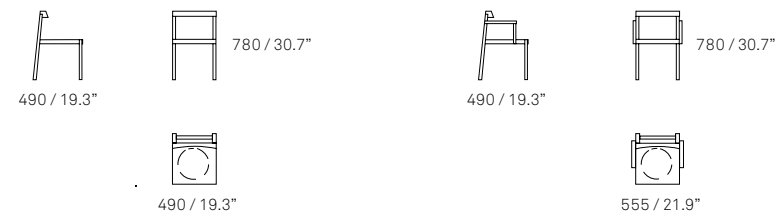

Specifications

Toro

TORO CHAIR