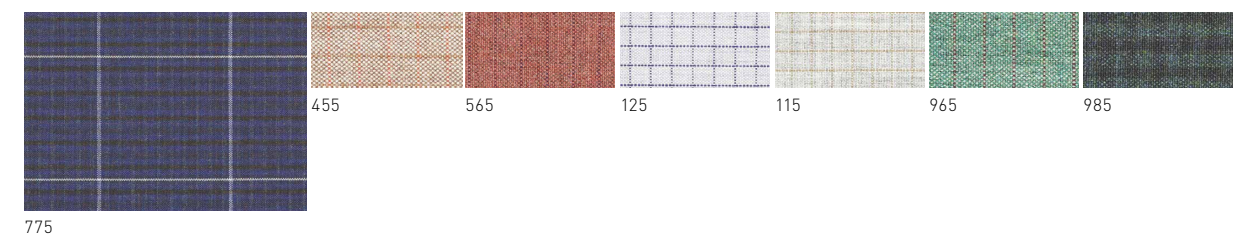

RECHECK / Category 4