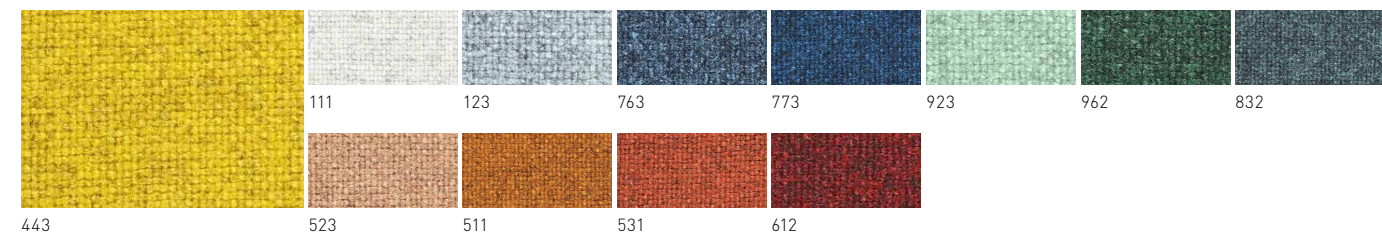

STEELCUT TRIO 3 / Category 5

TONICA 2 / Category 5

**HEALTHCARE
FABRIC**

SILK / Category 1.5

RAVE / Category 2

TRIESTE / Category 2.5

CATEGORY 1.5
Silk

CATEGORY 2
Rave