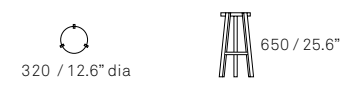

TORO STOOLS