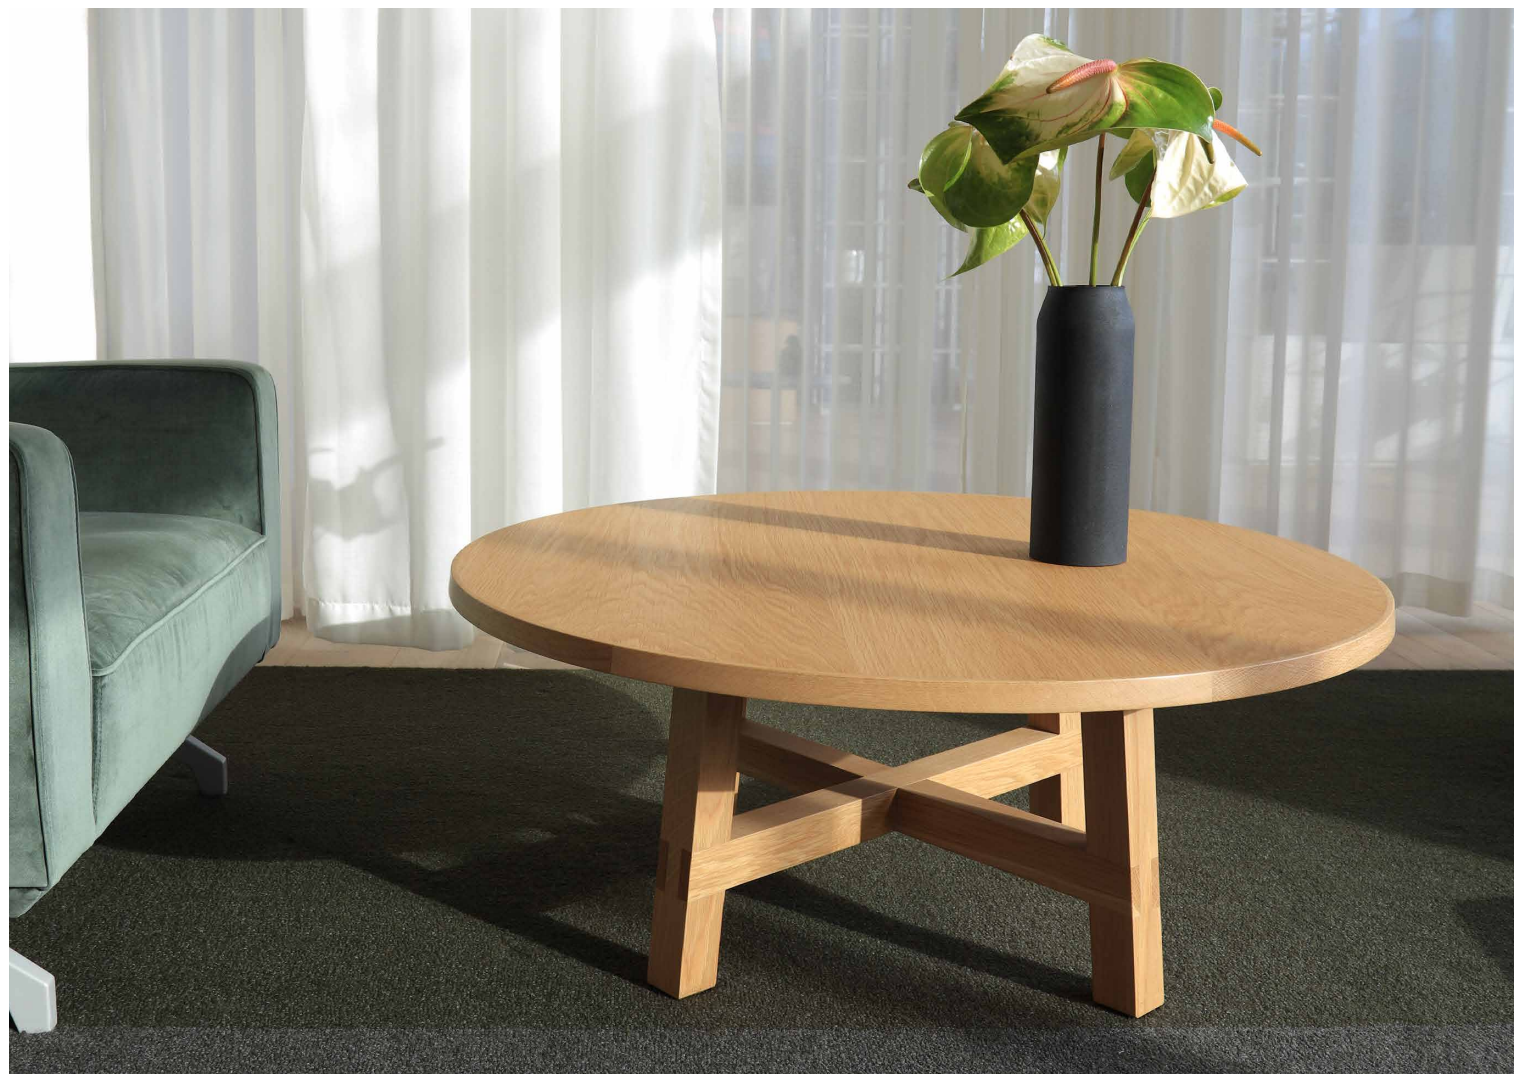

Comprised of Oak,
Toro neatly blends fine
materials for beauty
from every angle.

The Toro collection offers elegant and restrained seating elements, including standing and bar height tables and chairs, stools and lounge chairs. Each piece features a signature clean profile that emulates the poised stance of a fighting bull, creating a sculptural, uniformed aesthetic across the entire collection.

Toro's frame is made from solid Oak – a low embodied energy and a renewable resource. Each piece in the Toro line is produced sustainably using water-based stains and sealers, low VOC finishes and wood harvested from sustainably managed forests.

Left: Toro Table

–

Available in two shapes – round and rectangle – and a number of sizes, the Toro Table shares an approach common to the Toro Chair and stool designs. Suited as a dining table at home, a communal table in the office, or a worktable in an education environment, Toro Tables are versatile and adaptable.

Below: Toro Badjo

–

Toro Badjo lounge seating evokes the warmth and heritage of craftsmanship with an interior designer's eye for clean lines and rigorous form. Toro Badjo combines the richness of solid timber with the luxury of leather, which is wrapped around each armrest.