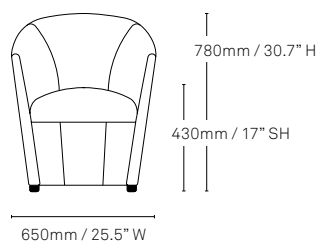

Specifications

Watsonette Chair

Single tub chair

Two-seater

All measurements are in millimeters

All intellectual property rights and copyrights are reserved. Nothing contained in this brochure may be reproduced without written permission. Schiavello Group Pty Ltd reserves the right to change any or all details without prior notice. All dimensions stated within this document are nominal and/or approximate only and subject to variation. SCH/SPSWAT01-A