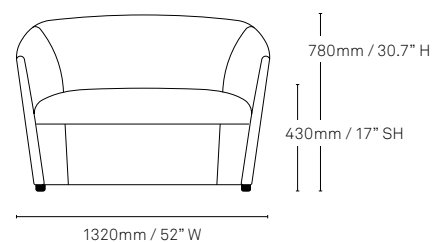

Specifications

Watsonette Chair

Single tub chair

Two-seater

All measurements are in millimeters

All intellectual property rights and copyrights are reserved. Nothing contained in this brochure may be reproduced without written permission. Schiavello Group Pty Ltd reserves the right to change any or all details without prior notice. All dimensions stated within this document are nominal and/or approximate only and subject to variation. SCH/SPSWAT01-A