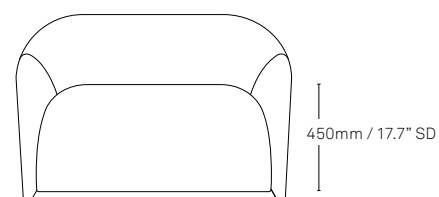

Specifications

Watsonette Chair

Single tub chair

Two-seater

All measurements are in millimeters

All intellectual property rights and copyrights are reserved. Nothing contained in this brochure may be reproduced without written permission. Schiavello Group Pty Ltd reserves the right to change any or all details without prior notice. All dimensions stated within this document are nominal and/or approximate only and subject to variation. SCH/SPSWAT01-A