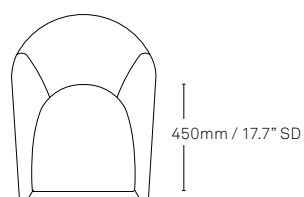

Specifications

Watsonette Chair

Single tub chair

Two-seater

All measurements are in millimeters

All intellectual property rights and copyrights are reserved. Nothing contained in this brochure may be reproduced without written permission. Schiavello Group Pty Ltd reserves the right to change any or all details without prior notice. All dimensions stated within this document are nominal and/or approximate only and subject to variation. SCH/SPSWAT01-A