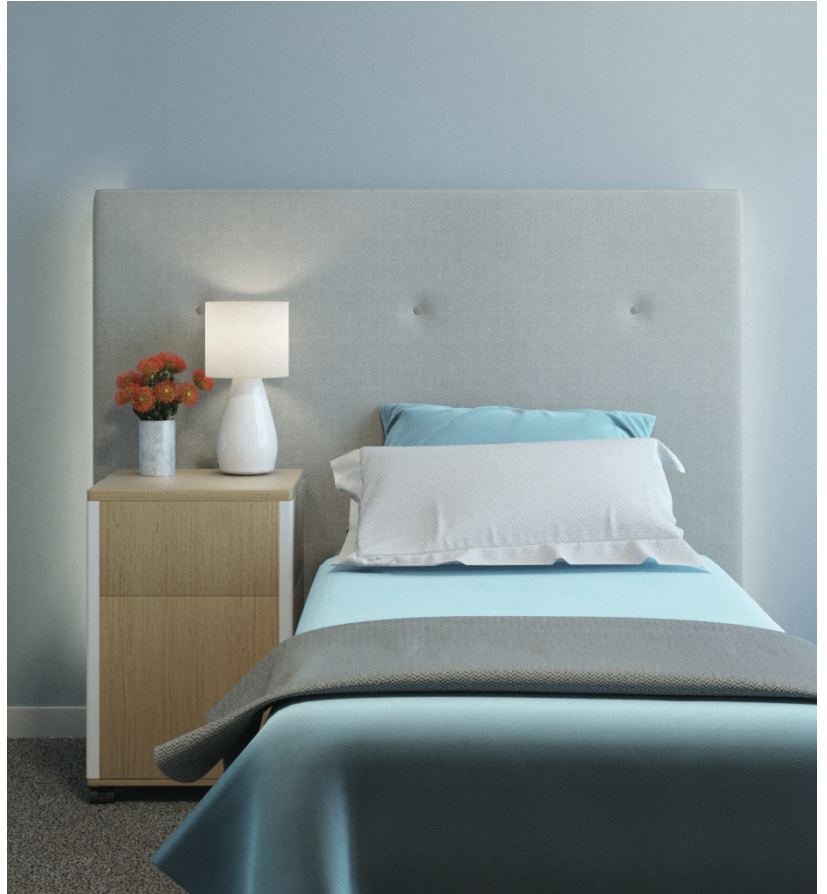

MEDINA BEDHEAD

schiaavello
Wellness

Bringing comfort to care

A bedhead system designed specifically for the healthcare and aged care sector, Medina Bedhead subtly incorporates electrical services such as lights, nurse call systems, power, data, and gas terminals.

Studies consistently conclude that the visual design of a place of care has a measurable effect on a resident's experience and recovery. Making the care facility less cold and clinical, Medina Bedhead features a soft, upholstered exterior, providing residents with the gentle familiarity of home, aiding in their recovery and care experience.

Medina Bedhead is also a completely customisable system. Integrate the tech systems you need and change them over time, add sensor lighting in a variety of colours, and customise the bedhead to complement the interior palette. Medina is also available in a range of sizes.

SCHIAVELLOFURNITURE.COM/MEDINA-BEDHEAD

Single bedhead

Double bedhead

Queen bedhead

Please contact a regional Wellness manager for enquiries:

QLD

Rebecca Thomas
M: +61 447 393 901
E: rebeccathomas@schiavello.com