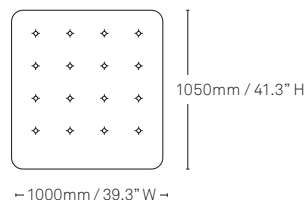

Single bedhead