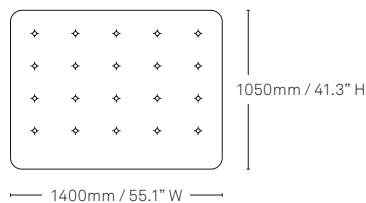

Double bedhead