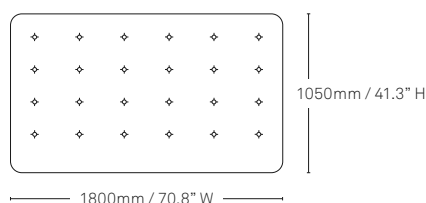

SCHIAVELLOFURNITURE.COM/MEDINA-BEDHEAD

Single bedhead

Double bedhead

Queen bedhead

Please contact a regional Wellness manager for enquiries:

QLD

Rebecca Thomas
M: +61 447 393 901
E: rebeccathomas@schiavello.com