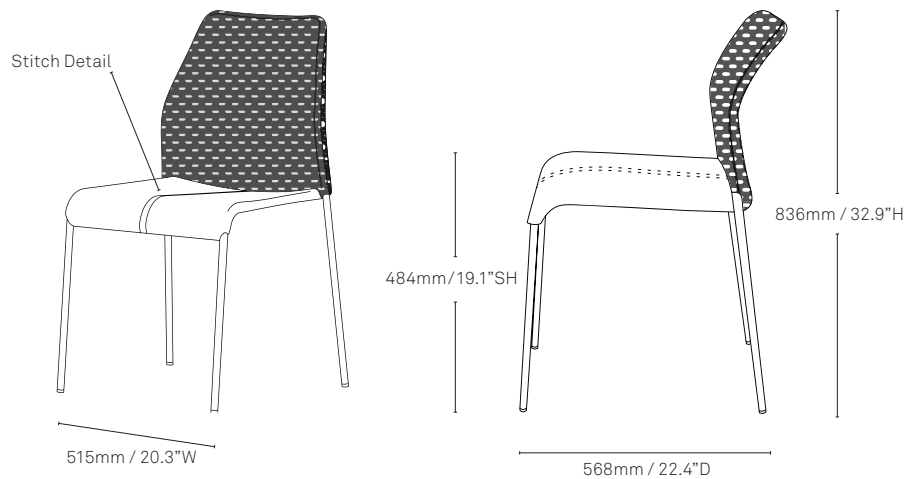

Specifications

Gallery Chair with upholstery

Jackets

Available with or without stitch detail.

Upholstery

Dual colour upholstery available on side **A** and **B**, or one colour upholstery available on side **A** and **B** of chair.

Gallery Chair with mesh

Jackets

Seat Bottom available with or without stitch detail.

Mesh

Black mesh only available on back.

All measurements are in millimeters and inches

All intellectual property rights and copyrights are reserved. Nothing contained in this brochure may be reproduced without written permission. Schiavello Group Pty Ltd reserves the right to change any or all details without prior notice. All dimensions stated within this document are nominal and/or approximate only and subject to variation. SCH/SPSMRC01-A