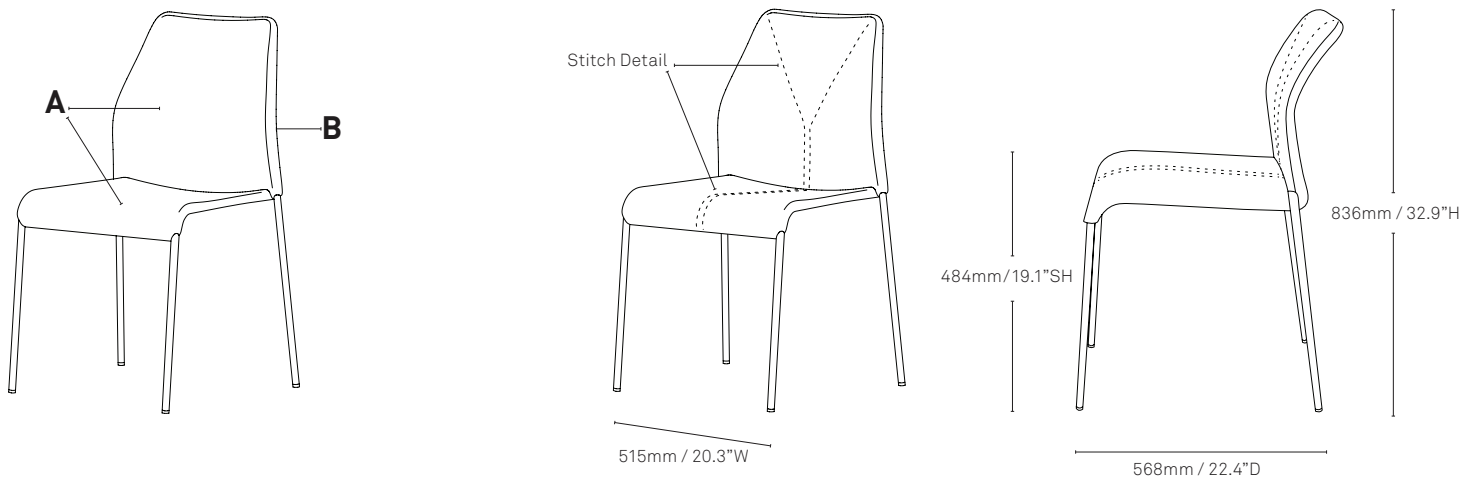

Specifications

Gallery Chair with upholstery

Jackets

Available with or without stitch detail.

Upholstery

Dual colour upholstery available on side **A** and **B**, or one colour upholstery available on side **A** and **B** of chair.

Gallery Chair with mesh

Jackets

Seat Bottom available with or without stitch detail.

Mesh

Black mesh only available on back.

All measurements are in millimeters and inches

All intellectual property rights and copyrights are reserved. Nothing contained in this brochure may be reproduced without written permission. Schiavello Group Pty Ltd reserves the right to change any or all details without prior notice. All dimensions stated within this document are nominal and/or approximate only and subject to variation. SCH/SPSMRC01-A