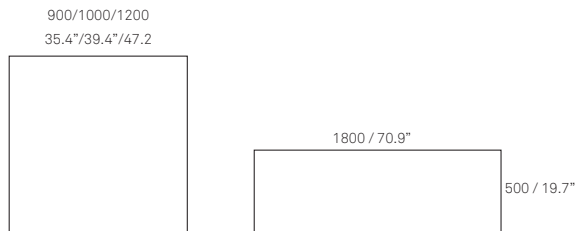

Specifications

ALTO RECTILINEAR TABLES

height 720 / 28.3"

ALTO SQUARE TABLES

height 720 / 28.3"

ALTO OCCASIONAL TABLES

height 350 / 13.8"

ALTO CIRCULAR TABLES

height 720 / 28.3"

All measurements are in millimeters and inches

All intellectual property rights and copyrights are reserved. Nothing contained in this brochure may be reproduced without written permission. Schiavello Group Pty Ltd reserves the right to change any or all details without prior notice. All dimensions stated within this document are nominal and/or approximate only and subject to variation. SCH/SPSAL01-A