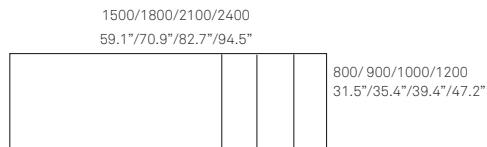

Specifications

ALTO RECTILINEAR TABLES

height 720 / 28.3"

ALTO SQUARE TABLES

height 720 / 28.3"

ALTO OCCASIONAL TABLES

height 350 / 13.8"

ALTO CIRCULAR TABLES

height 720 / 28.3"

All measurements are in millimeters and inches

All intellectual property rights and copyrights are reserved. Nothing contained in this brochure may be reproduced without written permission. Schiavello Group Pty Ltd reserves the right to change any or all details without prior notice. All dimensions stated within this document are nominal and/or approximate only and subject to variation. SCH/SPSAL01-A