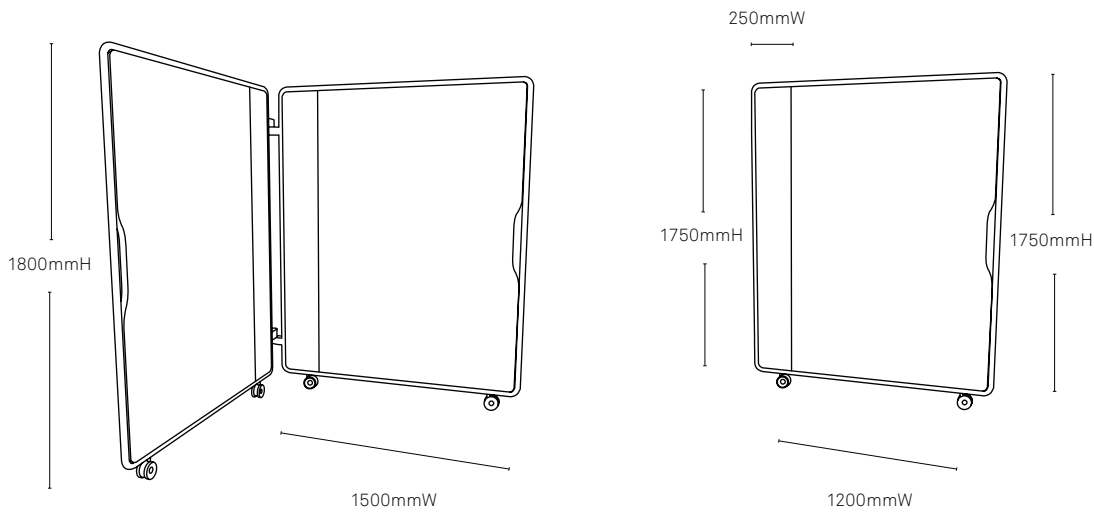

Specifications

Agile Wall Width
1500mmW

Agile Wall Height
1800mmH

White Board Width
1200mmW

White Board Height
1750mmH

Pinnable Panel Width
250mmW

Pinnable Panel Height
1750mmH

All measurements are in millimeters