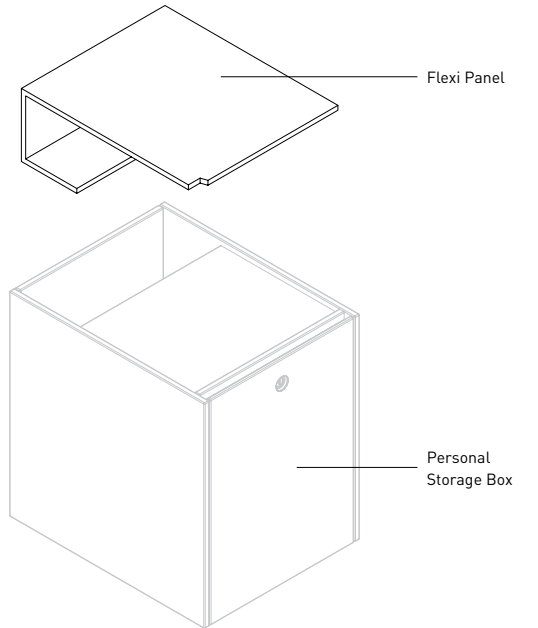

Specifications

Personal Storage Box

ISOMETRIC VIEW

ELEVATION

Flexi Panel

ISOMETRIC VIEW

ELEVATION

EXPLANATORY DIAGRAM

File Divider

ISOMETRIC VIEW

ELEVATION

EXPLANATORY DIAGRAM

specifications_

material	card
finish	raw
colour	white

All measurements are in millimeters

climate®