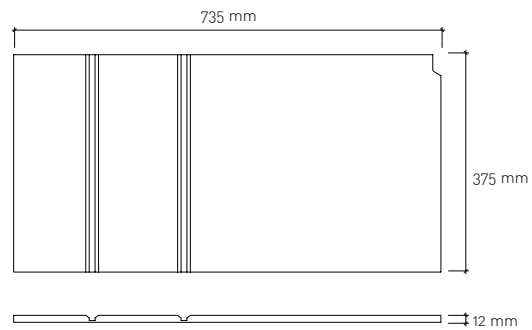

Specifications

Personal Storage Box

ISOMETRIC VIEW

ELEVATION

Flexi Panel

ISOMETRIC VIEW

ELEVATION

EXPLANATORY DIAGRAM

File Divider

ISOMETRIC VIEW

ELEVATION

EXPLANATORY DIAGRAM

specifications_

material	card
finish	raw
colour	white

All measurements are in millimeters

climate®