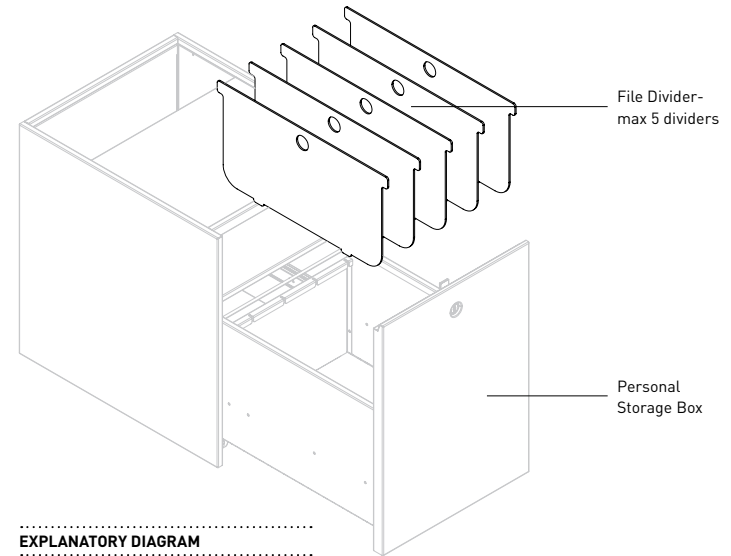

Specifications

Personal Storage Box

ISOMETRIC VIEW

ELEVATION

Flexi Panel

ISOMETRIC VIEW

ELEVATION

EXPLANATORY DIAGRAM

File Divider

ISOMETRIC VIEW

ELEVATION

EXPLANATORY DIAGRAM

specifications_

material	card
finish	raw
colour	white

All measurements are in millimeters

climate®