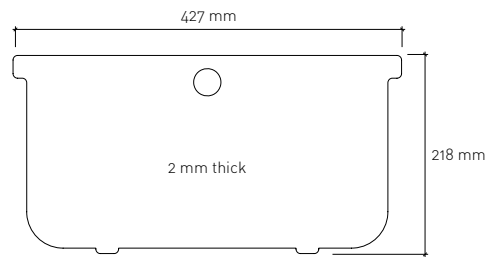

Specifications

Personal Storage Box

ISOMETRIC VIEW

ELEVATION

Flexi Panel

ISOMETRIC VIEW

ELEVATION

EXPLANATORY DIAGRAM

File Divider

ISOMETRIC VIEW

ELEVATION

EXPLANATORY DIAGRAM

specifications_

material	card
finish	raw
colour	white

All measurements are in millimeters

climate®