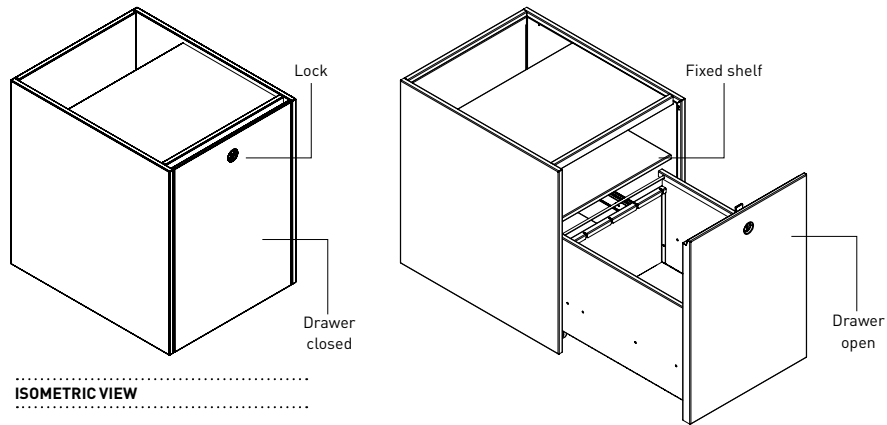

Specifications

Personal Storage Box

ISOMETRIC VIEW

ELEVATION

Flexi Panel

ISOMETRIC VIEW

ELEVATION

EXPLANATORY DIAGRAM

File Divider

ISOMETRIC VIEW

ELEVATION

EXPLANATORY DIAGRAM

specifications_

material	card
finish	raw
colour	white

All measurements are in millimeters

climate®