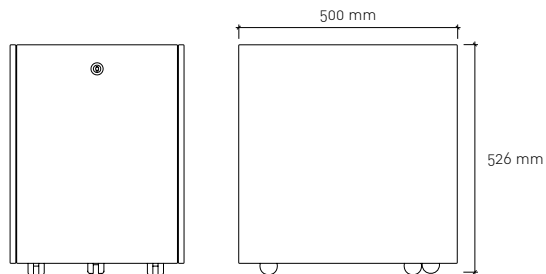

Specifications

Personal Storage Box

ISOMETRIC VIEW

ELEVATION

Flexi Panel

ISOMETRIC VIEW

ELEVATION

EXPLANATORY DIAGRAM

File Divider

ISOMETRIC VIEW

ELEVATION

EXPLANATORY DIAGRAM

specifications_

material	card
finish	raw
colour	white

All measurements are in millimeters

climate®