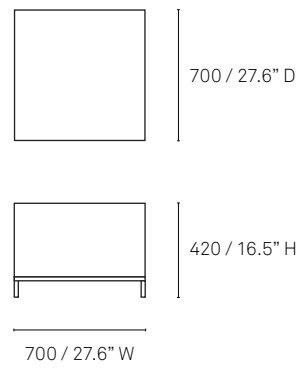

Specifications

NGV Bench:

One Seater