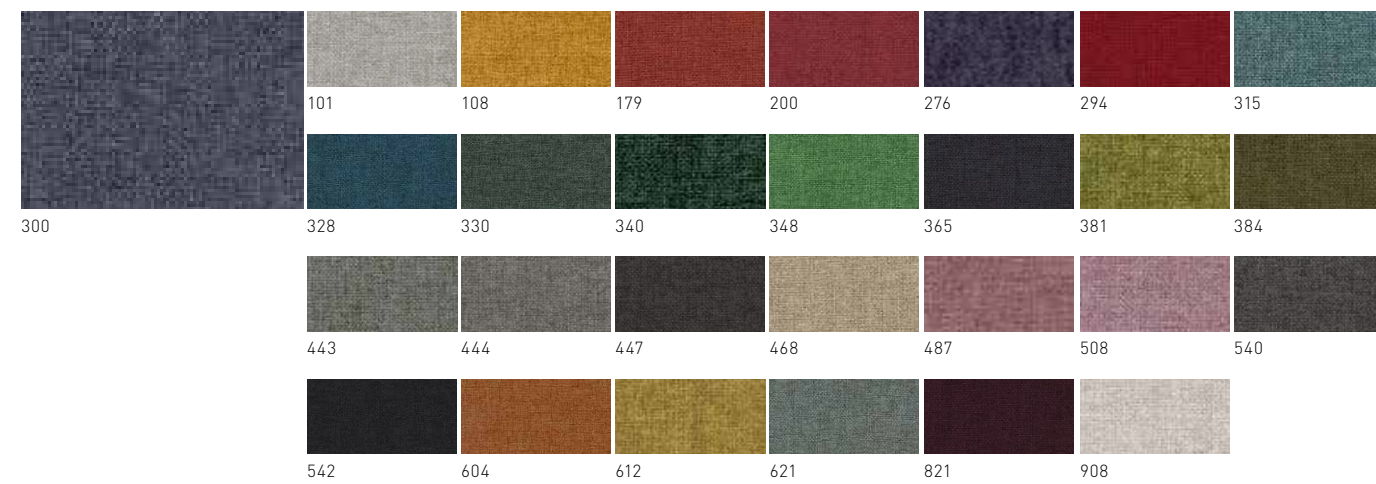

FOCUS / Category 1