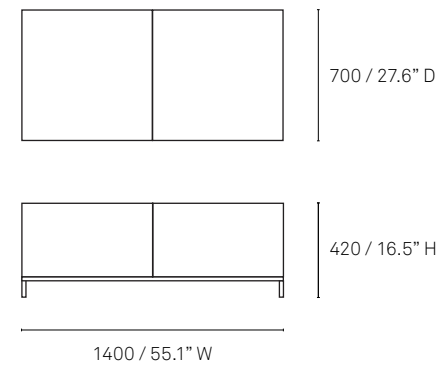

The tabletop is available in a 12mm veneer, acid etched glass or paint, allowing it to match the materiality and palette of any interior. Meanwhile, tables are available in a number of sizes, ranging between 400 x 400mm and 1350 x 900mm.

Specifications

NGV Bench:

One Seater

Two Seater

Three Seater

Four Seater

All measurements are in millimeters and inches

NGV Table: