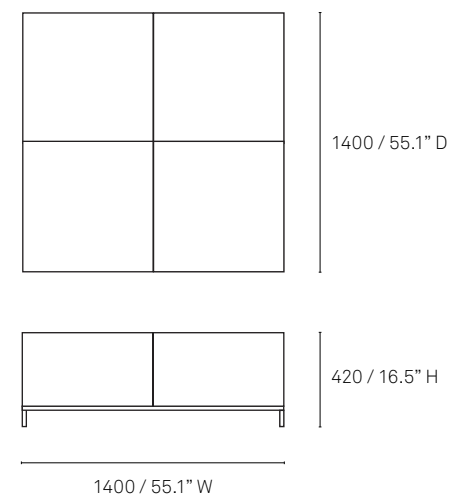

The tabletop is available in a 12mm veneer, acid etched glass or paint, allowing it to match the materiality and palette of any interior. Meanwhile, tables are available in a number of sizes, ranging between 400 x 400mm and 1350 x 900mm.

Specifications

NGV Bench:

One Seater

Two Seater

Three Seater

Four Seater

All measurements are in millimeters and inches

NGV Table: