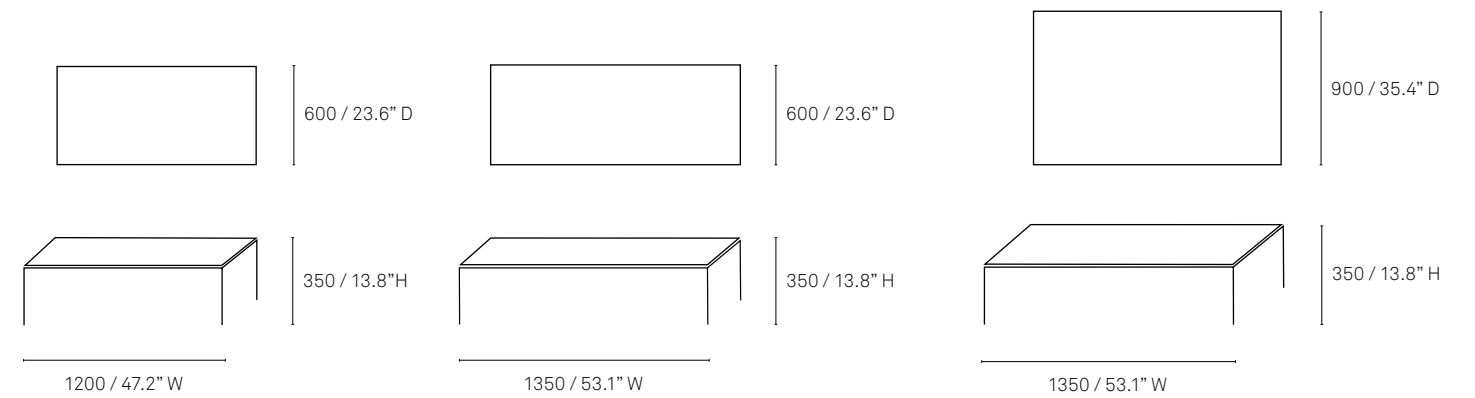

The tabletop is available in a 12mm veneer, acid etched glass or paint, allowing it to match the materiality and palette of any interior. Meanwhile, tables are available in a number of sizes, ranging between 400 x 400mm and 1350 x 900mm.

Specifications

NGV Bench:

One Seater

Two Seater

Three Seater

Four Seater

All measurements are in millimeters and inches

NGV Table: