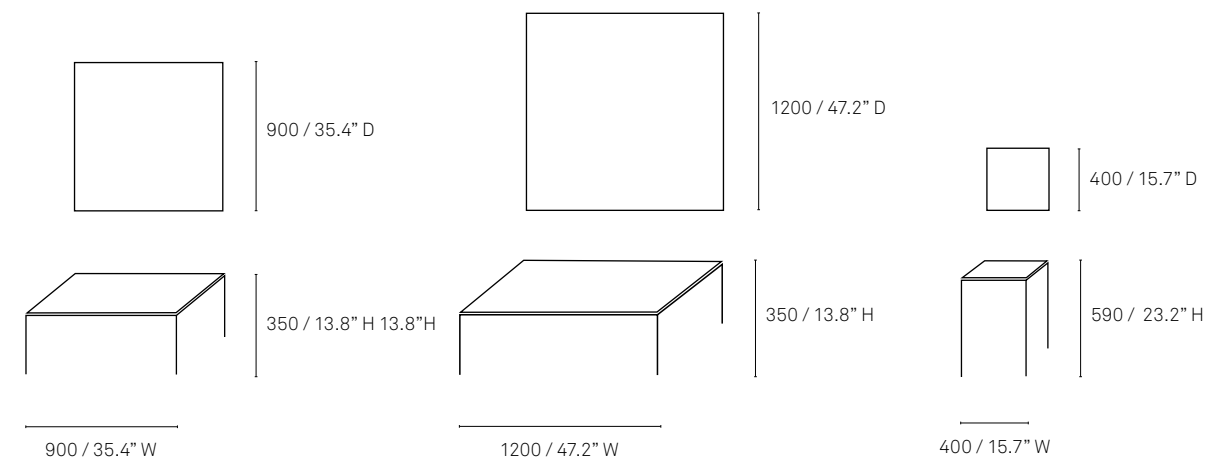

The tabletop is available in a 12mm veneer, acid etched glass or paint, allowing it to match the materiality and palette of any interior. Meanwhile, tables are available in a number of sizes, ranging between 400 x 400mm and 1350 x 900mm.

Specifications

NGV Bench:

One Seater

Two Seater

Three Seater

Four Seater

All measurements are in millimeters and inches

NGV Table: