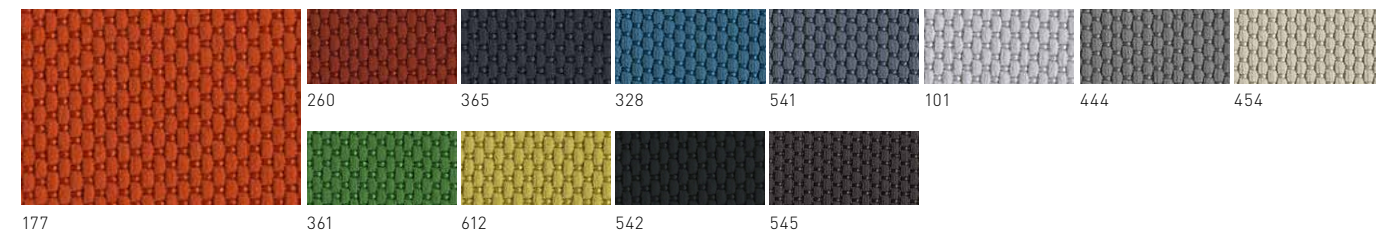

ColourLab

Schiavello's innovative ColourLab brings a considered and cohesive palette of finishes to working and living spaces. Curated by Giulio Ridolfo and developed by Schiavello, the new palette beautifully balances colour, texture and layering across a variety of materials.

FABRIC

CATEGORY 1 Edge, Focus & Messenger

EDGE / Category 1