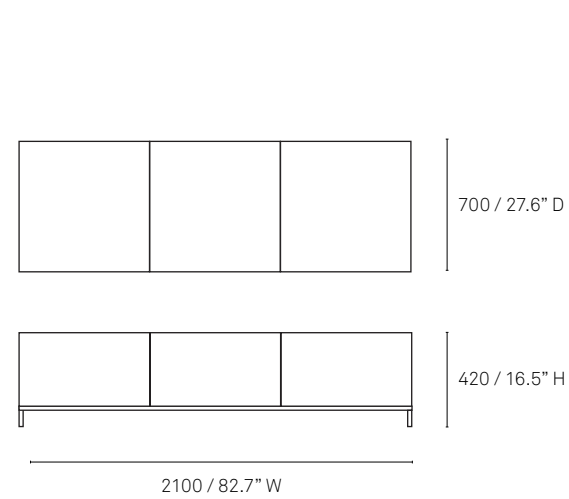

The tabletop is available in a 12mm veneer, acid etched glass or paint, allowing it to match the materiality and palette of any interior. Meanwhile, tables are available in a number of sizes, ranging between 400 x 400mm and 1350 x 900mm.

Specifications

NGV Bench:

One Seater

Two Seater

Three Seater

Four Seater

All measurements are in millimeters and inches

NGV Table: