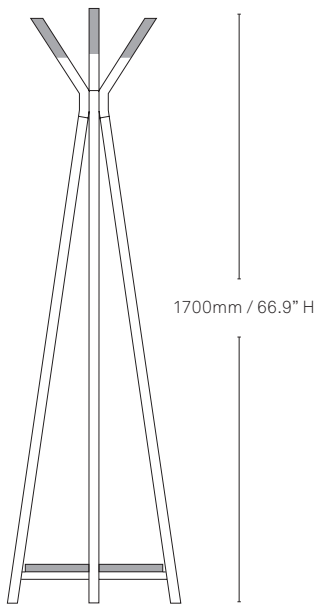

Specifications

Basic

Standard

Deluxe

All measurements are in millimeters and inches

All intellectual property rights and copyrights are reserved. Nothing contained in this brochure may be reproduced without written permission. Schiavello Group Pty Ltd reserves the right to change any or all details without prior notice. All dimensions stated within this document are nominal and/or approximate only and subject to variation. SCH/SPSTP01-A