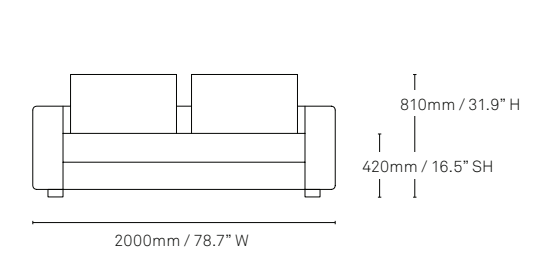

Specifications & Configurations

Ottoman 1

Ottoman 2

One-seater no arms or back

Two-seater

One-seater

One-seater no arms

Two-seater right arm

Two-seater left arm

Two-seater no arms

Three-seater

Chaise right arm

Chaise left arm

Three-seater no arms

Chaise no arms

Corner no arms

All measurements are in millimeters and inches

All intellectual property rights and copyrights are reserved. Nothing contained in this brochure may be reproduced without written permission. Schiavello Group Pty Ltd reserves the right to change any or all details without prior notice. All dimensions stated within this document are nominal and/or approximate only and subject to variation. SCH/SPSMEN01-A