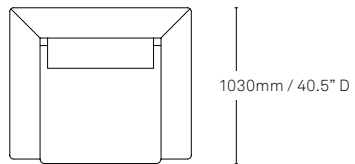

Specifications & Configurations

Ottoman 1

Ottoman 2

One-seater no arms or back

Two-seater

One-seater

One-seater no arms

Two-seater right arm

Two-seater left arm

Two-seater no arms

Three-seater

Chaise right arm

Chaise left arm

Three-seater no arms

Chaise no arms

Corner no arms

All measurements are in millimeters and inches

All intellectual property rights and copyrights are reserved. Nothing contained in this brochure may be reproduced without written permission. Schiavello Group Pty Ltd reserves the right to change any or all details without prior notice. All dimensions stated within this document are nominal and/or approximate only and subject to variation. SCH/SPSMEN01-A