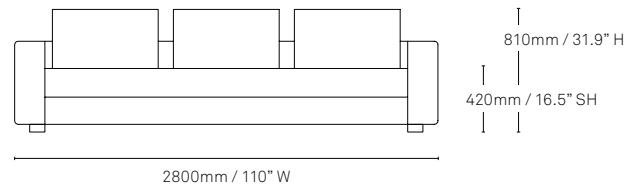

Three-seater