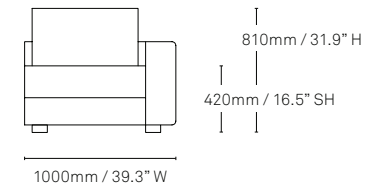

Chaise right arm