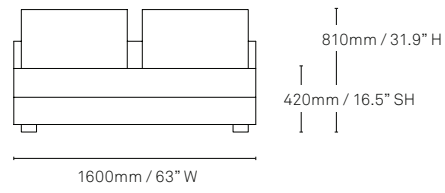

Two-seater no arms