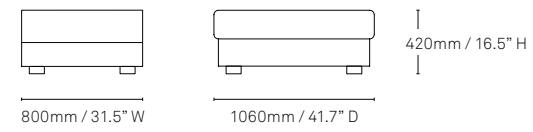

Specifications & Configurations

Ottoman 1

Ottoman 2

One-seater no arms or back

Two-seater

One-seater

One-seater no arms

Two-seater right arm

Two-seater left arm

Two-seater no arms

Three-seater

Chaise right arm

Chaise left arm

Three-seater no arms

Chaise no arms

Corner no arms

All measurements are in millimeters and inches

All intellectual property rights and copyrights are reserved. Nothing contained in this brochure may be reproduced without written permission. Schiavello Group Pty Ltd reserves the right to change any or all details without prior notice. All dimensions stated within this document are nominal and/or approximate only and subject to variation. SCH/SPSMEN01-A