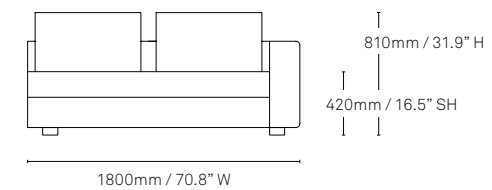

Specifications & Configurations

Ottoman 1

Ottoman 2

One-seater no arms or back

Two-seater

One-seater

One-seater no arms

Two-seater right arm

Two-seater left arm

Two-seater no arms

Three-seater

Chaise right arm

Chaise left arm

Three-seater no arms

Chaise no arms

Corner no arms

All measurements are in millimeters and inches

All intellectual property rights and copyrights are reserved. Nothing contained in this brochure may be reproduced without written permission. Schiavello Group Pty Ltd reserves the right to change any or all details without prior notice. All dimensions stated within this document are nominal and/or approximate only and subject to variation. SCH/SPSMEN01-A