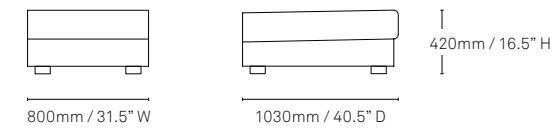

Specifications & Configurations

Ottoman 1

Ottoman 2

One-seater no arms or back

Two-seater

One-seater

One-seater no arms

Two-seater right arm

Two-seater left arm

Two-seater no arms

Three-seater

Chaise right arm

Chaise left arm

Three-seater no arms

Chaise no arms

Corner no arms

All measurements are in millimeters and inches

All intellectual property rights and copyrights are reserved. Nothing contained in this brochure may be reproduced without written permission. Schiavello Group Pty Ltd reserves the right to change any or all details without prior notice. All dimensions stated within this document are nominal and/or approximate only and subject to variation. SCH/SPSMEN01-A