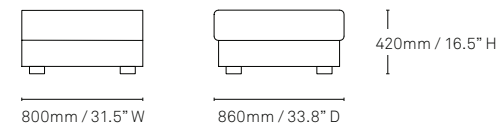

Specifications & Configurations

Ottoman 1

Ottoman 2

One-seater no arms or back

Two-seater

One-seater

One-seater no arms

Two-seater right arm

Two-seater left arm

Two-seater no arms

Three-seater

Chaise right arm

Chaise left arm

Three-seater no arms

Chaise no arms

Corner no arms

All measurements are in millimeters and inches

All intellectual property rights and copyrights are reserved. Nothing contained in this brochure may be reproduced without written permission. Schiavello Group Pty Ltd reserves the right to change any or all details without prior notice. All dimensions stated within this document are nominal and/or approximate only and subject to variation. SCH/SPSMEN01-A