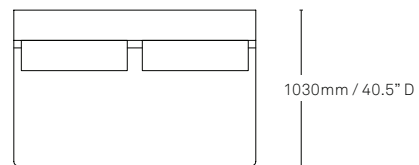

Two-seater no arms