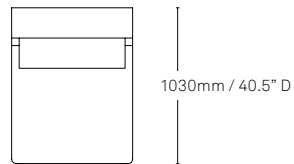

Specifications & Configurations

Ottoman 1

Ottoman 2

One-seater no arms or back

Two-seater

One-seater

One-seater no arms

Two-seater right arm

Two-seater left arm

Two-seater no arms

Three-seater

Chaise right arm

Chaise left arm

Three-seater no arms

Chaise no arms

Corner no arms

All measurements are in millimeters and inches

All intellectual property rights and copyrights are reserved. Nothing contained in this brochure may be reproduced without written permission. Schiavello Group Pty Ltd reserves the right to change any or all details without prior notice. All dimensions stated within this document are nominal and/or approximate only and subject to variation. SCH/SPSMEN01-A