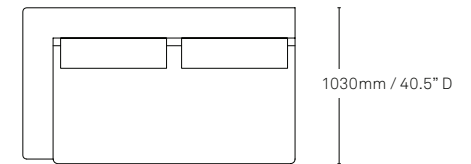

Specifications & Configurations

Ottoman 1

Ottoman 2

One-seater no arms or back

Two-seater

One-seater

One-seater no arms

Two-seater right arm

Two-seater left arm

Two-seater no arms

Three-seater

Chaise right arm

Chaise left arm

Three-seater no arms

Chaise no arms

Corner no arms

All measurements are in millimeters and inches

All intellectual property rights and copyrights are reserved. Nothing contained in this brochure may be reproduced without written permission. Schiavello Group Pty Ltd reserves the right to change any or all details without prior notice. All dimensions stated within this document are nominal and/or approximate only and subject to variation. SCH/SPSMEN01-A