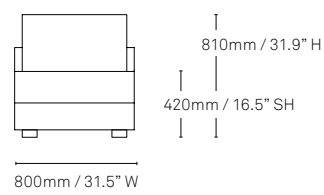

Chaise no arms