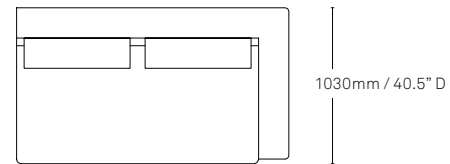

Specifications & Configurations

Ottoman 1

Ottoman 2

One-seater no arms or back

Two-seater

One-seater

One-seater no arms

Two-seater right arm

Two-seater left arm

Two-seater no arms

Three-seater

Chaise right arm

Chaise left arm

Three-seater no arms

Chaise no arms

Corner no arms

All measurements are in millimeters and inches

All intellectual property rights and copyrights are reserved. Nothing contained in this brochure may be reproduced without written permission. Schiavello Group Pty Ltd reserves the right to change any or all details without prior notice. All dimensions stated within this document are nominal and/or approximate only and subject to variation. SCH/SPSMEN01-A