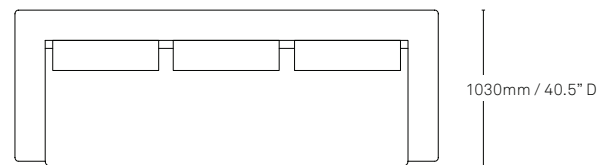

Three-seater