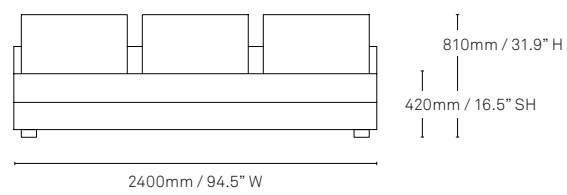

Three-seater no arms