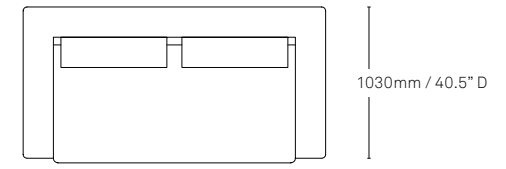

Specifications & Configurations

Ottoman 1

Ottoman 2

One-seater no arms or back

Two-seater

One-seater

One-seater no arms

Two-seater right arm

Two-seater left arm

Two-seater no arms

Three-seater

Chaise right arm

Chaise left arm

Three-seater no arms

Chaise no arms

Corner no arms

All measurements are in millimeters and inches

All intellectual property rights and copyrights are reserved. Nothing contained in this brochure may be reproduced without written permission. Schiavello Group Pty Ltd reserves the right to change any or all details without prior notice. All dimensions stated within this document are nominal and/or approximate only and subject to variation. SCH/SPSMEN01-A