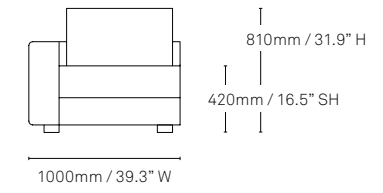

Chaise left arm