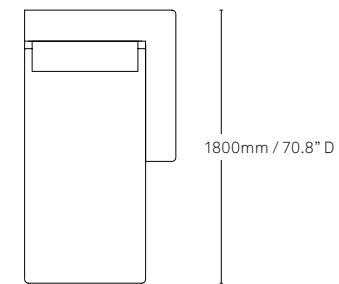

Chaise right arm