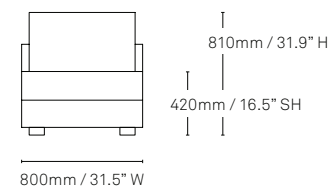

Specifications & Configurations

Ottoman 1

Ottoman 2

One-seater no arms or back

Two-seater

One-seater

One-seater no arms

Two-seater right arm

Two-seater left arm

Two-seater no arms

Three-seater

Chaise right arm

Chaise left arm

Three-seater no arms

Chaise no arms

Corner no arms

All measurements are in millimeters and inches

All intellectual property rights and copyrights are reserved. Nothing contained in this brochure may be reproduced without written permission. Schiavello Group Pty Ltd reserves the right to change any or all details without prior notice. All dimensions stated within this document are nominal and/or approximate only and subject to variation. SCH/SPSMEN01-A