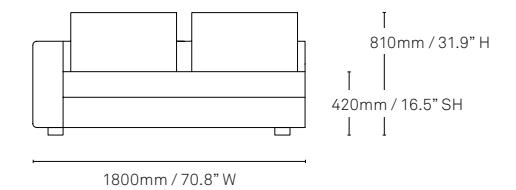

Specifications & Configurations

Ottoman 1

Ottoman 2

One-seater no arms or back

Two-seater

One-seater

One-seater no arms

Two-seater right arm

Two-seater left arm

Two-seater no arms

Three-seater

Chaise right arm

Chaise left arm

Three-seater no arms

Chaise no arms

Corner no arms

All measurements are in millimeters and inches

All intellectual property rights and copyrights are reserved. Nothing contained in this brochure may be reproduced without written permission. Schiavello Group Pty Ltd reserves the right to change any or all details without prior notice. All dimensions stated within this document are nominal and/or approximate only and subject to variation. SCH/SPSMEN01-A