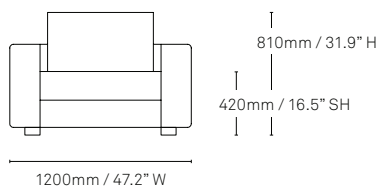

Specifications & Configurations

Ottoman 1

Ottoman 2

One-seater no arms or back

Two-seater

One-seater

One-seater no arms

Two-seater right arm

Two-seater left arm

Two-seater no arms

Three-seater

Chaise right arm

Chaise left arm

Three-seater no arms

Chaise no arms

Corner no arms

All measurements are in millimeters and inches

All intellectual property rights and copyrights are reserved. Nothing contained in this brochure may be reproduced without written permission. Schiavello Group Pty Ltd reserves the right to change any or all details without prior notice. All dimensions stated within this document are nominal and/or approximate only and subject to variation. SCH/SPSMEN01-A