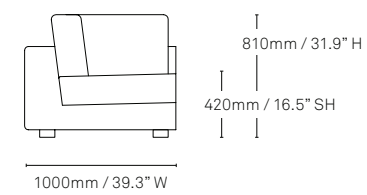

Corner no arms

All measurements are in millimeters and inches