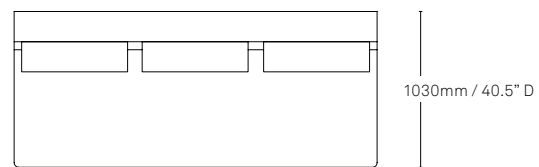

Three-seater no arms