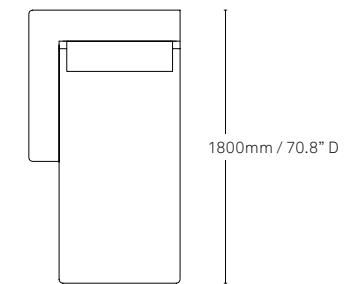

Chaise left arm