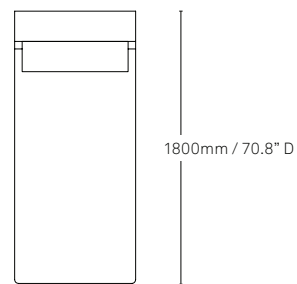

Chaise no arms