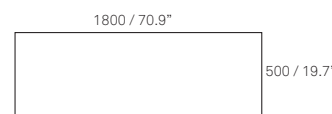

ALTO OCCASIONAL TABLES

height 350 / 13.8"