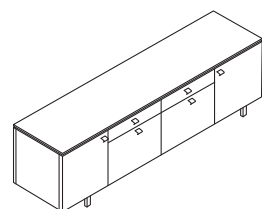

ALTO DESK CREDENZA UNITS 1755 RANGE

width 500 / 19.7"
length 1755 / 69.1"

type C1
height 650 / 25.6"

type C2
height 650 / 25.6"

type C3
height 650 / 25.6"