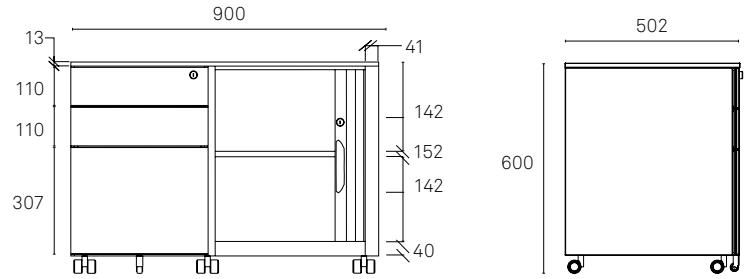

Specifications

Cache Pedestal

Cache Pedestal

Cache Pedestal

Cache Pedestal

Cache Open Shelf Caddy (Left Handed)

Cache Open Shelf Caddy (Right Handed)

Cache Open Shelf Caddy (Left Handed)

Cache Open Shelf Caddy (Right Handed)

All measurements are in millimetres (mm)

Cache Tambour Caddy (Left Handed)

Cache Tambour Caddy (Right Handed)

Cache Tambour Caddy (Left Handed)

Cache Tambour Caddy (Right Handed)

All measurements are in millimeters

All intellectual property rights and copyrights are reserved. Nothing contained in this brochure may be reproduced without written permission. Schiavello Group Pty Ltd reserves the right to change any or all details without prior notice. All dimensions stated within this document are nominal and/or approximate only and subject to variation. SCH/SPSCAC01-A