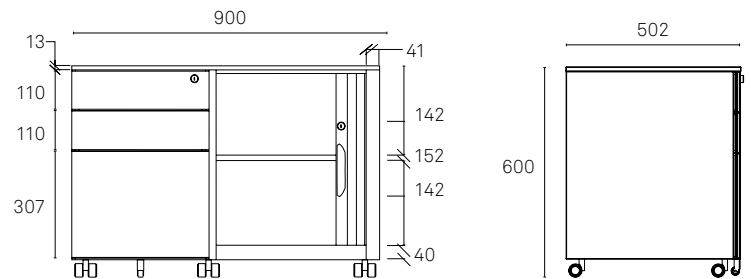

Specifications

Cache Pedestal

Cache Pedestal

Cache Pedestal

Cache Pedestal

Cache Open Shelf Caddy (Left Handed)

Cache Open Shelf Caddy (Right Handed)

Cache Open Shelf Caddy (Left Handed)

Cache Open Shelf Caddy (Right Handed)

All measurements are in millimetres (mm)

Cache Tambour Caddy (Left Handed)

Cache Tambour Caddy (Right Handed)

Cache Tambour Caddy (Left Handed)

Cache Tambour Caddy (Right Handed)

All measurements are in millimeters

All intellectual property rights and copyrights are reserved. Nothing contained in this brochure may be reproduced without written permission. Schiavello Group Pty Ltd reserves the right to change any or all details without prior notice. All dimensions stated within this document are nominal and/or approximate only and subject to variation. SCH/SPSCAC01-A