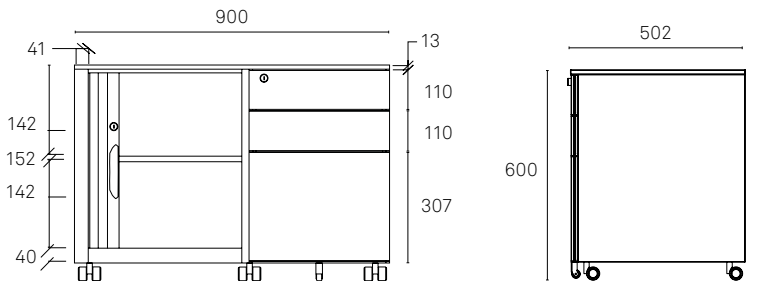

Specifications

Cache Pedestal

Cache Pedestal

Cache Pedestal

Cache Pedestal

Cache Open Shelf Caddy (Left Handed)

Cache Open Shelf Caddy (Right Handed)

Cache Open Shelf Caddy (Left Handed)

Cache Open Shelf Caddy (Right Handed)

All measurements are in millimetres (mm)

Cache Tambour Caddy (Left Handed)

Cache Tambour Caddy (Right Handed)

Cache Tambour Caddy (Left Handed)

Cache Tambour Caddy (Right Handed)

All measurements are in millimeters

All intellectual property rights and copyrights are reserved. Nothing contained in this brochure may be reproduced without written permission. Schiavello Group Pty Ltd reserves the right to change any or all details without prior notice. All dimensions stated within this document are nominal and/or approximate only and subject to variation. SCH/SPSCAC01-A