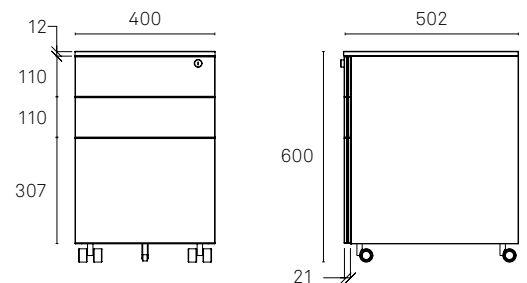

Specifications

Cache Pedestal

Cache Pedestal

Cache Pedestal

Cache Pedestal

Cache Open Shelf Caddy (Left Handed)

Cache Open Shelf Caddy (Right Handed)

Cache Open Shelf Caddy (Left Handed)

Cache Open Shelf Caddy (Right Handed)

All measurements are in millimetres (mm)

Cache Tambour Caddy (Left Handed)

Cache Tambour Caddy (Right Handed)

Cache Tambour Caddy (Left Handed)

Cache Tambour Caddy (Right Handed)

All measurements are in millimeters

All intellectual property rights and copyrights are reserved. Nothing contained in this brochure may be reproduced without written permission. Schiavello Group Pty Ltd reserves the right to change any or all details without prior notice. All dimensions stated within this document are nominal and/or approximate only and subject to variation. SCH/SPSCAC01-A