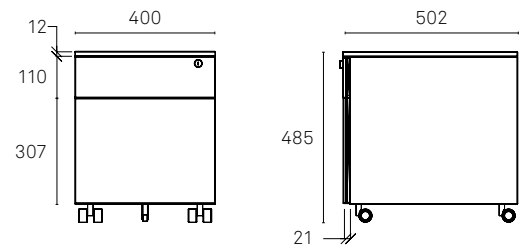

Specifications

Cache Pedestal

Cache Pedestal

Cache Pedestal

Cache Pedestal

Cache Open Shelf Caddy (Left Handed)

Cache Open Shelf Caddy (Right Handed)

Cache Open Shelf Caddy (Left Handed)

Cache Open Shelf Caddy (Right Handed)

All measurements are in millimetres (mm)

Cache Tambour Caddy (Left Handed)

Cache Tambour Caddy (Right Handed)

Cache Tambour Caddy (Left Handed)

Cache Tambour Caddy (Right Handed)

All measurements are in millimeters

All intellectual property rights and copyrights are reserved. Nothing contained in this brochure may be reproduced without written permission. Schiavello Group Pty Ltd reserves the right to change any or all details without prior notice. All dimensions stated within this document are nominal and/or approximate only and subject to variation. SCH/SPSCAC01-A