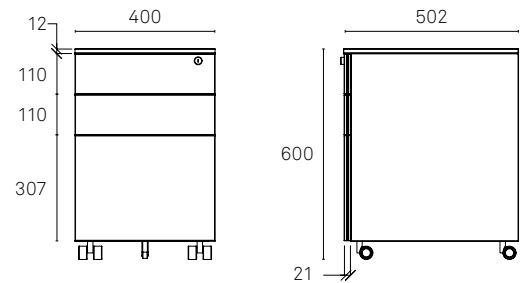

Specifications

Cache Pedestal

Cache Pedestal

Cache Pedestal

Cache Pedestal

Cache Open Shelf Caddy (Left Handed)

Cache Open Shelf Caddy (Right Handed)

Cache Open Shelf Caddy (Left Handed)

Cache Open Shelf Caddy (Right Handed)

All measurements are in millimetres (mm)

Cache Tambour Caddy (Left Handed)

Cache Tambour Caddy (Right Handed)

Cache Tambour Caddy (Left Handed)

Cache Tambour Caddy (Right Handed)

All measurements are in millimeters

All intellectual property rights and copyrights are reserved. Nothing contained in this brochure may be reproduced without written permission. Schiavello Group Pty Ltd reserves the right to change any or all details without prior notice. All dimensions stated within this document are nominal and/or approximate only and subject to variation. SCH/SPSCAC01-A