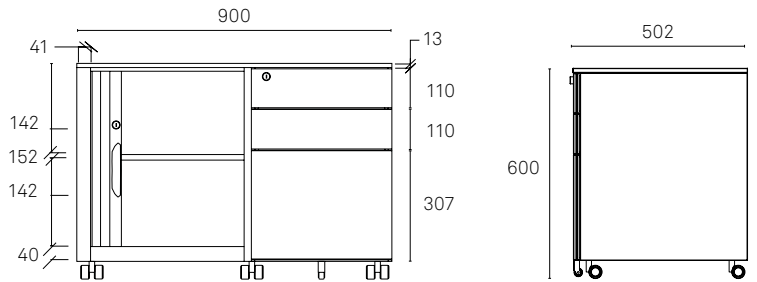

Cache Open Shelf Caddy (Right Handed)

All measurements are in millimetres (mm)

Cache Tambour Caddy (Left Handed)

Cache Tambour Caddy (Right Handed)

Cache Tambour Caddy (Left Handed)

Cache Tambour Caddy (Right Handed)

All measurements are in millimeters

All intellectual property rights and copyrights are reserved. Nothing contained in this brochure may be reproduced without written permission. Schiavello Group Pty Ltd reserves the right to change any or all details without prior notice. All dimensions stated within this document are nominal and/or approximate only and subject to variation. SCH/SPSCAC01-A