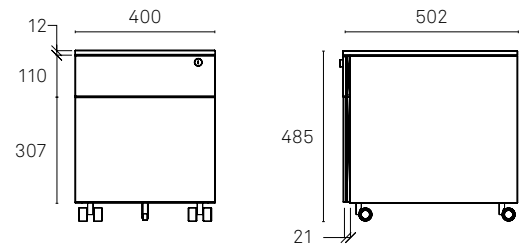

Specifications

Cache Pedestal

Cache Pedestal

Cache Pedestal

Cache Pedestal

Cache Open Shelf Caddy (Left Handed)

Cache Open Shelf Caddy (Right Handed)

Cache Open Shelf Caddy (Left Handed)

Cache Open Shelf Caddy (Right Handed)

All measurements are in millimetres (mm)

Cache Tambour Caddy (Left Handed)

Cache Tambour Caddy (Right Handed)

Cache Tambour Caddy (Left Handed)

Cache Tambour Caddy (Right Handed)

All measurements are in millimeters

All intellectual property rights and copyrights are reserved. Nothing contained in this brochure may be reproduced without written permission. Schiavello Group Pty Ltd reserves the right to change any or all details without prior notice. All dimensions stated within this document are nominal and/or approximate only and subject to variation. SCH/SPSCAC01-A