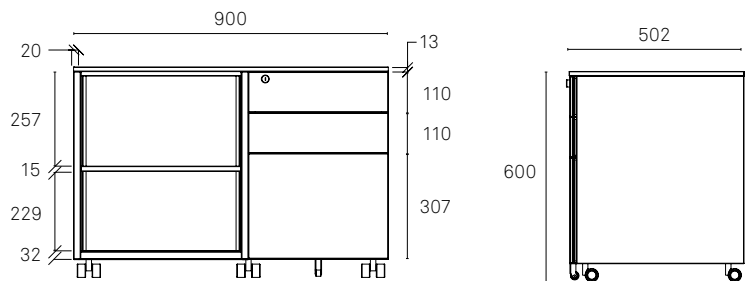

Specifications

Cache Pedestal

Cache Pedestal

Cache Pedestal

Cache Pedestal

Cache Open Shelf Caddy (Left Handed)

Cache Open Shelf Caddy (Right Handed)

Cache Open Shelf Caddy (Left Handed)

Cache Open Shelf Caddy (Right Handed)

All measurements are in millimetres (mm)

Cache Tambour Caddy (Left Handed)

Cache Tambour Caddy (Right Handed)

Cache Tambour Caddy (Left Handed)

Cache Tambour Caddy (Right Handed)

All measurements are in millimeters

All intellectual property rights and copyrights are reserved. Nothing contained in this brochure may be reproduced without written permission. Schiavello Group Pty Ltd reserves the right to change any or all details without prior notice. All dimensions stated within this document are nominal and/or approximate only and subject to variation. SCH/SPSCAC01-A