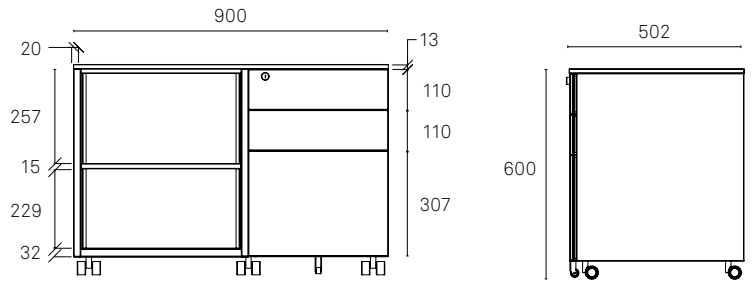

Specifications

Cache Pedestal

Cache Pedestal

Cache Pedestal

Cache Pedestal

Cache Open Shelf Caddy (Left Handed)

Cache Open Shelf Caddy (Right Handed)

Cache Open Shelf Caddy (Left Handed)

Cache Open Shelf Caddy (Right Handed)

All measurements are in millimetres (mm)

Cache Tambour Caddy (Left Handed)

Cache Tambour Caddy (Right Handed)

Cache Tambour Caddy (Left Handed)

Cache Tambour Caddy (Right Handed)

All measurements are in millimeters

All intellectual property rights and copyrights are reserved. Nothing contained in this brochure may be reproduced without written permission. Schiavello Group Pty Ltd reserves the right to change any or all details without prior notice. All dimensions stated within this document are nominal and/or approximate only and subject to variation. SCH/SPSCAC01-A