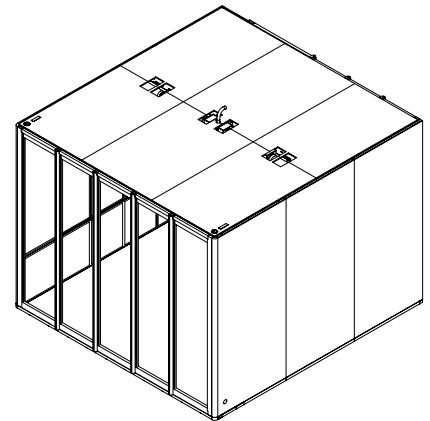

Room back: Glazed panel