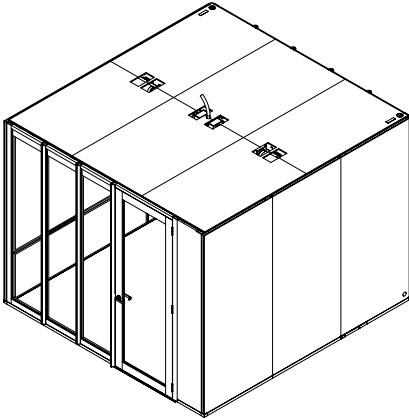

### MEETING ROOM

Standard height : 2550mm  
 MEETING ROOM Rear wall available in  
 3 x solid panel  
 5 x panel glazed glass

MEETING ROOM Front wall available in  
 Right glass door and Left 3 x glazed panel