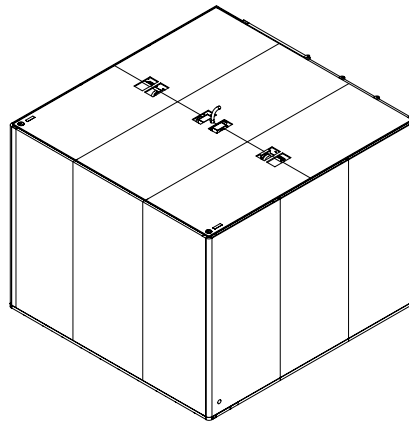

Room back: Acoustic panel