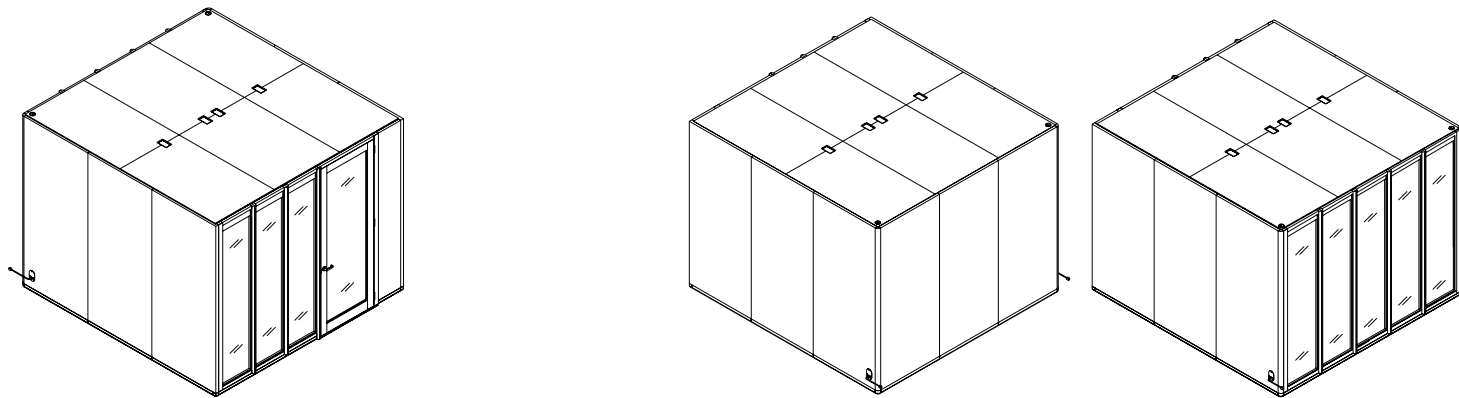

Specifications

Available in two heights.

Meeting Room back available in acoustic panel or acoustic glass.

Meeting Room

Booth back: acoustic panel

Booth back: acoustic glass