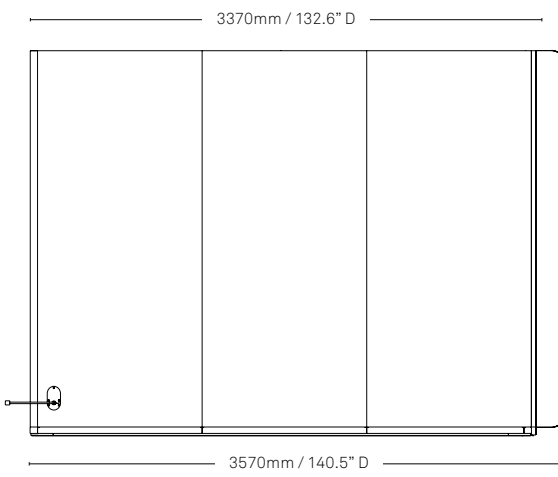

3370mm / 132.6" D

3570mm / 140.5" D