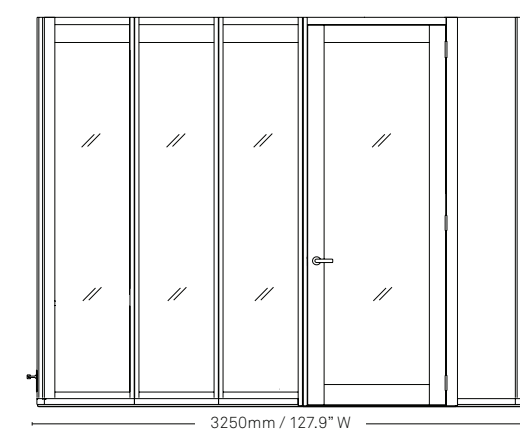

3250mm / 127.9" W

2550mm / 100.4" H

All measurements are in millimeters and inches