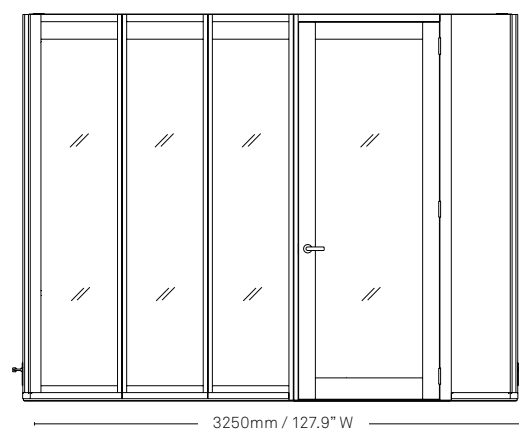

3250mm / 127.9" W

2550mm / 100.4" H