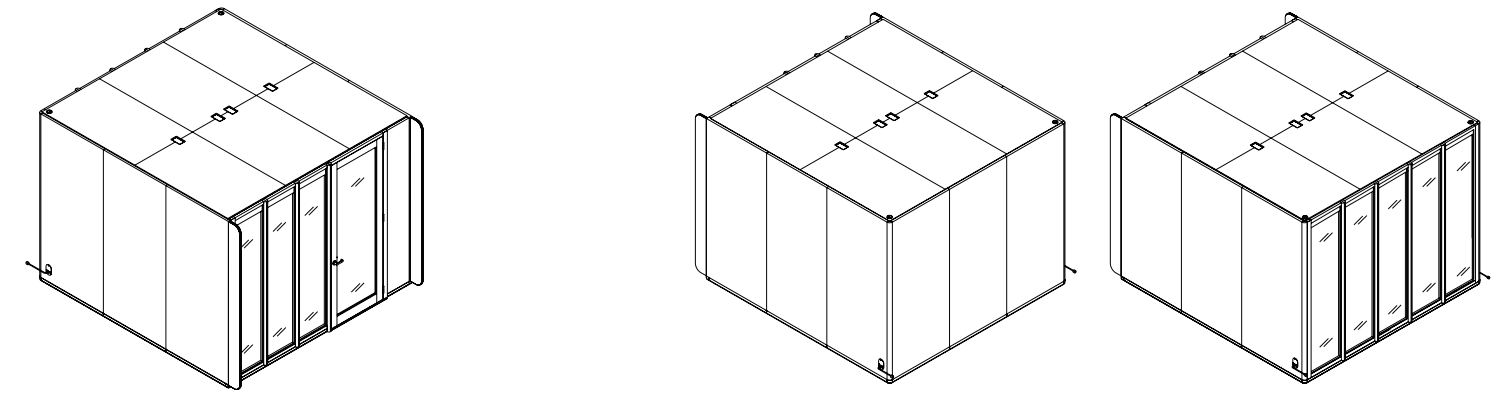

Meeting Room with fins

Booth back: acoustic panel

Booth back: acoustic glass