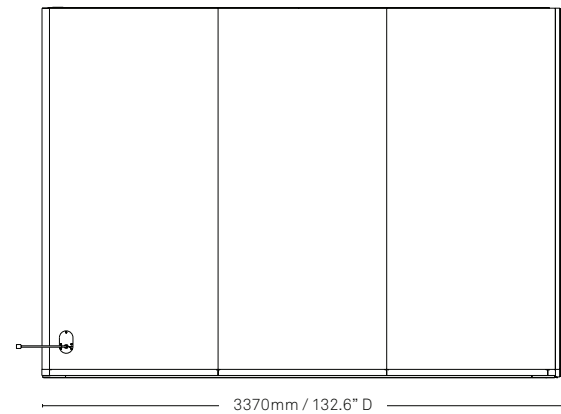

3370mm / 132.6" D