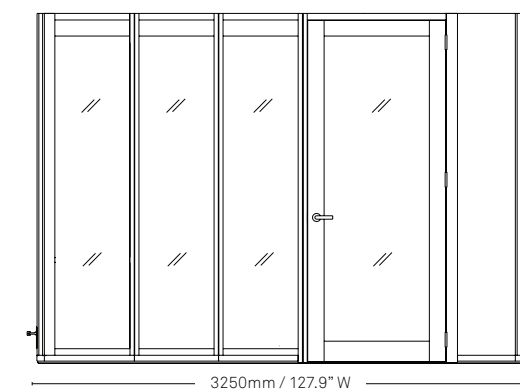

Booth back: acoustic panel

Booth back: acoustic glass

3250mm / 127.9" W

2300mm / 90.5" H