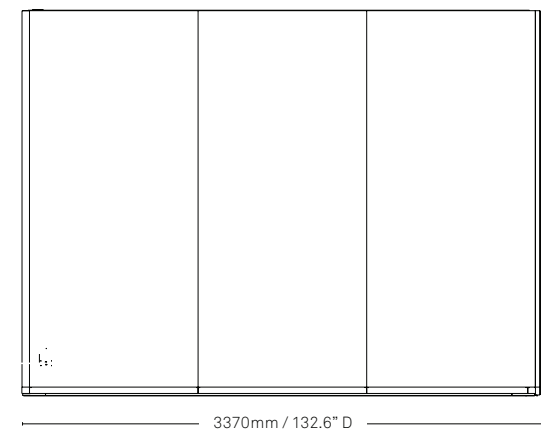

3370mm / 132.6" D