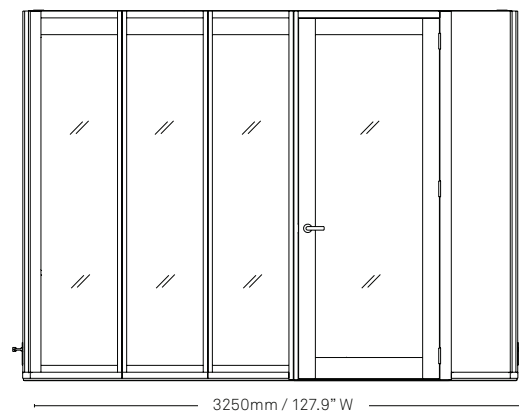

Booth back: acoustic panel

Booth back: acoustic glass

3250mm / 127.9" W

2300mm / 90.5" H