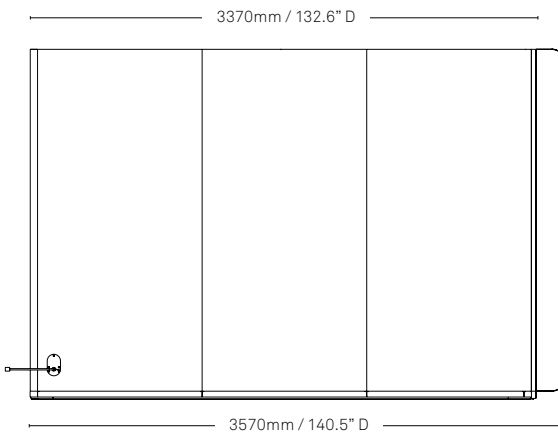

3370mm / 132.6" D

3570mm / 140.5" D