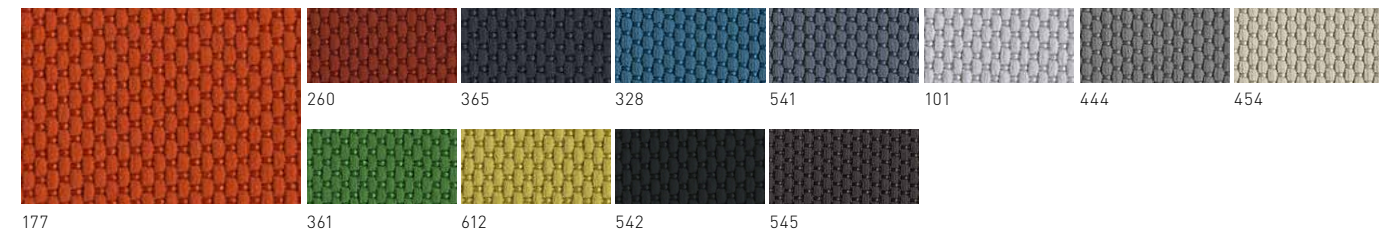

ColourLab

Schiavello's innovative ColourLab brings a considered and cohesive palette of finishes to working and living spaces. Curated by Giulio Ridolfo and developed by Schiavello, the new palette beautifully balances colour, texture and layering across a variety of materials.

CATEGORY 1
Edge, Focus
& Messenger

FABRIC

EDGE / Category 1