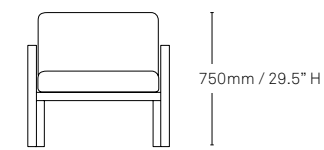

Toro Badjo 1 seater lounge chair