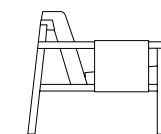

2090mm / 82.3\"/>

860mm / 33.9\"/>