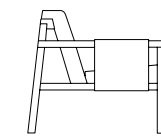

760mm / 29.9\"/>