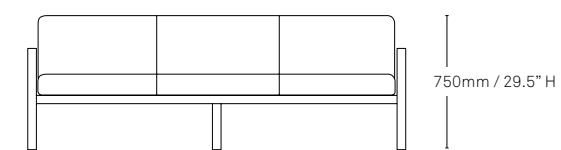

Toro Badjo 3 seater sofa

2090mm / 82.3\"/>

860mm / 33.9\"/>