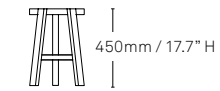

Specifications

Toro Round Stool

Low