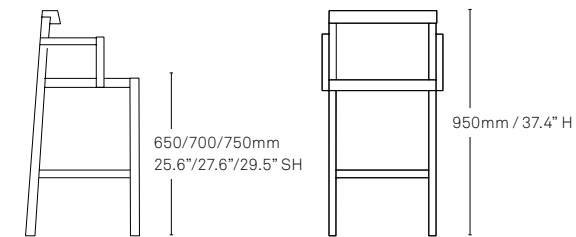

Toro High Chair with arms