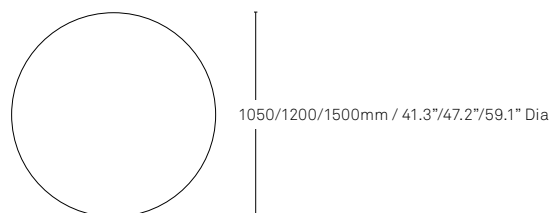

Size 3

Toro Round Table

Size 1

Toro Rectangle Table

Size 2

Toro Round Table

Size 3

All measurements are in millimeters and inches