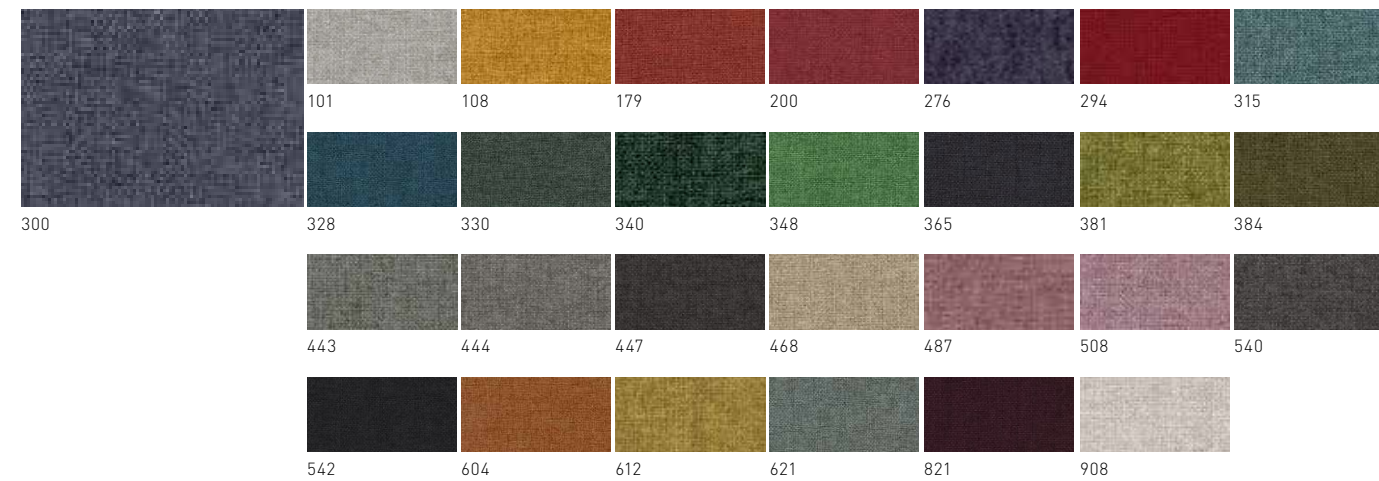

FOCUS / Category 1