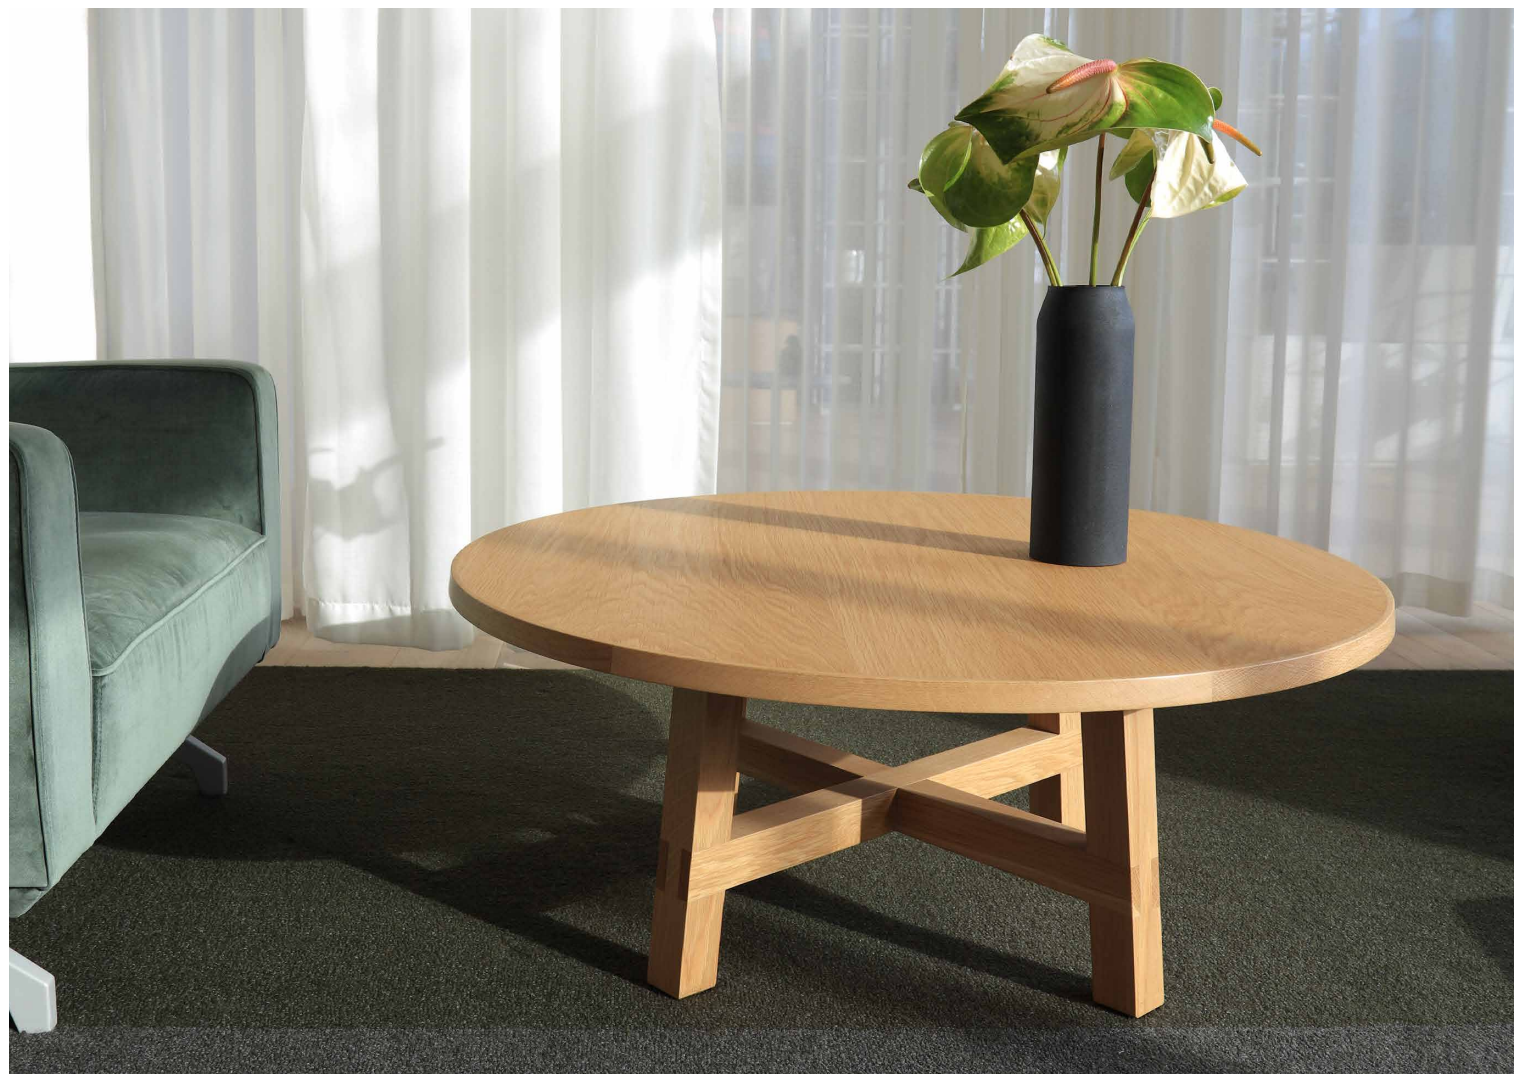

The Toro collection offers elegant and restrained seating elements, including standing and bar height tables and chairs, stools and lounge chairs. Each piece features a signature clean profile that emulates the poised stance of a fighting bull, creating a sculptural, uniformed aesthetic across the entire collection.