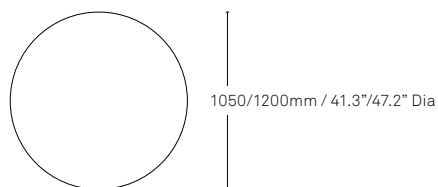

Size 3

Toro Round Table

Size 1

Toro Rectangle Table

Size 2

Toro Round Table

Size 3

All measurements are in millimeters and inches