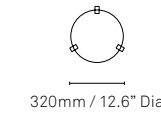

Specifications

Toro Round Stool

Low

High

Toro Square Stool

Low

High

Toro Chair

490mm / 19.3\"/>

490mm / 19.3\"/>

Toro Chair with arms

490mm / 19.3\"/>

555mm / 21.9\"/>

Toro Badjo 1 seater lounge chair

760mm / 29.9\"/>

860mm / 33.9\"/>

Toro Badjo 2 seater sofa

1430mm / 56.3\"/>

860mm / 33.9\"/>

Toro High Chair

480/490/500mm
18.9\"/>

650/700/750mm
25.6\"/>

470mm / 18.5\"/>

Toro High Chair with arms

480/490/500mm
18.9\"/>

650/700/750mm
25.6\"/>

535mm / 21.1\"/>

Toro Badjo 3 seater sofa

2090mm / 82.3\"/>

860mm / 33.9\"/>