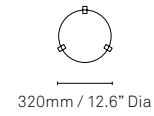

Specifications

Toro Round Stool

Low