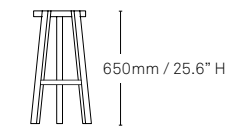

Specifications

Toro Round Stool

Low

High

Toro Square Stool

Low

High

Toro Chair

490mm / 19.3\"/>

490mm / 19.3\"/>

Toro Chair with arms

490mm / 19.3\"/>

555mm / 21.9\"/>

Toro Badjo 1 seater lounge chair

760mm / 29.9\"/>

860mm / 33.9\"/>

Toro Badjo 2 seater sofa

1430mm / 56.3\"/>

860mm / 33.9\"/>

Toro High Chair

480/490/500mm
18.9\"/>

650/700/750mm
25.6\"/>

470mm / 18.5\"/>

Toro High Chair with arms

480/490/500mm
18.9\"/>

650/700/750mm
25.6\"/>

535mm / 21.1\"/>

Toro Badjo 3 seater sofa

2090mm / 82.3\"/>

860mm / 33.9\"/>