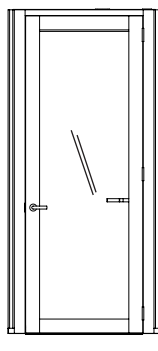

Specifications

PHONE ROOM

Phone

Standard height : 2550mm

Room back: acoustic panel

1200mm
47.2"

Front

2550mm
100.4"

1000mm
39.3"

Side

INTERNAL

2413mm
95"

1038mm X 905mm
40.8" X 35.6"

Room back
acoustic panel

1060mm
41.7"

All measurements are in millimeters and inches