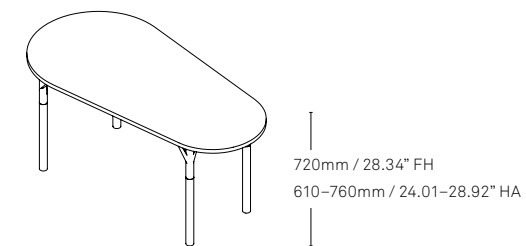

Specifications

Tables

KEY

FH = Fixed Height
HA = Height Adjustable

Capsule table

1400/1600/1800/2000mm
55.11°/63°/70.86°/78.74° W

720mm / 28.34° FH
610–760mm / 24.01–28.92° HA

Kayak table

1600mm / 63° W

720mm / 28.34° FH
610–760mm / 24.01–28.92° HA

Kite table

720mm / 28.34° FH
610–760mm / 24.01–28.92° HA

Pebble table

1400/1500/1600/1800mm
55.11°/59.05°/63°/70.86° W

720mm / 28.34° FH
610–760mm / 24.01–28.92° HA

Rectangle table

1200/1600/1800/2000mm
47.24°/63°/70.86°/78.74° W

720mm / 28.34° FH
610–760mm / 24.01–28.92° HA

Return table

800mm / 31.49° W

720mm / 28.34° FH
610–760mm / 24.01–28.92° HA

Round table

720mm / 28.34° FH
610–760mm / 24.01–28.92° HA

Skittle table

1600/1800mm / 63°/70.86° W

720mm / 28.34° FH
610–760mm / 24.01–28.92° HA

KEY

FH = Fixed Height
HA = Height Adjustable

Stealth table

Teardrop table

Wing table