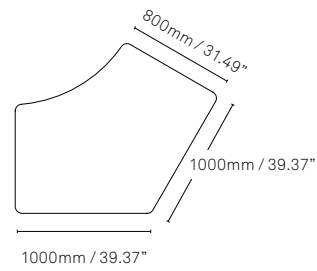

Specifications

Tables

KEY

FH = Fixed Height
HA = Height Adjustable

Capsule table

1400/1600/1800/2000mm
55.11°/63°/70.86°/78.74° W

720mm / 28.34° FH
610–760mm / 24.01–28.92° HA

Kayak table

1600mm / 63° W

720mm / 28.34° FH
610–760mm / 24.01–28.92° HA

Kite table

720mm / 28.34° FH
610–760mm / 24.01–28.92° HA

Pebble table

1400/1500/1600/1800mm
55.11°/59.05°/63°/70.86° W

720mm / 28.34° FH
610–760mm / 24.01–28.92° HA

Rectangle table

1200/1600/1800/2000mm
47.24°/63°/70.86°/78.74° W

720mm / 28.34° FH
610–760mm / 24.01–28.92° HA

Return table

800mm / 31.49° W

720mm / 28.34° FH
610–760mm / 24.01–28.92° HA

Round table

720mm / 28.34° FH
610–760mm / 24.01–28.92° HA

Skittle table

1600/1800mm / 63°/70.86° W

720mm / 28.34° FH
610–760mm / 24.01–28.92° HA

KEY

FH = Fixed Height
HA = Height Adjustable

Stealth table

Teardrop table

Wing table