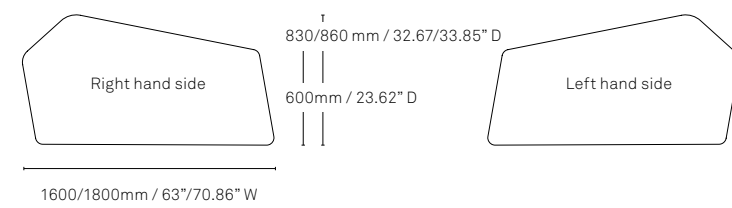

Specifications

Tables

KEY

FH = Fixed Height
HA = Height Adjustable

Capsule table

1400/1600/1800/2000mm
55.11°/63°/70.86°/78.74° W

720mm / 28.34° FH
610–760mm / 24.01–28.92° HA

Kayak table

1600mm / 63° W

720mm / 28.34° FH
610–760mm / 24.01–28.92° HA

Kite table

720mm / 28.34° FH
610–760mm / 24.01–28.92° HA

Pebble table

1400/1500/1600/1800mm
55.11°/59.05°/63°/70.86° W

720mm / 28.34° FH
610–760mm / 24.01–28.92° HA

Rectangle table

1200/1600/1800/2000mm
47.24°/63°/70.86°/78.74° W

720mm / 28.34° FH
610–760mm / 24.01–28.92° HA

Return table

800mm / 31.49° W

720mm / 28.34° FH
610–760mm / 24.01–28.92° HA

Round table

720mm / 28.34° FH
610–760mm / 24.01–28.92° HA

Skittle table

1600/1800mm / 63°/70.86° W

720mm / 28.34° FH
610–760mm / 24.01–28.92° HA

KEY

FH = Fixed Height
HA = Height Adjustable

Stealth table

Teardrop table

Wing table