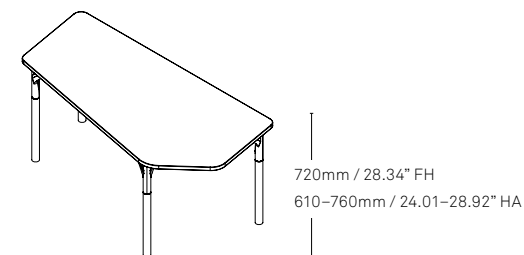

Specifications

Tables

KEY

FH = Fixed Height
HA = Height Adjustable

Capsule table

1400/1600/1800/2000mm
55.11°/63°/70.86°/78.74° W

720mm / 28.34° FH
610–760mm / 24.01–28.92° HA

Kayak table

1600mm / 63° W

720mm / 28.34° FH
610–760mm / 24.01–28.92° HA

Kite table

720mm / 28.34° FH
610–760mm / 24.01–28.92° HA

Pebble table

1400/1500/1600/1800mm
55.11°/59.05°/63°/70.86° W

720mm / 28.34° FH
610–760mm / 24.01–28.92° HA

Rectangle table

1200/1600/1800/2000mm
47.24°/63°/70.86°/78.74° W

720mm / 28.34° FH
610–760mm / 24.01–28.92° HA

Return table

800mm / 31.49° W

720mm / 28.34° FH
610–760mm / 24.01–28.92° HA

Round table

720mm / 28.34° FH
610–760mm / 24.01–28.92° HA

Skittle table

1600/1800mm / 63°/70.86° W

720mm / 28.34° FH
610–760mm / 24.01–28.92° HA

KEY

FH = Fixed Height
HA = Height Adjustable

Stealth table

Teardrop table

Wing table