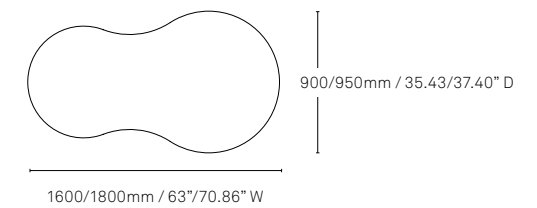

Specifications

Tables

KEY

FH = Fixed Height
HA = Height Adjustable

Capsule table

1400/1600/1800/2000mm
55.11°/63°/70.86°/78.74° W

720mm / 28.34° FH
610–760mm / 24.01–28.92° HA

Kayak table

1600mm / 63° W

720mm / 28.34° FH
610–760mm / 24.01–28.92° HA

Kite table

720mm / 28.34° FH
610–760mm / 24.01–28.92° HA

Pebble table

1400/1500/1600/1800mm
55.11°/59.05°/63°/70.86° W

720mm / 28.34° FH
610–760mm / 24.01–28.92° HA

Rectangle table

1200/1600/1800/2000mm
47.24°/63°/70.86°/78.74° W

720mm / 28.34° FH
610–760mm / 24.01–28.92° HA

Return table

800mm / 31.49° W

720mm / 28.34° FH
610–760mm / 24.01–28.92° HA

Round table

720mm / 28.34° FH
610–760mm / 24.01–28.92° HA

Skittle table

1600/1800mm / 63°/70.86° W

720mm / 28.34° FH
610–760mm / 24.01–28.92° HA

KEY

FH = Fixed Height
HA = Height Adjustable

Stealth table

Teardrop table

Wing table