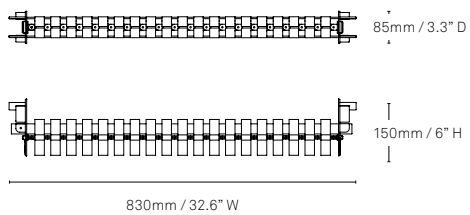

Cable items and channels

Cable articulator