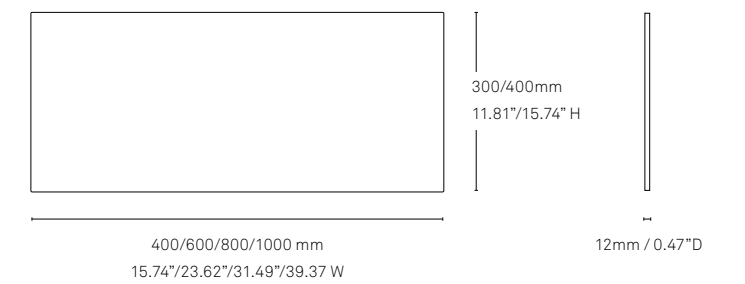

Synthetic felt marker