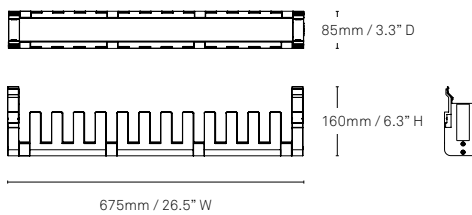

Cable Catcher