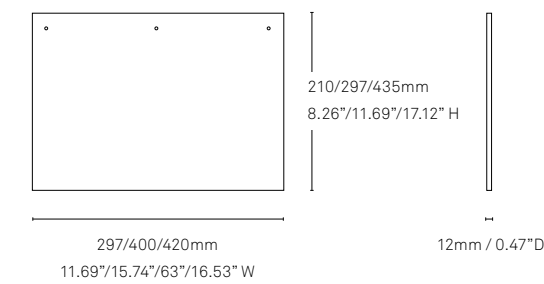

Markers

Acrylic photo frame