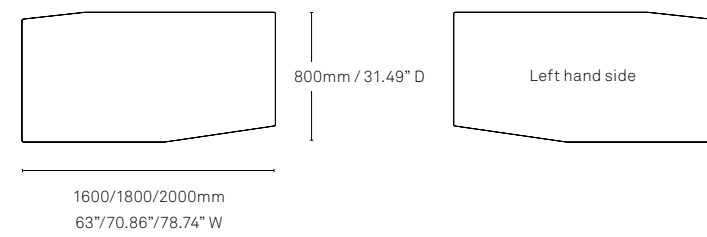

Specifications

Tables

KEY

FH = Fixed Height
HA = Height Adjustable

Capsule table

1400/1600/1800/2000mm
55.11°/63°/70.86°/78.74° W

720mm / 28.34° FH
610–760mm / 24.01–28.92° HA

Kayak table

1600mm / 63° W

720mm / 28.34° FH
610–760mm / 24.01–28.92° HA

Kite table

720mm / 28.34° FH
610–760mm / 24.01–28.92° HA

Pebble table

1400/1500/1600/1800mm
55.11°/59.05°/63°/70.86° W

720mm / 28.34° FH
610–760mm / 24.01–28.92° HA

Rectangle table

1200/1600/1800/2000mm
47.24°/63°/70.86°/78.74° W

720mm / 28.34° FH
610–760mm / 24.01–28.92° HA

Return table

800mm / 31.49° W

720mm / 28.34° FH
610–760mm / 24.01–28.92° HA

Round table

720mm / 28.34° FH
610–760mm / 24.01–28.92° HA

Skittle table

1600/1800mm / 63°/70.86° W

720mm / 28.34° FH
610–760mm / 24.01–28.92° HA

KEY

FH = Fixed Height
HA = Height Adjustable

Stealth table

Teardrop table

Wing table