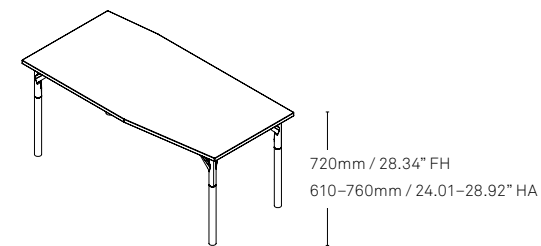

Specifications

Tables

KEY

FH = Fixed Height
HA = Height Adjustable

Capsule table

1400/1600/1800/2000mm
55.11°/63°/70.86°/78.74° W

720mm / 28.34° FH
610–760mm / 24.01–28.92° HA

Kayak table

1600mm / 63° W

720mm / 28.34° FH
610–760mm / 24.01–28.92° HA

Kite table

720mm / 28.34° FH
610–760mm / 24.01–28.92° HA

Pebble table

1400/1500/1600/1800mm
55.11°/59.05°/63°/70.86° W

720mm / 28.34° FH
610–760mm / 24.01–28.92° HA

Rectangle table

1200/1600/1800/2000mm
47.24°/63°/70.86°/78.74° W

720mm / 28.34° FH
610–760mm / 24.01–28.92° HA

Return table

800mm / 31.49° W

720mm / 28.34° FH
610–760mm / 24.01–28.92° HA

Round table

720mm / 28.34° FH
610–760mm / 24.01–28.92° HA

Skittle table

1600/1800mm / 63°/70.86° W

720mm / 28.34° FH
610–760mm / 24.01–28.92° HA

KEY

FH = Fixed Height
HA = Height Adjustable

Stealth table

Teardrop table

Wing table