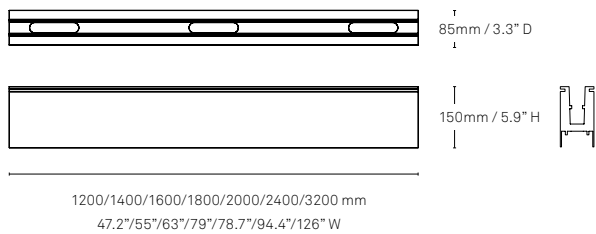

1600mm / 63° W

720mm / 28.34° FH
610–760mm / 24.01–28.92° HA

Kite table

720mm / 28.34° FH
610–760mm / 24.01–28.92° HA

Pebble table

1400/1500/1600/1800mm
55.11°/59.05°/63°/70.86° W

720mm / 28.34° FH
610–760mm / 24.01–28.92° HA

Rectangle table

1200/1600/1800/2000mm
47.24°/63°/70.86°/78.74° W

720mm / 28.34° FH
610–760mm / 24.01–28.92° HA

Return table

800mm / 31.49° W

720mm / 28.34° FH
610–760mm / 24.01–28.92° HA

Round table

720mm / 28.34° FH
610–760mm / 24.01–28.92° HA

Skittle table

1600/1800mm / 63°/70.86° W

720mm / 28.34° FH
610–760mm / 24.01–28.92° HA

KEY

FH = Fixed Height
HA = Height Adjustable

Stealth table

Teardrop table

Wing table

All measurements are in millimeters and inches

All intellectual property rights and copyrights are reserved. Nothing contained in this brochure may be reproduced without written permission. Schiavello Group Pty Ltd reserves the right to change any or all details without prior notice. All dimensions stated within this document are nominal and/or approximate only and subject to variation. SCH/SPSCL01-A