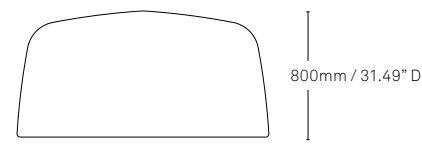

Specifications

Tables

KEY

FH = Fixed Height
HA = Height Adjustable

Capsule table

1400/1600/1800/2000mm
55.11°/63°/70.86°/78.74° W

720mm / 28.34° FH
610–760mm / 24.01–28.92° HA

Kayak table

1600mm / 63° W

720mm / 28.34° FH
610–760mm / 24.01–28.92° HA

Kite table

720mm / 28.34° FH
610–760mm / 24.01–28.92° HA

Pebble table

1400/1500/1600/1800mm
55.11°/59.05°/63°/70.86° W

720mm / 28.34° FH
610–760mm / 24.01–28.92° HA

Rectangle table

1200/1600/1800/2000mm
47.24°/63°/70.86°/78.74° W

720mm / 28.34° FH
610–760mm / 24.01–28.92° HA

Return table

800mm / 31.49° W

720mm / 28.34° FH
610–760mm / 24.01–28.92° HA

Round table

720mm / 28.34° FH
610–760mm / 24.01–28.92° HA

Skittle table

1600/1800mm / 63°/70.86° W

720mm / 28.34° FH
610–760mm / 24.01–28.92° HA

KEY

FH = Fixed Height
HA = Height Adjustable

Stealth table

Teardrop table

Wing table