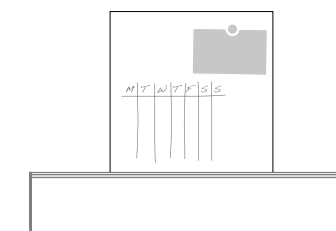

Rectangle table

1200/1600/1800/2000mm
47.24°/63°/70.86°/78.74° W

720mm / 28.34° FH
610–760mm / 24.01–28.92° HA

Return table

800mm / 31.49° W

720mm / 28.34° FH
610–760mm / 24.01–28.92° HA

Round table

720mm / 28.34° FH
610–760mm / 24.01–28.92° HA

Skittle table

1600/1800mm / 63°/70.86° W

720mm / 28.34° FH
610–760mm / 24.01–28.92° HA

KEY

FH = Fixed Height
HA = Height Adjustable

Stealth table

Teardrop table

Wing table

Markers

Acrylic photo frame

Synthetic felt marker

Whiteboard marker

Cable items and channels

Cable articulator

Cable Catcher

Channel

All measurements are in millimeters and inches

All intellectual property rights and copyrights are reserved. Nothing contained in this brochure may be reproduced without written permission. Schiavello Group Pty Ltd reserves the right to change any or all details without prior notice. All dimensions stated within this document are nominal and/or approximate only and subject to variation. SCH/SPSCL01-A