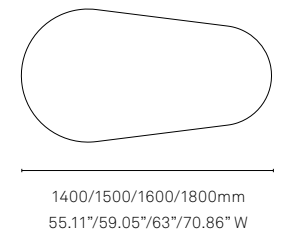

Specifications

Tables

KEY

FH = Fixed Height
HA = Height Adjustable

Capsule table

1400/1600/1800/2000mm
55.11°/63°/70.86°/78.74° W

720mm / 28.34° FH
610–760mm / 24.01–28.92° HA

Kayak table

1600mm / 63° W

720mm / 28.34° FH
610–760mm / 24.01–28.92° HA

Kite table

720mm / 28.34° FH
610–760mm / 24.01–28.92° HA

Pebble table

1400/1500/1600/1800mm
55.11°/59.05°/63°/70.86° W

720mm / 28.34° FH
610–760mm / 24.01–28.92° HA

Rectangle table

1200/1600/1800/2000mm
47.24°/63°/70.86°/78.74° W

720mm / 28.34° FH
610–760mm / 24.01–28.92° HA

Return table

800mm / 31.49° W

720mm / 28.34° FH
610–760mm / 24.01–28.92° HA

Round table

720mm / 28.34° FH
610–760mm / 24.01–28.92° HA

Skittle table

1600/1800mm / 63°/70.86° W

720mm / 28.34° FH
610–760mm / 24.01–28.92° HA

KEY

FH = Fixed Height
HA = Height Adjustable

Stealth table

Teardrop table

Wing table