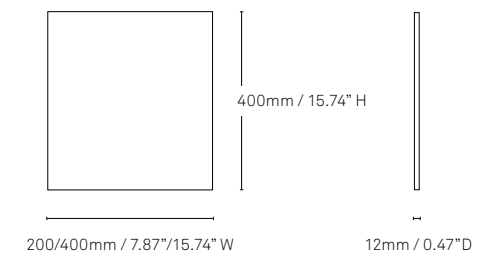

Whiteboard marker