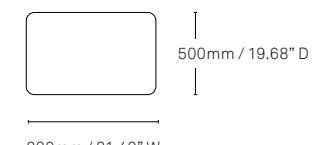

Specifications

Tables

KEY

FH = Fixed Height
HA = Height Adjustable

Capsule table

1400/1600/1800/2000mm
55.11°/63°/70.86°/78.74° W

720mm / 28.34° FH
610–760mm / 24.01–28.92° HA

Kayak table

1600mm / 63° W

720mm / 28.34° FH
610–760mm / 24.01–28.92° HA

Kite table

720mm / 28.34° FH
610–760mm / 24.01–28.92° HA

Pebble table

1400/1500/1600/1800mm
55.11°/59.05°/63°/70.86° W

720mm / 28.34° FH
610–760mm / 24.01–28.92° HA

Rectangle table

1200/1600/1800/2000mm
47.24°/63°/70.86°/78.74° W

720mm / 28.34° FH
610–760mm / 24.01–28.92° HA

Return table

800mm / 31.49° W

720mm / 28.34° FH
610–760mm / 24.01–28.92° HA

Round table

720mm / 28.34° FH
610–760mm / 24.01–28.92° HA

Skittle table

1600/1800mm / 63°/70.86° W

720mm / 28.34° FH
610–760mm / 24.01–28.92° HA

KEY

FH = Fixed Height
HA = Height Adjustable

Stealth table

Teardrop table

Wing table