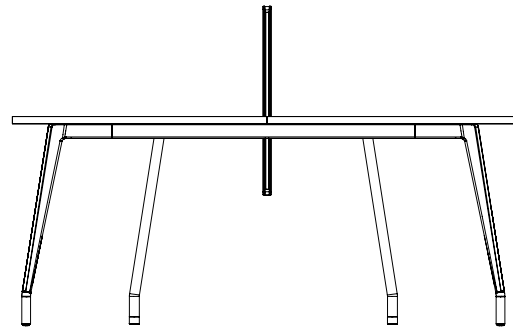

## Linear Work Bench

Four leg

1500mm-1800mm / 59.1"-70.9" W  
1200mm-3000mm / 47.4"-118.1" L  
720mm / 28.3" H

Shared leg

1500mm-1800mm / 59.1"-70.9" W  
2400mm-7500mm / 94.5"-295.3" L  
720mm / 28.3" H

## 90° Work Bench

Linear  
1500mm - 1800mm / 59.1"-70.9" W  
1200mm - 2400mm / 47.2"-94.5" L  
720mm / 28.3" H

Return  
600mm-700mm / 23.6"-27.6" W  
900mm-1600mm / 35.4"-63" L  
720mm / 28.3" H