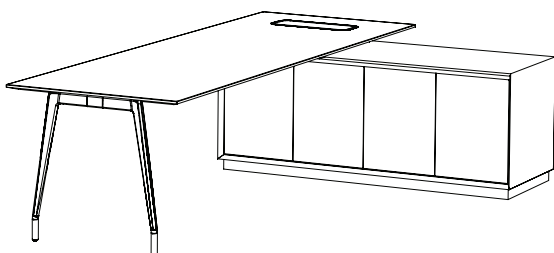

## Linear Work Bench

Four leg

1500mm-1800mm / 59.1"-70.9" W  
1200mm-3000mm / 47.4"-118.1" L  
720mm / 28.3" H

Shared leg

1500mm-1800mm / 59.1"-70.9" W  
2400mm-7500mm / 94.5"-295.3" L  
720mm / 28.3" H

## 90° Work Bench

Linear  
1500mm - 1800mm / 59.1"-70.9" W  
1200mm - 2400mm / 47.2"-94.5" L  
720mm / 28.3" H

Return  
600mm-700mm / 23.6"-27.6" W  
900mm-1600mm / 35.4"-63" L  
720mm / 28.3" H

## Executive

Aire can be coupled with Schiavello storage units to create thoughtful and considered executive settings.

All measurements are in millimeters and inches

All intellectual property rights and copyrights are reserved. Nothing contained in this brochure may be reproduced without written permission. Schiavello Group Pty Ltd reserves the right to change any or all details without prior notice. All dimensions stated within this document are nominal and/or approximate only and subject to variation. SCH/SPSAIREE01-A