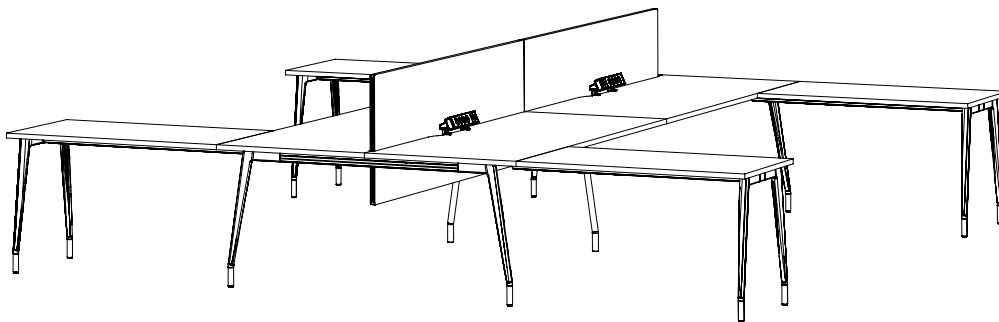

## Linear Work Bench

Four leg

1500mm-1800mm / 59.1"-70.9" W  
1200mm-3000mm / 47.4"-118.1" L  
720mm / 28.3" H

Shared leg

1500mm-1800mm / 59.1"-70.9" W  
2400mm-7500mm / 94.5"-295.3" L  
720mm / 28.3" H

## 90° Work Bench

Linear  
1500mm - 1800mm / 59.1"-70.9" W  
1200mm - 2400mm / 47.2"-94.5" L  
720mm / 28.3" H

Return  
600mm-700mm / 23.6"-27.6" W  
900mm-1600mm / 35.4"-63" L  
720mm / 28.3" H