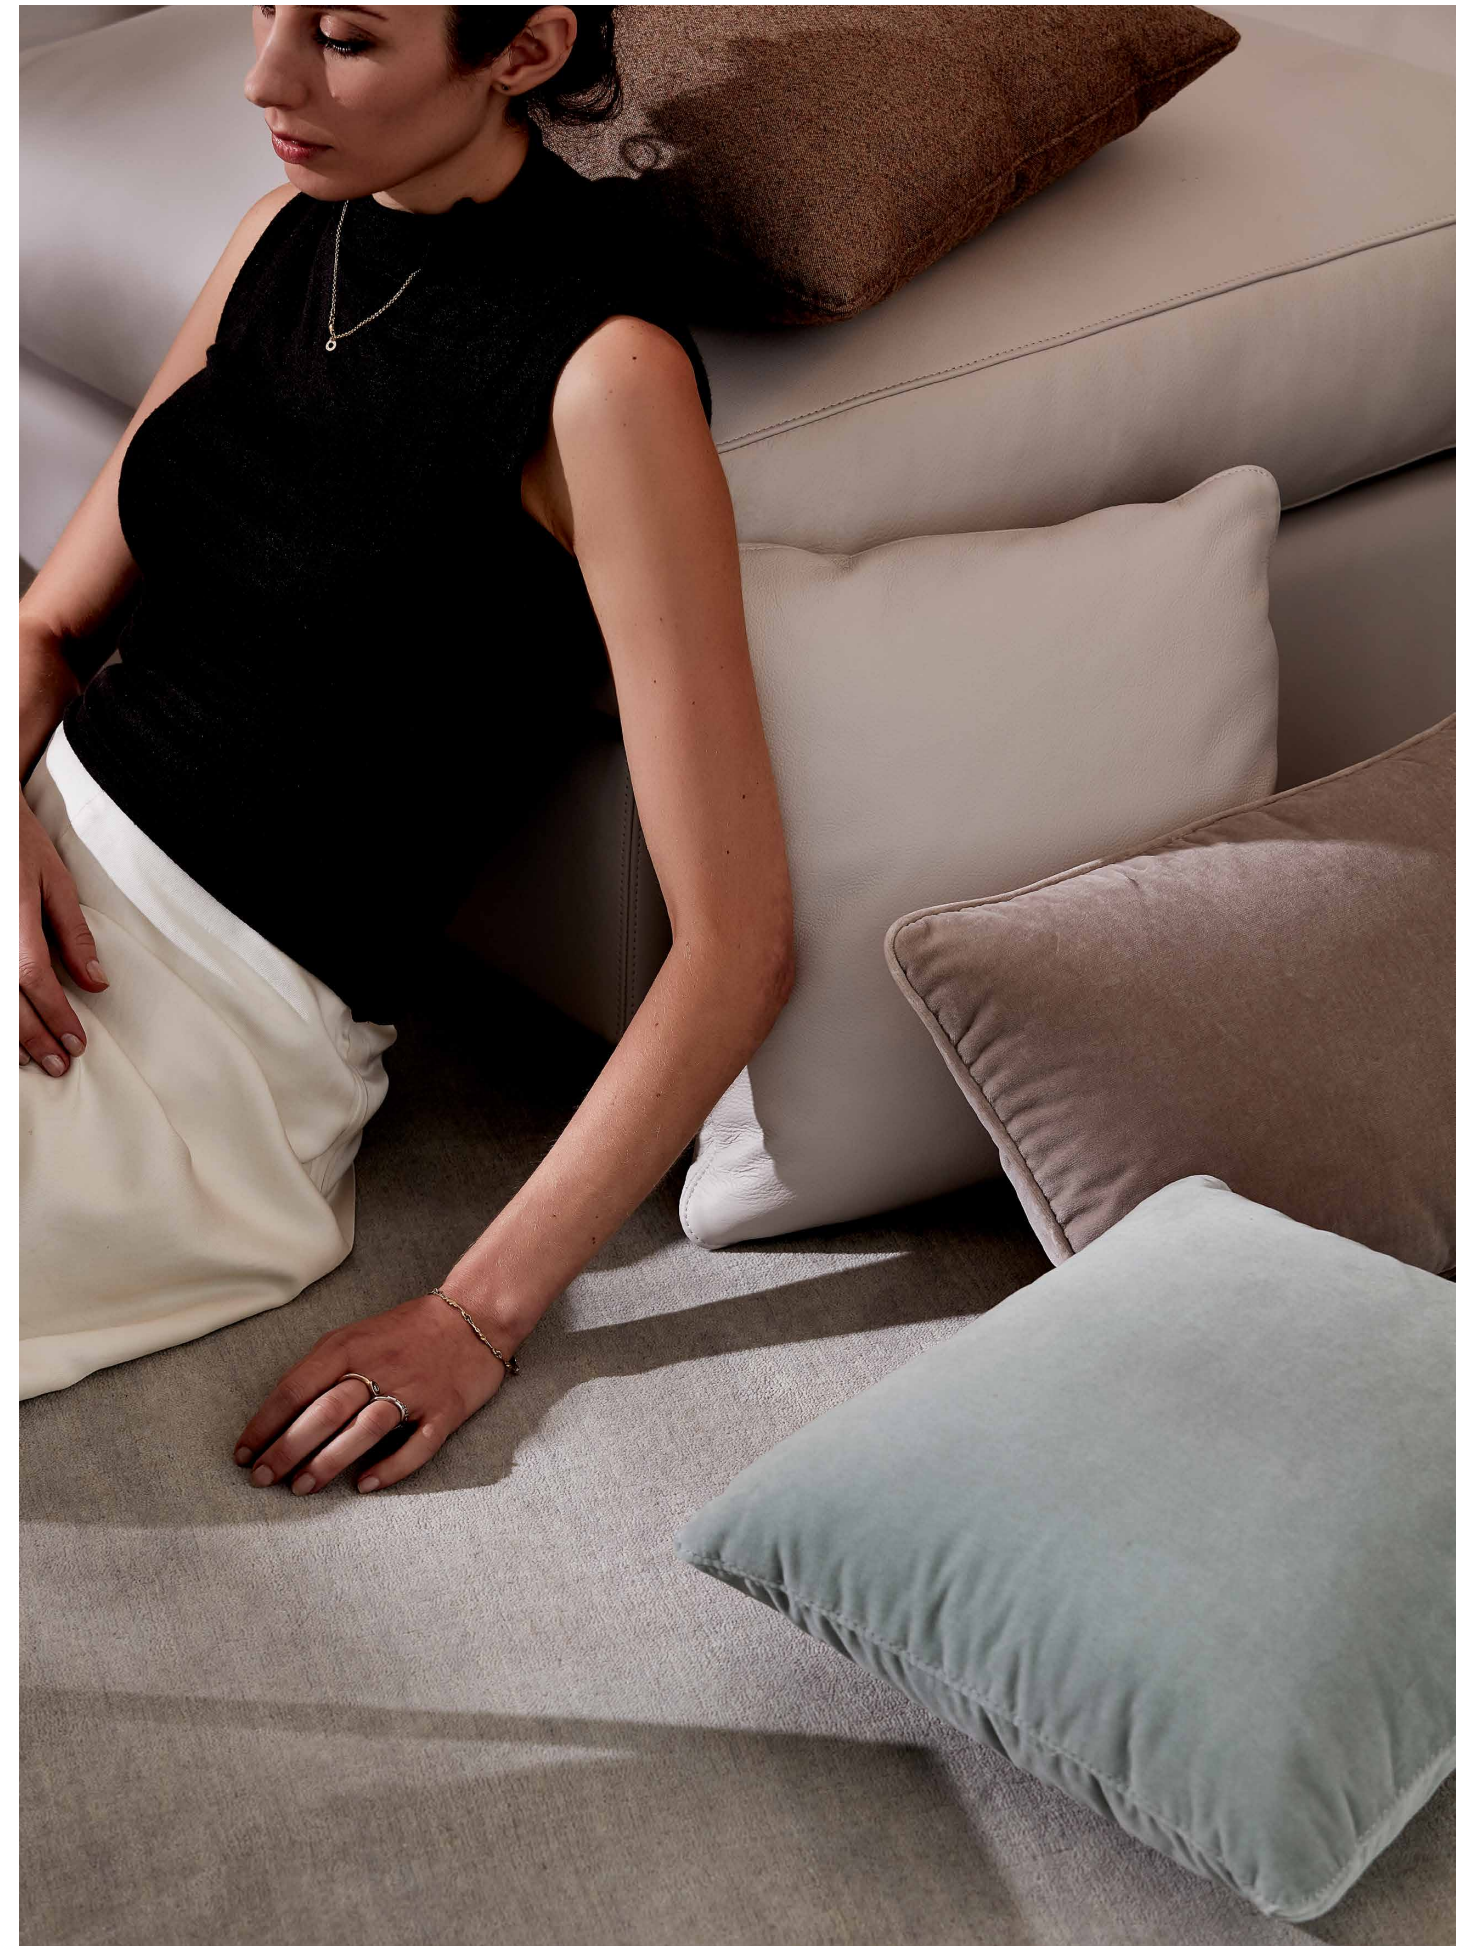

CATEGORY 2.5

Trieste