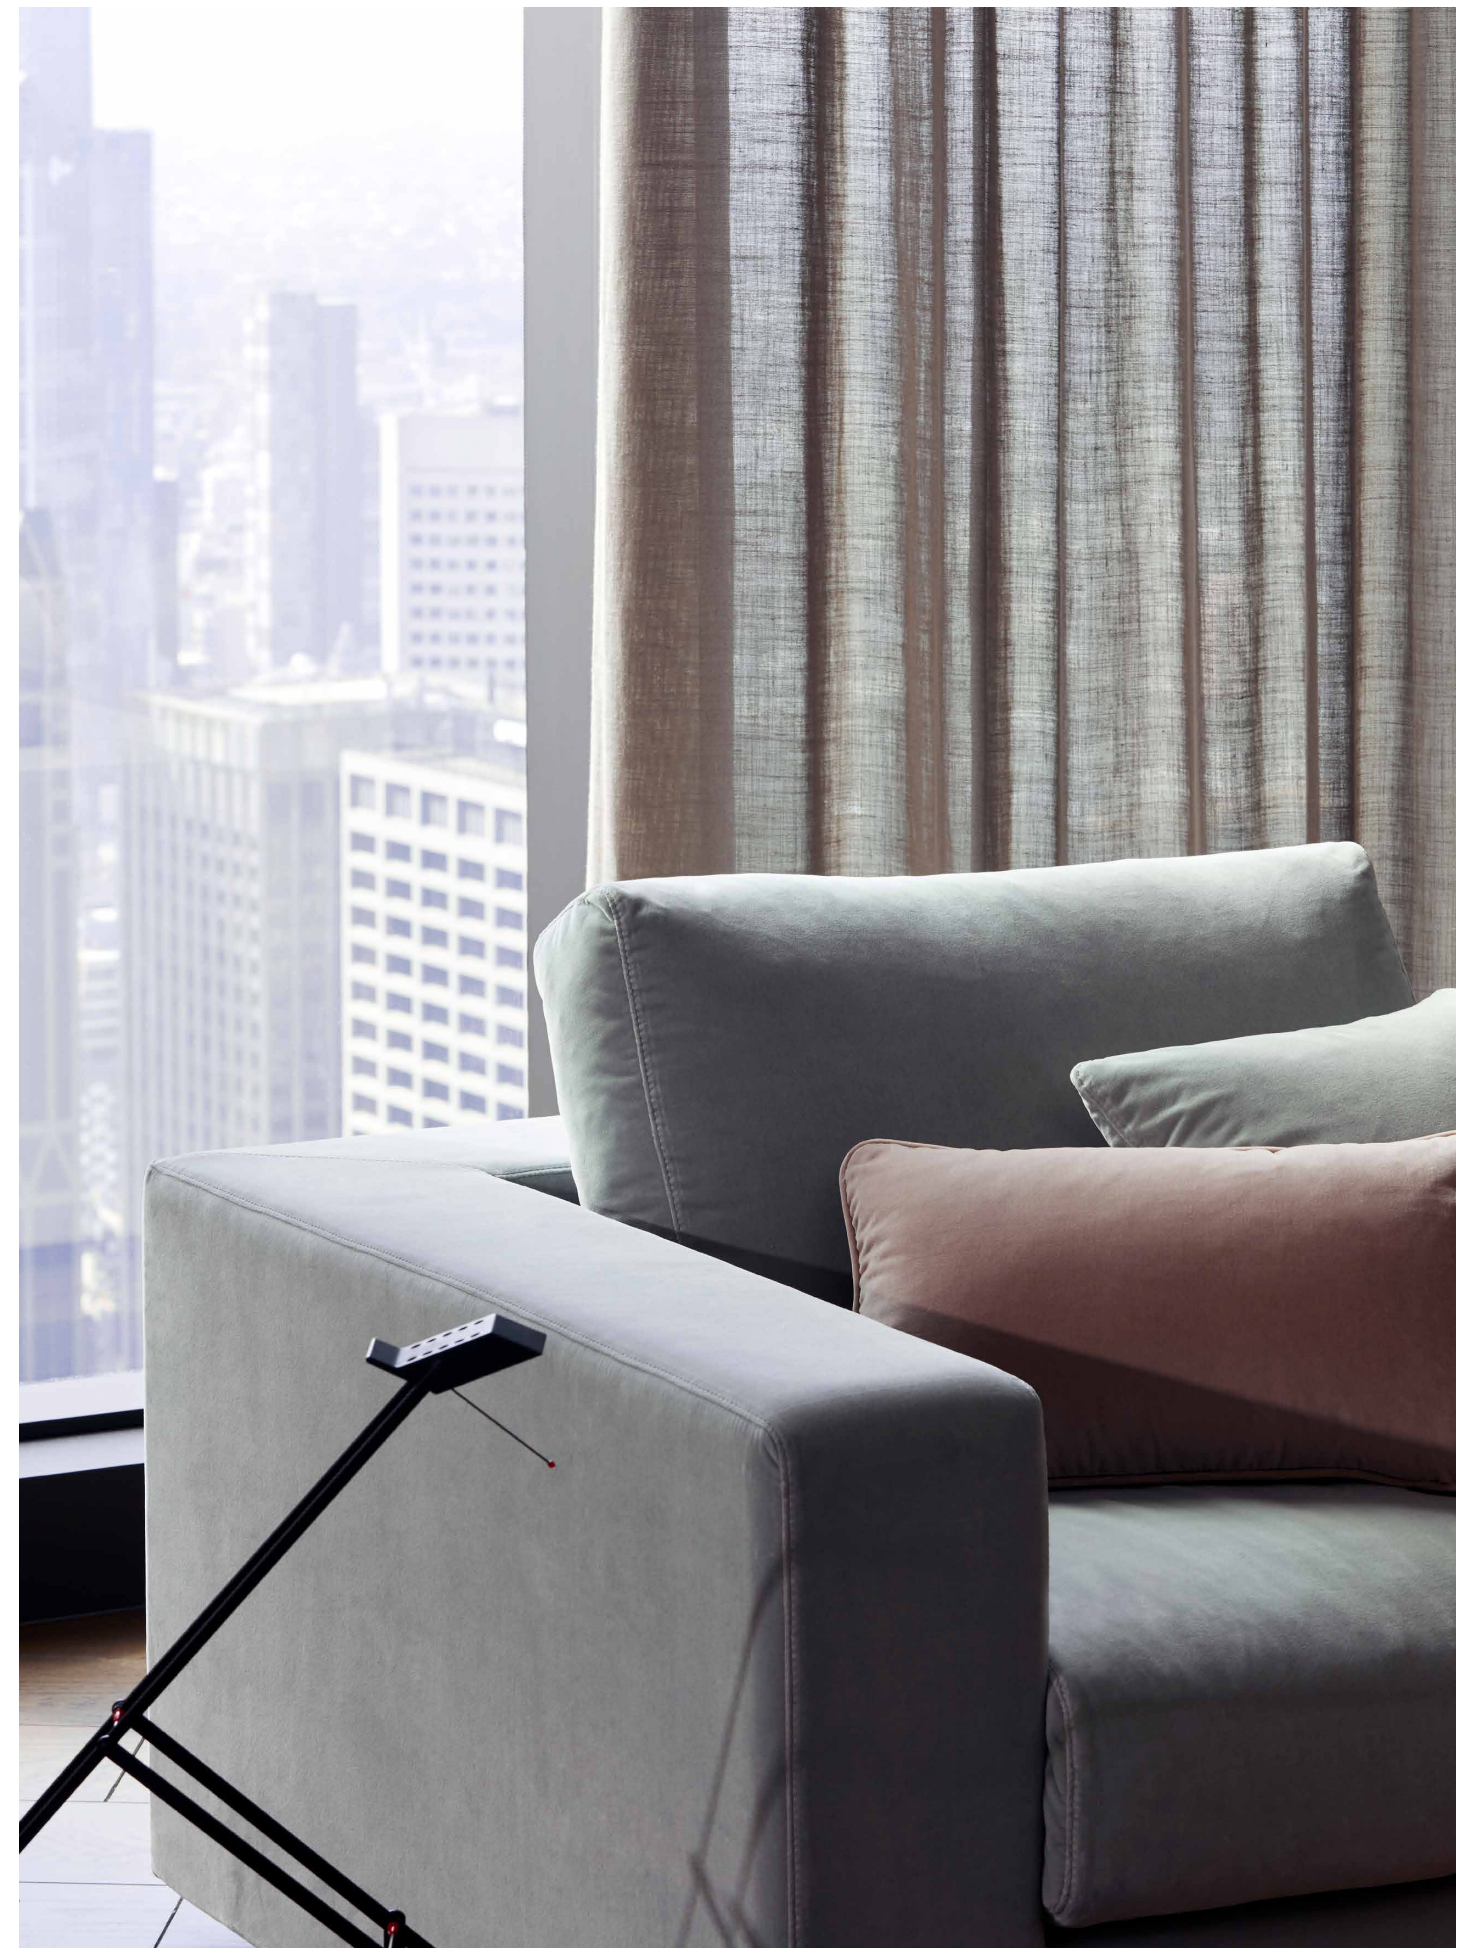

Mena's wide profile includes a pillowy 800x600mm seat, inviting you to relax and recline in comfort. The sofa's structured body is further softened by a cushioned aesthetic and curved edges, resulting in a refined, formal elegance – an ideal statement piece. Meanwhile, the loose seat and back

cushions feature a soft foam insert encased by a double feather wrap, providing resilience to wear along with effortless warmth and comfort. Mena's presence is distinguished not only by its luxurious deep seats, but also its large surrounding structure and gentle, embracing arms.