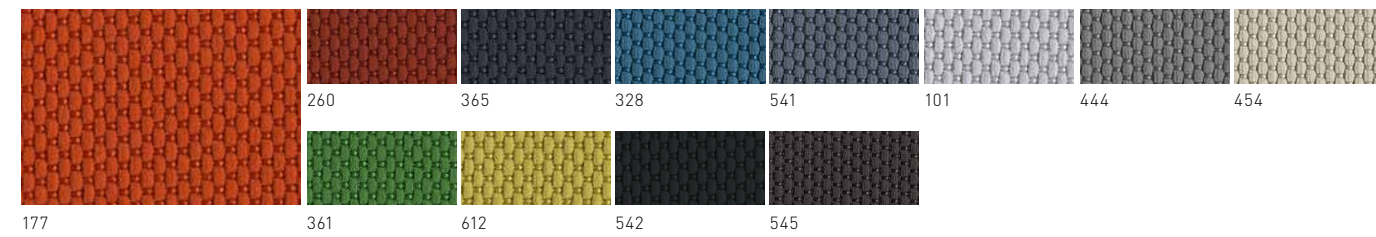

ColourLab

Schiavello's innovative ColourLab brings a considered and cohesive palette of finishes to working and living spaces. Curated by Giulio Ridolfo and developed by Schiavello, the palette beautifully balances colour, texture and layering across a variety of materials.

FABRIC

CATEGORY 1 Edge, Focus & Messenger

EDGE / Category 1