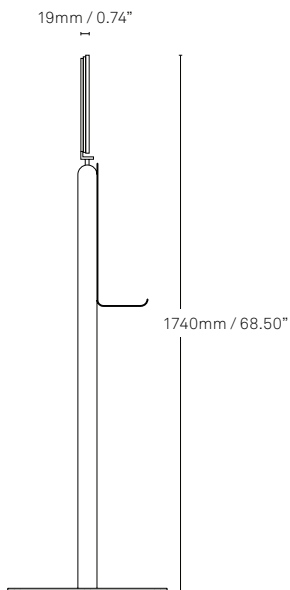

Stand with clip frame

All measurements are in millimeters and inches