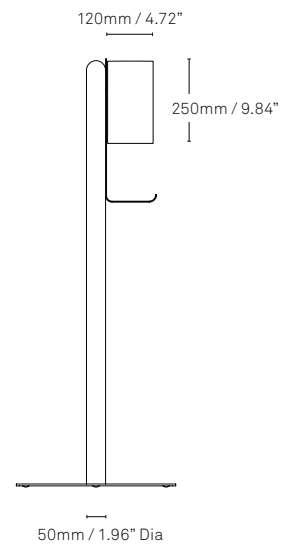

Stand with shroud