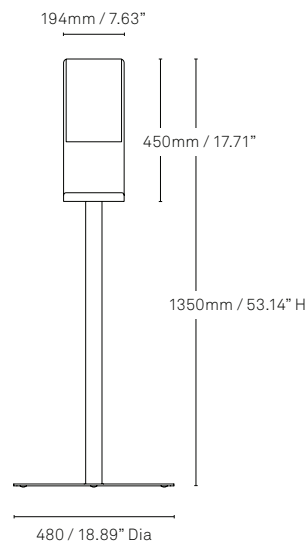

Stand with shroud