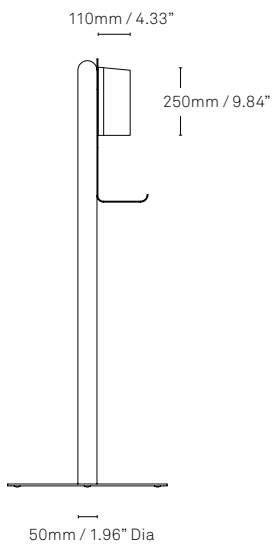

Specifications

Stand with premium dispenser