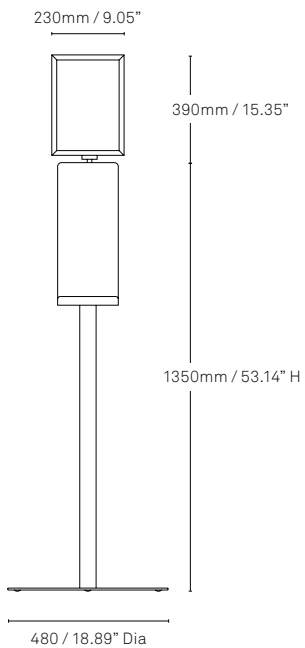

Stand with clip frame

All measurements are in millimeters and inches