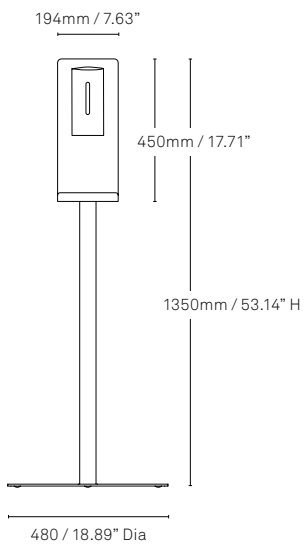

Specifications

Stand with premium dispenser