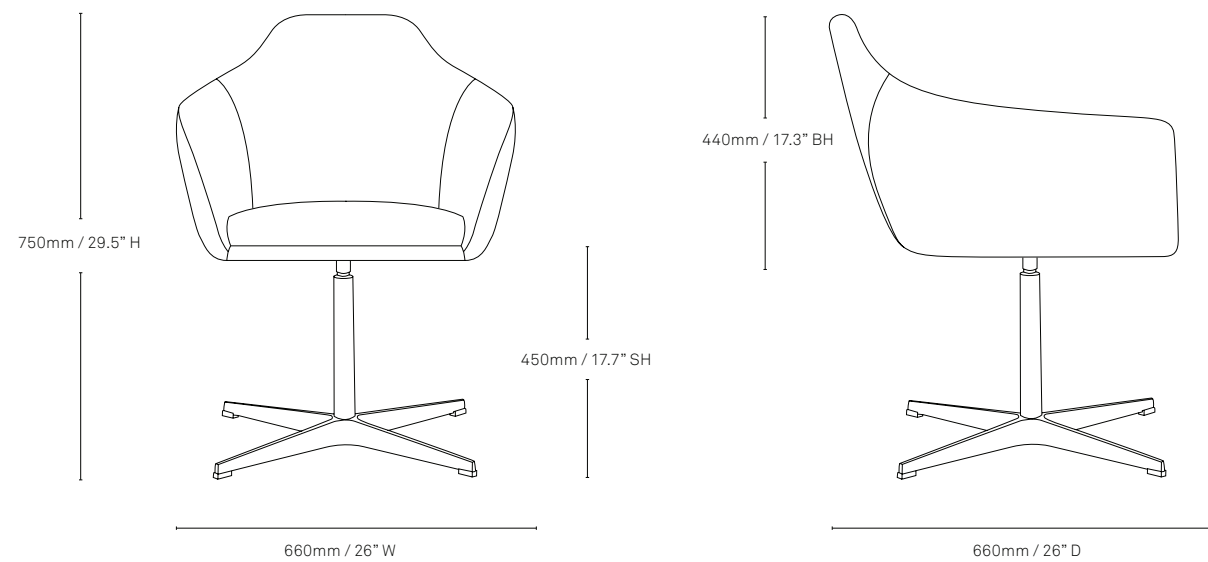

Specifications

Timber base

4-star on castors

4-star

4 legs

5-star on castors

Sled base

Glides

All measurements are in millimeters and inches

All intellectual property rights and copyrights are reserved. Nothing contained in this brochure may be reproduced without written permission. Schiavello Group Pty Ltd reserves the right to change any or all details without prior notice. All dimensions stated within this document are nominal and/or approximate only and subject to variation. SCH/SPSPAL001-A