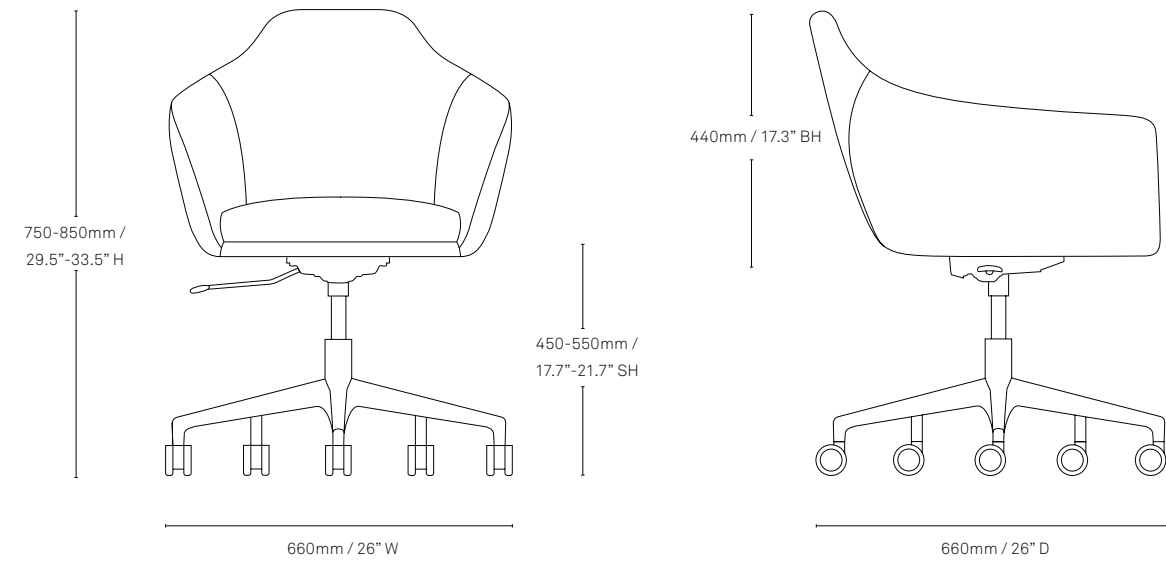

5-star on castors