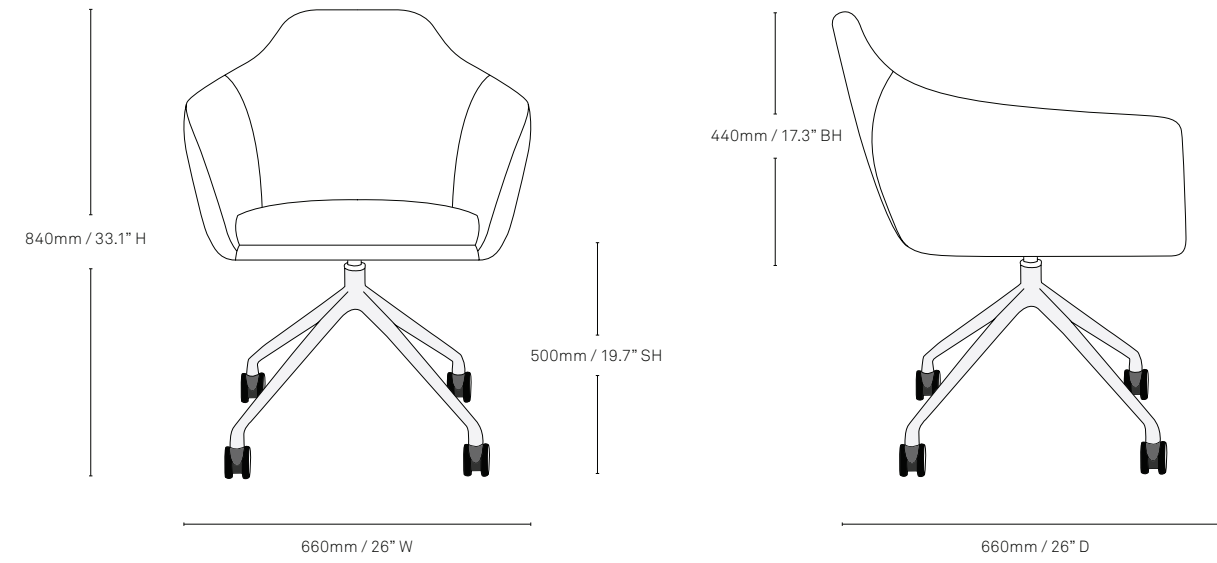

Specifications

Timber base

4-star on castors

4-star

4 legs

5-star on castors

Sled base

Glides

All measurements are in millimeters and inches

All intellectual property rights and copyrights are reserved. Nothing contained in this brochure may be reproduced without written permission. Schiavello Group Pty Ltd reserves the right to change any or all details without prior notice. All dimensions stated within this document are nominal and/or approximate only and subject to variation. SCH/SPSPAL001-A