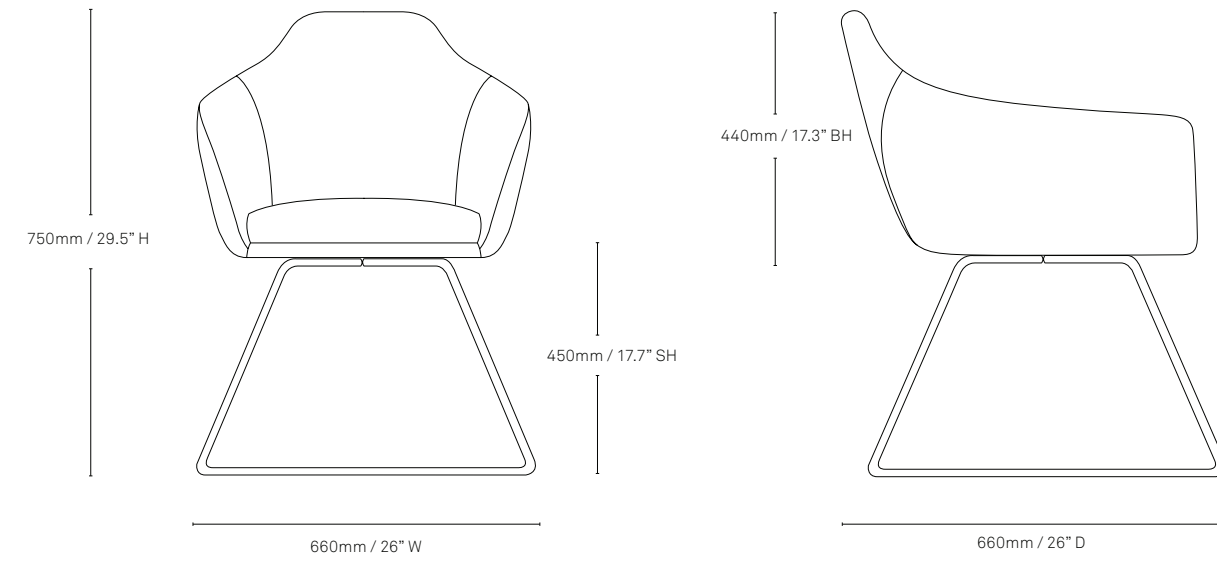

5-star on castors

Sled base

Glides

All measurements are in millimeters and inches