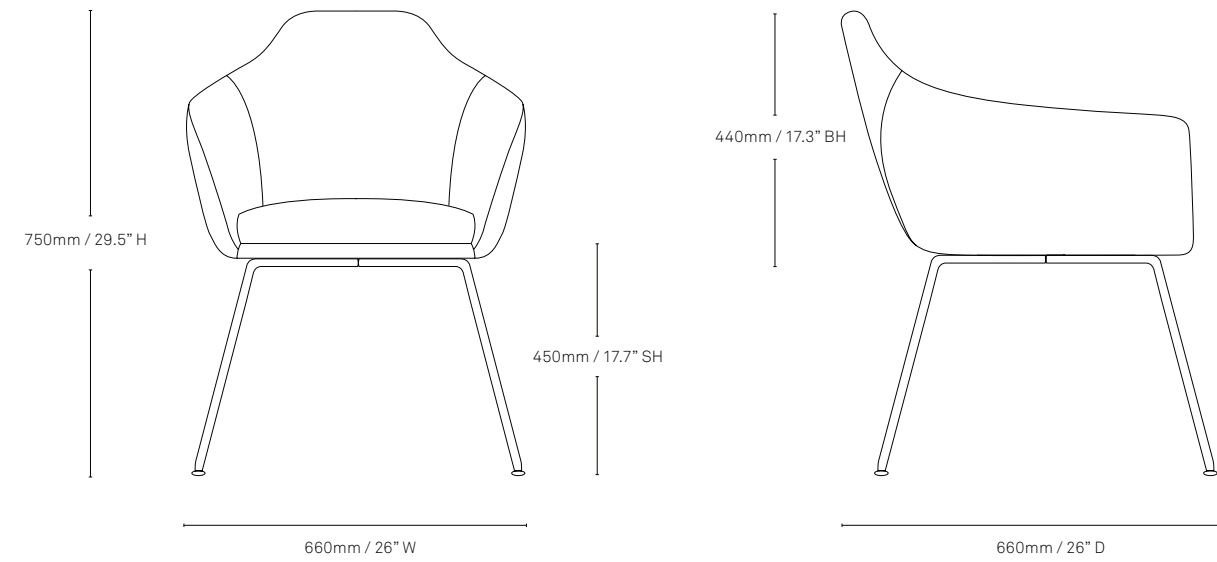

Specifications

Timber base

4-star on castors

4-star

4 legs

5-star on castors

Sled base

Glides

All measurements are in millimeters and inches

All intellectual property rights and copyrights are reserved. Nothing contained in this brochure may be reproduced without written permission. Schiavello Group Pty Ltd reserves the right to change any or all details without prior notice. All dimensions stated within this document are nominal and/or approximate only and subject to variation. SCH/SPSPAL001-A