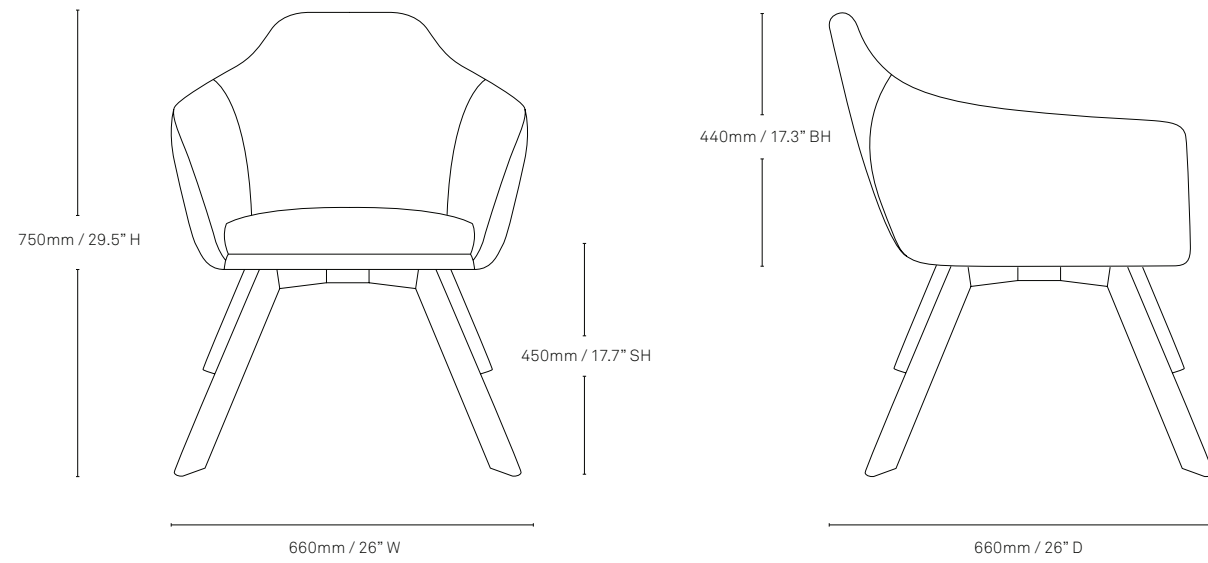

Specifications

Timber base

4-star on castors

4-star

4 legs

5-star on castors

Sled base

Glides

All measurements are in millimeters and inches

All intellectual property rights and copyrights are reserved. Nothing contained in this brochure may be reproduced without written permission. Schiavello Group Pty Ltd reserves the right to change any or all details without prior notice. All dimensions stated within this document are nominal and/or approximate only and subject to variation. SCH/SPSPAL001-A