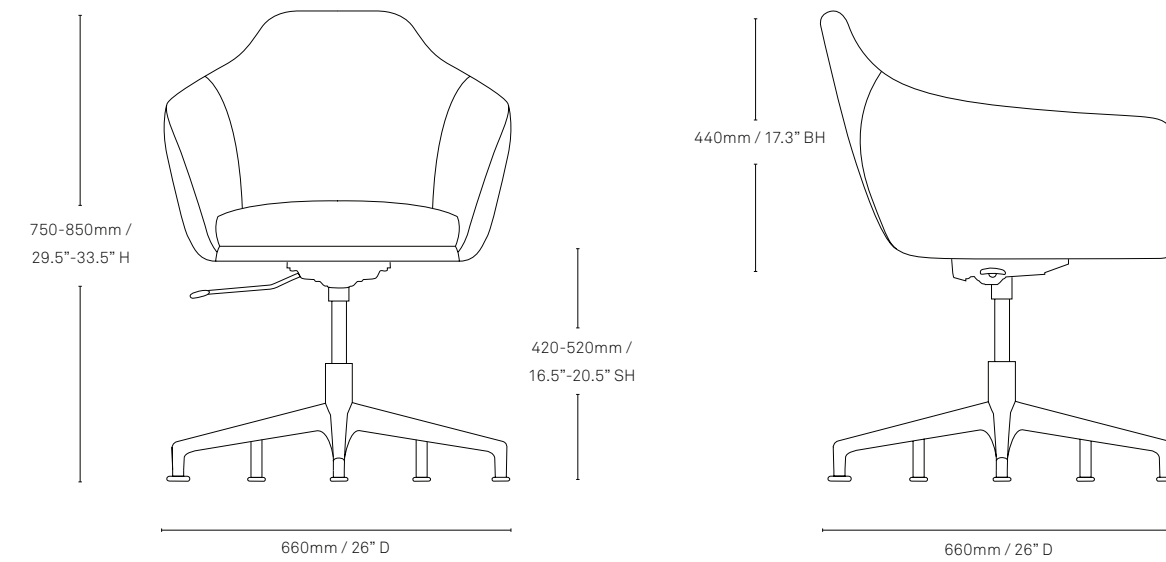

Glides

All measurements are in millimeters and inches