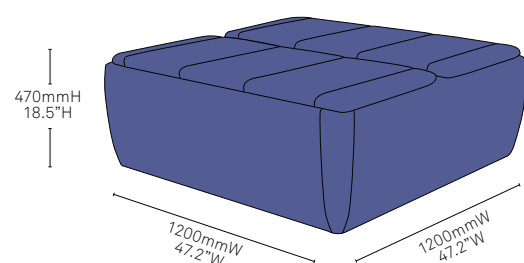

4 Seat Bench
Fully upholstered unit.
1 coloured plain fabric, vinyl or leather.