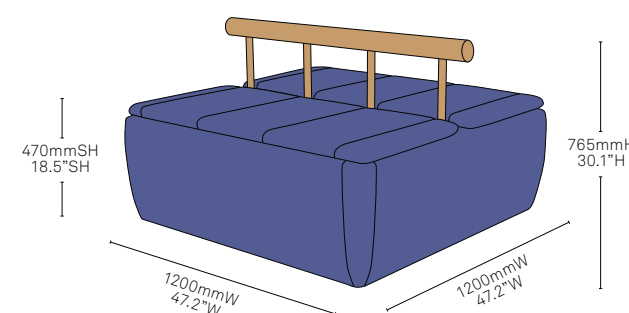

4 Seat Bench
Fully upholstered unit.
1 coloured plain fabric, vinyl or leather.