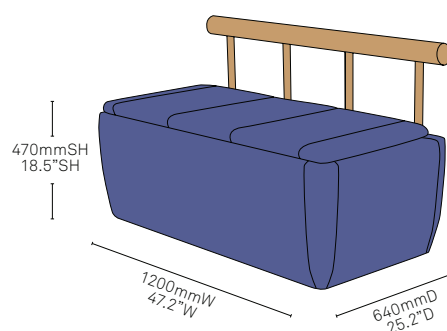

2 Seat Bench with Backrest
Fully upholstered unit.
1 coloured plain fabric, vinyl or leather.