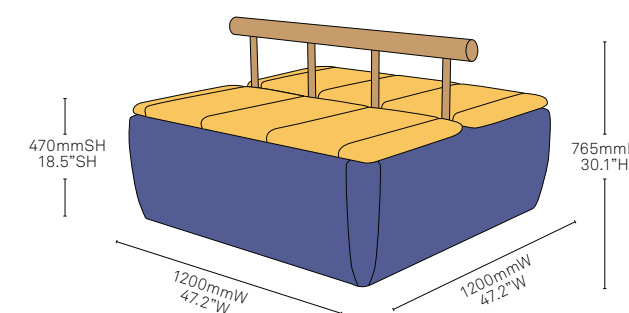

4 Seat Bench
Fully upholstered unit with backrest. Combination of 2 coloured plain fabrics, leather or vinyl.