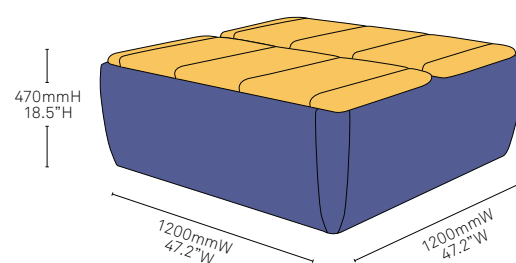

4 Seat Bench
Fully upholstered unit.
Combination of 2 coloured plain fabrics, leather or vinyl.