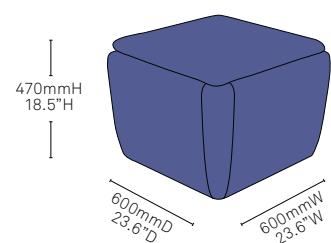

Specifications & Configurations

1 Seat Ottoman
Fully upholstered unit.
1 coloured plain fabric, vinyl or leather.