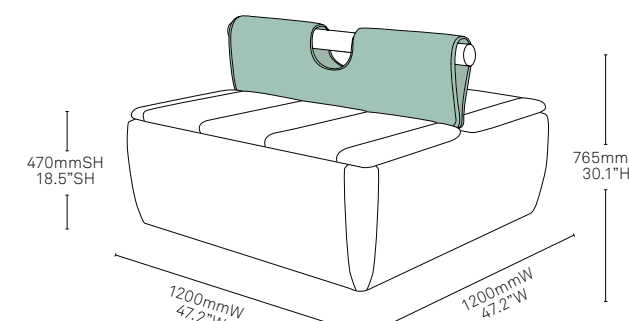

Backrest Blanket Double (full)

All measurements are in millimeters and inches