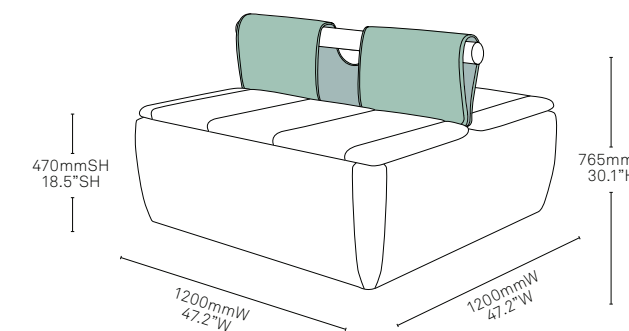

Backrest Blanket Double (half)