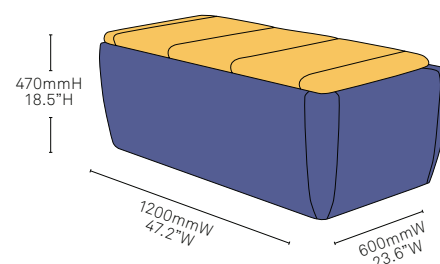

2 Seat Bench
Fully upholstered unit.
Combination of 2 coloured plain fabrics, leather or vinyl.