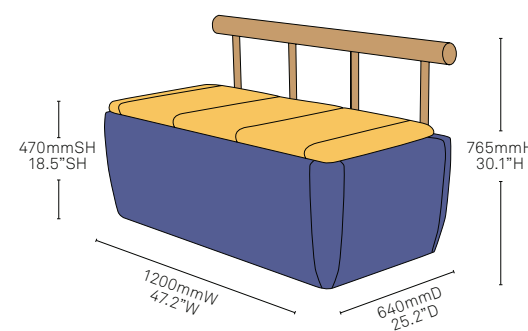

2 Seat Bench with Backrest
Fully upholstered unit with backrest. Combination of 2 coloured plain fabrics, leather or vinyl.