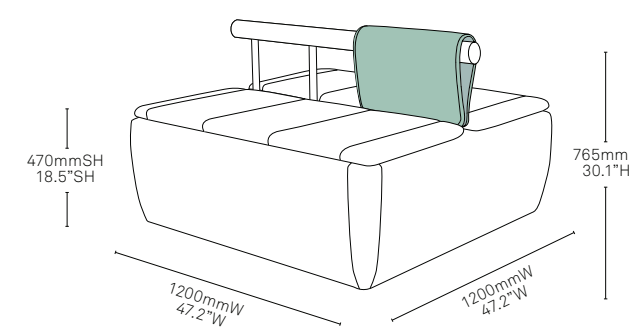

Backrest Blanket Single (full)