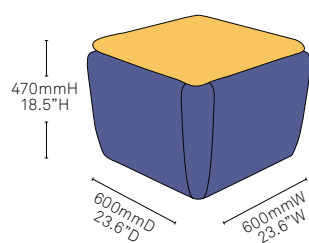

1 Seat Ottoman
Fully upholstered unit.
Combination of 2 coloured plain fabrics, leather or vinyl.