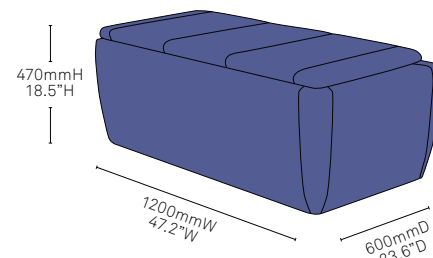

2 Seat Bench
Fully upholstered unit.
1 coloured plain fabric, vinyl or leather.