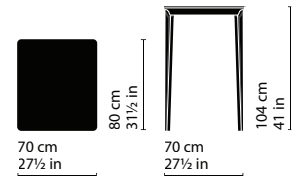

≥ Bell evu e T 06/FX, T06/L, T06/M
Table