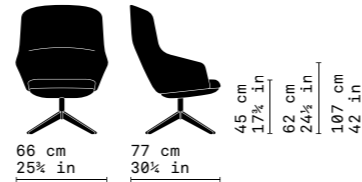

# Bellevue

design—This Weber

→ Bellevue 01  
Dining Chair

→ Bellevue 51  
Dining stacking chair

→ Bellevue 61  
Dining chair

→ Bellevue 02  
Dining armchair

\*\* → p 257  
(mod. 102)

→ Bellevue 04  
Lounge armchair

→ Bellevue 40  
Lounge armchair with swivel base,  
all metal Gray RAL 7016 lacquered

→ Bellevue 41  
Lounge armchair with metal swivel base, wooden spokes

→ Bellevue 16  
Love barstool

→ Bellevue 80  
Bergère armchair with swivel base, all metal Gray RAL 7016 lacquered to