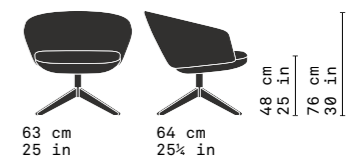

→ Bellevue 40
Lounge armchair with swivel base,
all metal Gray RAL 7016 lacquered