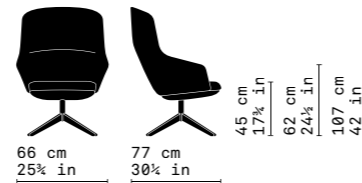

→ Bellevue 81
Bergère armchair with metal swivel base, wooden spokes