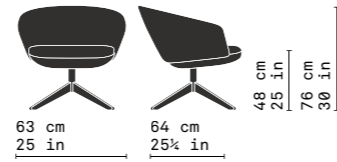

→ Bellevue 41
Lounge armchair with metal swivel base, wooden spokes

→ Bellevue 16
Love barstool