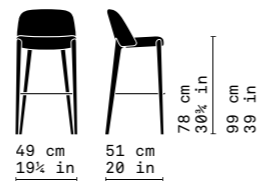

→ Bellevue 09  
Pouf

→ Bellevue T01/FX, T01/L, T01/M  
Low round coffee table

→ Bellevue 10  
Bench

→ Bellevue T02/FX, T02/L, T02/M  
High round coffee table

→ Bellevue 06  
Barstool

≥ Bell evu e T 03/FX, T03/L, T03/M  
Low rec tan gular coffee table