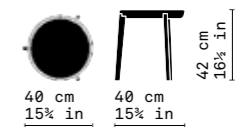

→ Bellevue T01/FX, T01/L, T01/M
Low round coffee table