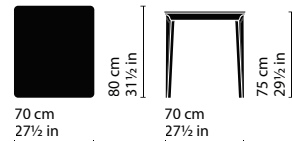

≥ Bell evu e T 05/FX, T05/L, T05/M
Table