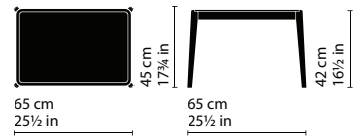

≥ Bell evu e T 04/FX, T04/L, T04/M
Hi gh rec tan gular coffee table