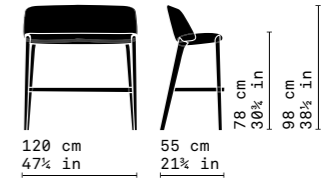

→ Bellevue 41
Lounge armchair with metal swivel base, wooden spokes

→ Bellevue 16
Love barstool

→ Bellevue 80
Bergère armchair with swivel base, all metal Gray RAL 7016 lacquered to

**
As an option, this model can be supplied with loose cushion and removable cushion cover. See detail on the right.

→ Bellevue 81
Bergère armchair with metal swivel base, wooden spokes

***
Bellevue 51, Bellevue 61
Detail

→ Bellevue 09
Pouf

→ Bellevue T01/FX, T01/L, T01/M
Low round coffee table

→ Bellevue 10
Bench

→ Bellevue T02/FX, T02/L, T02/M
High round coffee table

→ Bellevue 06
Barstool