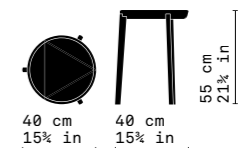

→ Bellevue 09  
Pouf

→ Bellevue T01/FX, T01/L, T01/M  
Low round coffee table

→ Bellevue 10  
Bench

→ Bellevue T02/FX, T02/L, T02/M  
High round coffee table

→ Bellevue 06  
Barstool

≥ Bell evu e T 03/FX, T03/L, T03/M  
Low rec tan gular coffee table