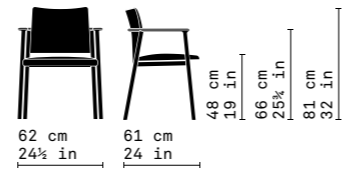

Lord

design—LucidiPevere

→ Lord 02
Dining armchair

→ Lord 22
Dining armchair

→ Lord 04
Lounge armchair seat h 42 cm

→ Lord 14
lounge armchair seat h 46 cm

→ Lord 05
Lounge settee seat h 42 cm

→ Lord 15
lounge settee seat h 46 cm