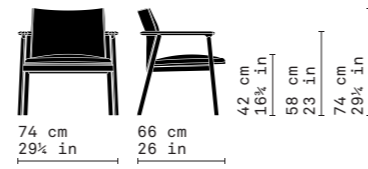

Lord

design—LucidiPevere

→ Lord 02
Dining armchair

→ Lord 22
Dining armchair

→ Lord 04
Lounge armchair seat h 42 cm

→ Lord 14
lounge armchair seat h 46 cm

→ Lord 05
Lounge settee seat h 42 cm

→ Lord 15
lounge settee seat h 46 cm