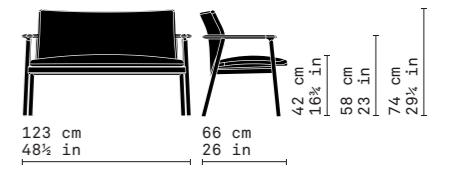

Lord

design—LucidiPevere

→ Lord 02
Dining armchair

→ Lord 22
Dining armchair

→ Lord 04
Lounge armchair seat h 42 cm

→ Lord 14
lounge armchair seat h 46 cm

→ Lord 05
Lounge settee seat h 42 cm

→ Lord 15
lounge settee seat h 46 cm