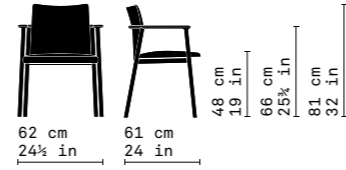

Lord

design—LucidiPevere

→ Lord 02
Dining armchair

→ Lord 22
Dining armchair

→ Lord 04
Lounge armchair seat h 42 cm

→ Lord 14
lounge armchair seat h 46 cm

→ Lord 05
Lounge settee seat h 42 cm

→ Lord 15
lounge settee seat h 46 cm