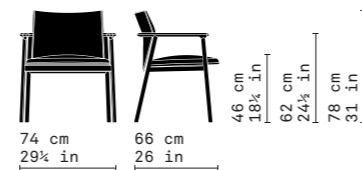

Lord

design—LucidiPevere

→ Lord 02
Dining armchair

→ Lord 22
Dining armchair

→ Lord 04
Lounge armchair seat h 42 cm

→ Lord 14
lounge armchair seat h 46 cm

→ Lord 05
Lounge settee seat h 42 cm

→ Lord 15
lounge settee seat h 46 cm