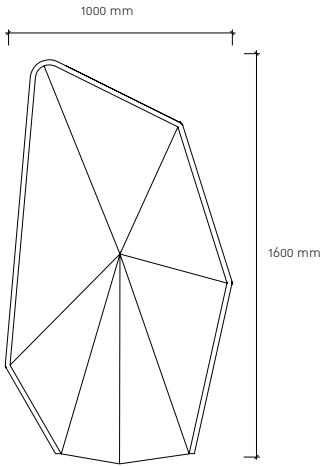

Specifications

STRATUS

Depth of 370 mm

CIRRUS

Depth of 300 mm

NIMBUS

Depth of 270 mm

ISOMETRIC VIEW

ISOMETRIC VIEW

ISOMETRIC VIEW

All measurements are in millimeters and inches

All intellectual property rights and copyrights are reserved. Nothing contained in this brochure may be reproduced without written permission. Schiavello Group Pty Ltd reserves the right to change any or all details without prior notice. All dimensions stated within this document are nominal and/or approximate only and subject to variation. SCH/SPSSOF01-A