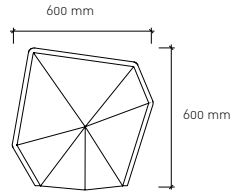

Specifications

STRATUS

Depth of 370 mm

CIRRUS

Depth of 300 mm

NIMBUS

Depth of 270 mm

ISOMETRIC VIEW

ISOMETRIC VIEW

ISOMETRIC VIEW

All measurements are in millimeters and inches

All intellectual property rights and copyrights are reserved. Nothing contained in this brochure may be reproduced without written permission. Schiavello Group Pty Ltd reserves the right to change any or all details without prior notice. All dimensions stated within this document are nominal and/or approximate only and subject to variation. SCH/SPSSOF01-A