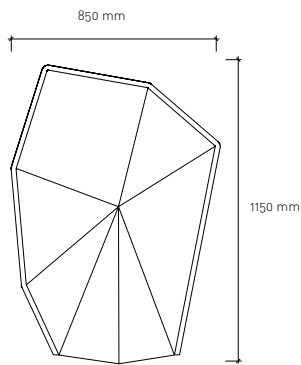

Specifications

STRATUS

Depth of 370 mm

CIRRUS

Depth of 300 mm

NIMBUS

Depth of 270 mm

ISOMETRIC VIEW

ISOMETRIC VIEW

ISOMETRIC VIEW

All measurements are in millimeters and inches

All intellectual property rights and copyrights are reserved. Nothing contained in this brochure may be reproduced without written permission. Schiavello Group Pty Ltd reserves the right to change any or all details without prior notice. All dimensions stated within this document are nominal and/or approximate only and subject to variation. SCH/SPSSOF01-A