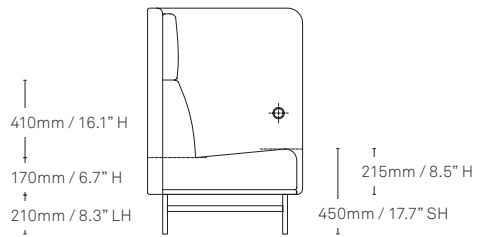

Specifications

Valli Sofa

Cove

Cross-Section

One-seater

Two-Seater

1600mm / 63" W

Three-Seater

2000mm / 78.7" W