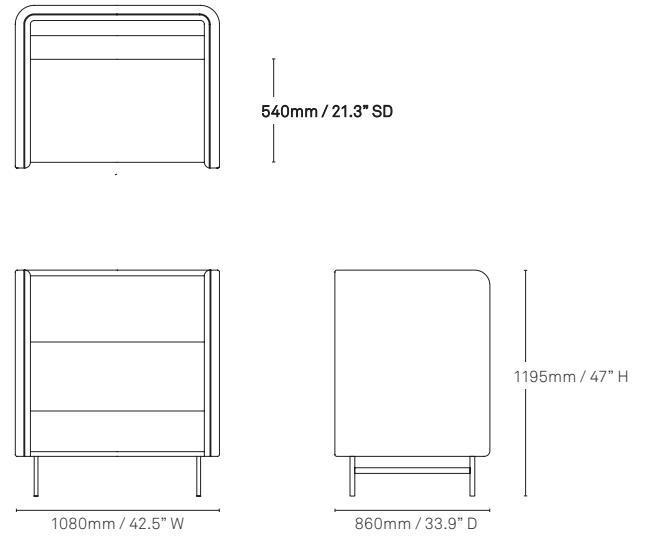

Specifications

Valli Sofa

Cove

Cross-Section

One-seater

Two-Seater

1600mm / 63" W

Three-Seater

2000mm / 78.7" W