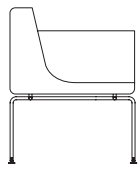

Pause

4-leg chair

620mm / 24.4" W

610mm / 24" D

765mm / 30.1" H

5-star base chair

620mm / 24.4" W

610mm / 24" D

680/765mm / 26.7/30.1" H

Table

500mm / 19.6" D

500mm / 19.6" W

400mm / 15.7" H

All measurements are in millimeters and inches

All intellectual property rights and copyrights are reserved. Nothing contained in this brochure may be reproduced without written permission. Schiavello Group Pty Ltd reserves the right to change any or all details without prior notice. All dimensions stated within this document are nominal and/or approximate only and subject to variation. SCH/SPSKPAU01-B