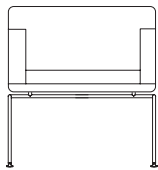

Pause

4-leg chair

620mm / 24.4" W

610mm / 24" D

765mm / 30.1" H

5-star base chair

620mm / 24.4" W

610mm / 24" D

680/765mm / 26.7/30.1" H

Table

500mm / 19.6" D

500mm / 19.6" W

400mm / 15.7" H

All measurements are in millimeters and inches

All intellectual property rights and copyrights are reserved. Nothing contained in this brochure may be reproduced without written permission. Schiavello Group Pty Ltd reserves the right to change any or all details without prior notice. All dimensions stated within this document are nominal and/or approximate only and subject to variation. SCH/SPSKPAU01-B