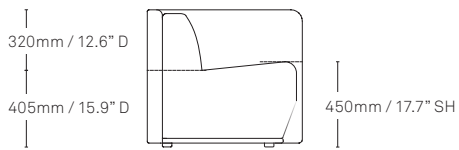

## Drift

Cross-Section

One-seater

810mm / 31.9" W

725mm / 28.5" H

860mm / 33.9" W

Two-Seater

1600mm / 63" W

Three-Seater

2000mm / 78.7" W