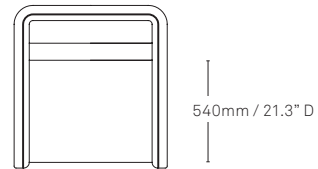

## Drift

Cross-Section

One-seater

810mm / 31.9" W

725mm / 28.5" H

860mm / 33.9" W

Two-Seater

1600mm / 63" W

Three-Seater

2000mm / 78.7" W