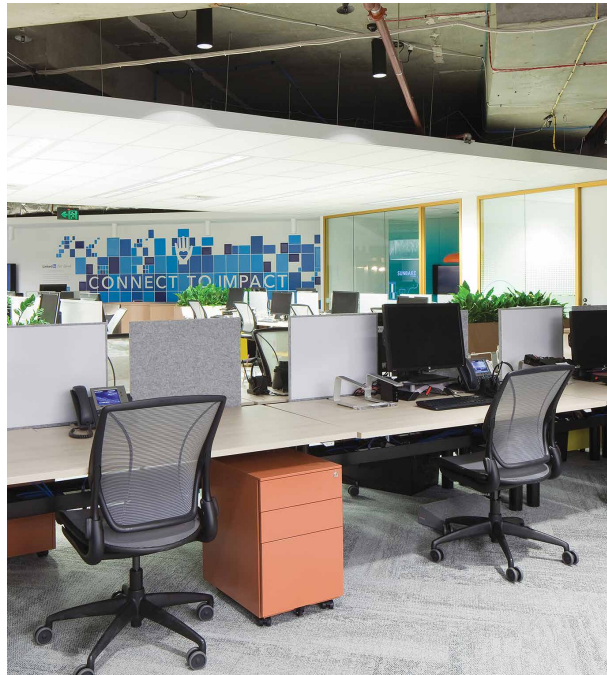

schiaavello

CASE STUDY

A truly unique interior for LinkedIn Sydney, Australia

LinkedIn's new Australian headquarters at 1 Martin Place in Sydney provided Schiavello with the opportunity to collaborate on one of the most unique furniture projects of 2015.

A shared surface statement

The task was to create one flowing 'mega desk' – a shared surface that would connect LinkedIn's people and symbolise the professional networking company's open, collaborative working philosophy. The height-adjustable, highly detailed, and integrated statement was to encompass the entire fit out; ebbing through 3600sqm and two floors.

Schiavello worked collaboratively with Woods Bagot to develop the design. The sit/stand Krossi Workstation system provided the backbone for the snake-like structure. More than 126 various work points included corner configurations used to create the curvilinear form. Where the desk spanned voids, moved in a vertical direction, or broke off into shared nodes, Schiavello subsidiary Prima Architectural was called upon to incorporate custom joinery pieces, such as the contouring, solid timber reception units, upturned curved panels, and planter boxes. Voids were also addressed through suspended fabricated canopies, which acted as cocooned collaborative zones.