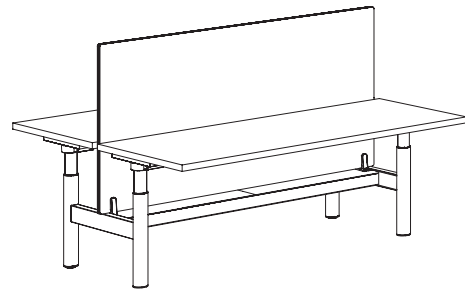

Rectilinear Worktop / Back-to-back cluster with dividing panel