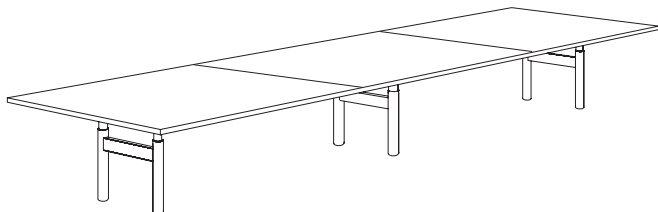

Rectilinear bridged leg

T-leg Fixed 720mm / 28.3"
A-leg Height adjustable 610–900mm / 24–35.4"
B-leg Height adjustable 700–1050mm / 27.5–41.3"

Width 1600mm / 63"
Length 4800–6000mm / 189–236.2"