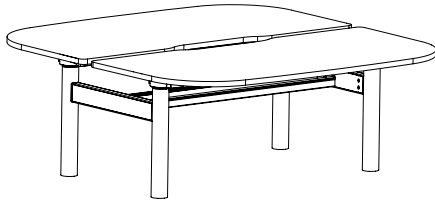

Configurations

KROSSI

Worktops

25–33mm / 1–1.2" Thick
800mm / 31.5" W
1400–2000mm / 55.1–78.7" L

Leg Configurations

Fixed height	720 & 1050mm / 28.3 & 41.3"
Single stage type A	610–1000mm / 24–39.3"
Single stage type B	700–1200mm / 27.6–47.3"
Dual stage	620–1220mm / 24.4–48"

Workstations

Enhanced Worktop / Back-to-back cluster