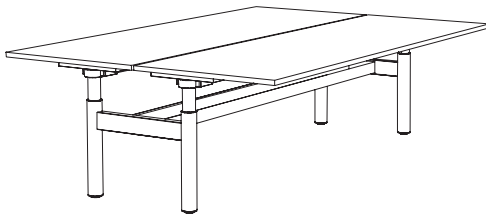

Rectilinear Worktop / back-to-back cluster