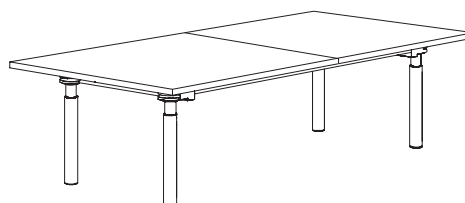

Rectilinear column leg

T-leg Fixed 720mm / 28.3"
A-leg Height adjustable 610–900mm / 24–35.4"
B-leg Height adjustable 700–1050mm / 27.5–41.3"

Width 1300mm / 51.1"
Length 2400–3000mm / 94.5–118.1"