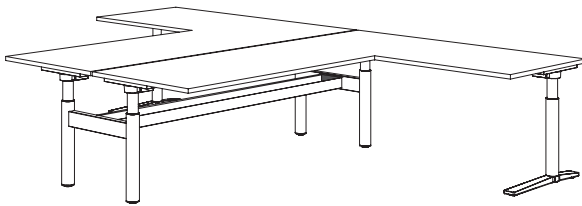

Configurations

KROSSI

Worktops

25–33mm / 1–1.2" Thick
800mm / 31.5" W
1400–2000mm / 55.1–78.7" L

Leg Configurations

Fixed height	720 & 1050mm / 28.3 & 41.3"
Single stage type A	610–1000mm / 24–39.3"
Single stage type B	700–1200mm / 27.6–47.3"
Dual stage	620–1220mm / 24.4–48"

Workstations

90° Two-way workstation