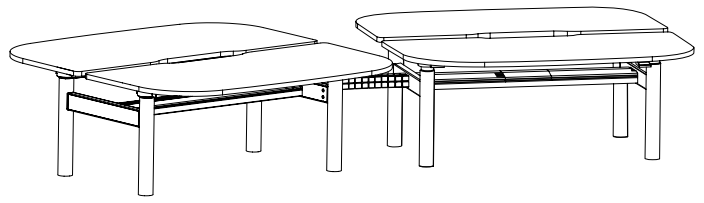

Enhanced Worktop / Back-to-back cluster of four with articulator