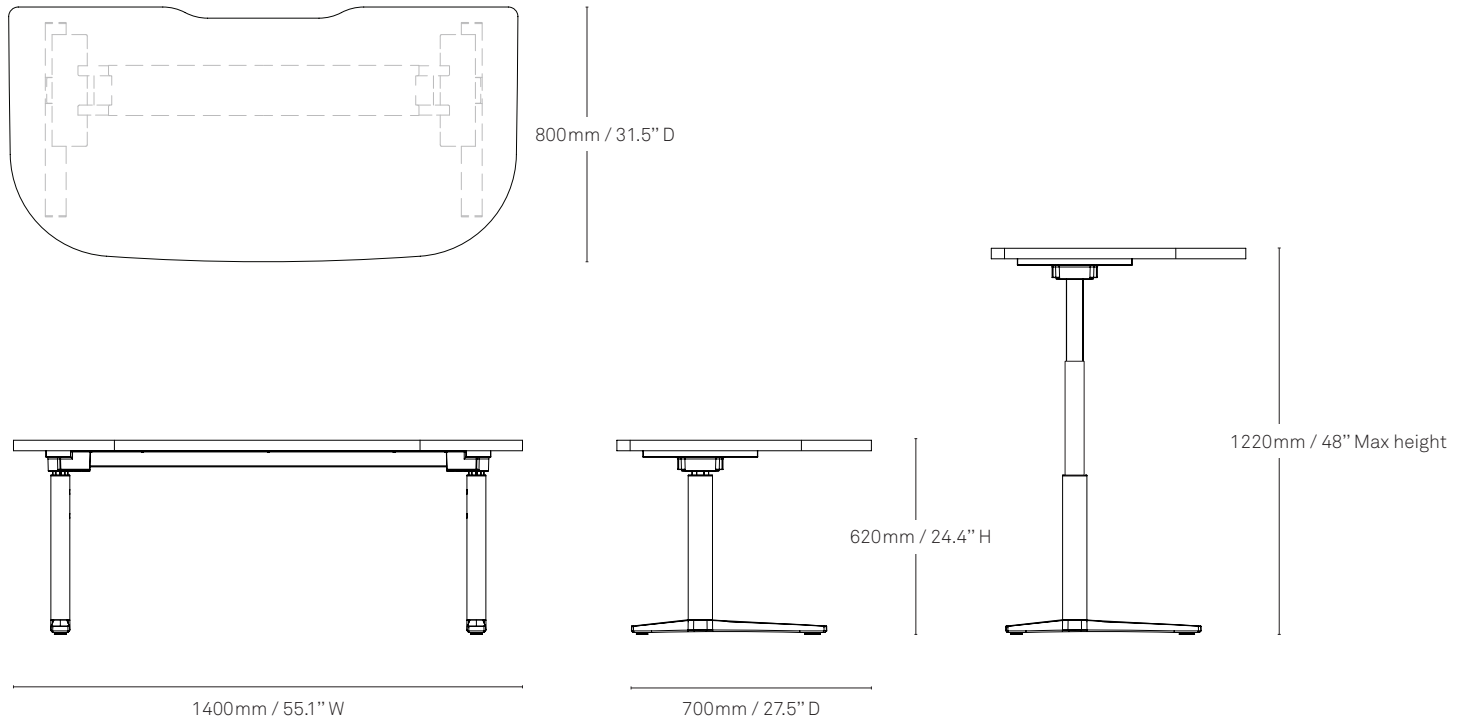

Specifications

KROSSI

Worktops

25-33mm / 1-1.2" Thick
800mm / 31.5" W
1400-2000mm / 55.1-78.7" L

Leg Configurations

Fixed height	720 & 1050mm / 28.3 & 41.3"
Single stage type A	610-1000mm / 24-39.3"
Single stage type B	700-1200mm / 27.6-47.3"
Dual stage	620-1220mm / 24.4-48"

Workstations

Enhanced dual stage

All measurements are in millimeters and inches

All intellectual property rights and copyrights are reserved. Nothing contained in this brochure may be reproduced without written permission. Schiavello Group Pty Ltd reserves the right to change any or all details without prior notice. All dimensions stated within this document are nominal and/or approximate only and subject to variation. SCH/SSKRO22-B

schiaavello