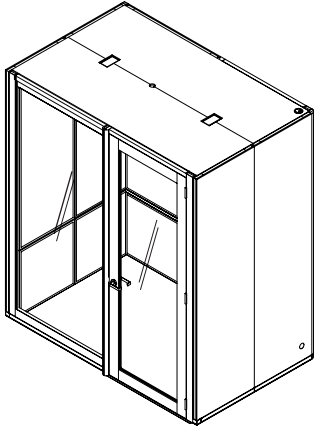

Specifications

WORK ROOM

WORK ROOM

Standard height : 2550mm

WORK ROOM Rear wall available in
2 x solid panel
2 x panel glazed glass

WORK ROOM Front wall available in
Right glass door and Left 1 x glazed panel

Front: Offset door panel

Booth back: Acoustic panel

Booth back: Glazed panel