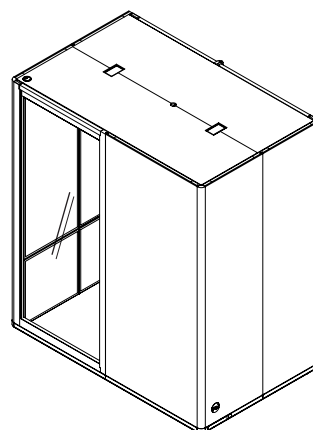

Specifications

WORK ROOM

WORK ROOM

Standard height : 2550mm

WORK ROOM Rear wall available in
2 x solid panel
2 x panel glazed glass

WORK ROOM Front wall available in
Right glass door and Left 1 x glazed panel

Front: Offset door panel

Booth back: Acoustic panel

Booth back: Glazed panel