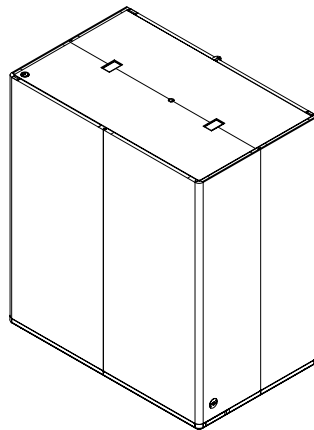

Specifications

WORK ROOM

WORK ROOM

Standard height : 2550mm

WORK ROOM Rear wall available in
2 x solid panel
2 x panel glazed glass

WORK ROOM Front wall available in
Right glass door and Left 1 x glazed panel

Front: Offset door panel

Booth back: Acoustic panel

Booth back: Glazed panel