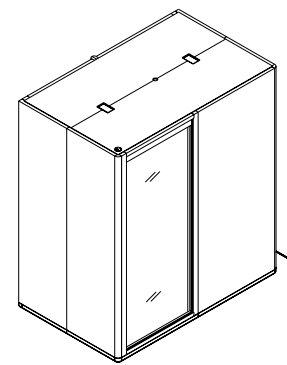

## Work Room

Available in two heights.

Work Room back available in acoustic panel or acoustic glass.

Booth back: acoustic panel

Booth back: acoustic glass

1400mm / 55" D

2300mm / 90.5" W

2300mm / 90.5" H

1400mm / 55" D

2300mm / 90.5" W

2550mm / 100.4" H

## Work Room with fins

Booth back: acoustic panel

Booth back: acoustic glass

1430mm / 56.3" D

1600mm / 63" D

2300mm / 90.5" W

2300mm / 90.5" H

1430mm / 56.3" D

1600mm / 63" D

2300mm / 90.5" W

2550mm / 100.4" H