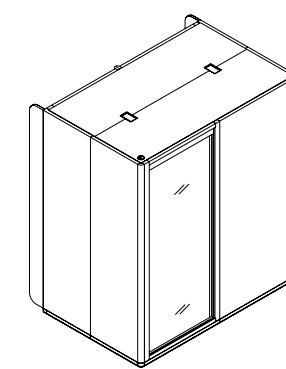

## Work Room

Available in two heights.

Work Room back available in acoustic panel or acoustic glass.

Booth back: acoustic panel

Booth back: acoustic glass

1400mm / 55" D

2300mm / 90.5" W

2300mm / 90.5" H

1400mm / 55" D

2300mm / 90.5" W

2550mm / 100.4" H

## Work Room with fins

Booth back: acoustic panel

Booth back: acoustic glass

1430mm / 56.3" D

1600mm / 63" D

2300mm / 90.5" W

2300mm / 90.5" H

1430mm / 56.3" D

1600mm / 63" D

2300mm / 90.5" W

2550mm / 100.4" H