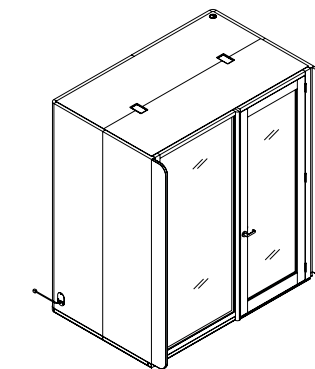

## Work Room

Available in two heights.

Work Room back available in acoustic panel or acoustic glass.

Booth back: acoustic panel

Booth back: acoustic glass

1400mm / 55" D

2300mm / 90.5" W

2300mm / 90.5" H

1400mm / 55" D

2300mm / 90.5" W

2550mm / 100.4" H

## Work Room with fins

Booth back: acoustic panel

Booth back: acoustic glass

1430mm / 56.3" D

1600mm / 63" D

2300mm / 90.5" W

2300mm / 90.5" H

1430mm / 56.3" D

1600mm / 63" D

2300mm / 90.5" W

2550mm / 100.4" H