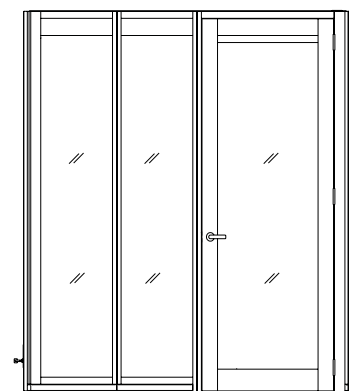

## Work Room

Available in two heights.

Work Room back available in acoustic panel or acoustic glass.

Booth back: acoustic panel

Booth back: acoustic glass

1400mm / 55" D

2300mm / 90.5" W

2300mm / 90.5" H

1400mm / 55" D

2300mm / 90.5" W

2550mm / 100.4" H

## Work Room with fins

Booth back: acoustic panel

Booth back: acoustic glass

1430mm / 56.3" D

1600mm / 63" D

2300mm / 90.5" W

2300mm / 90.5" H

1430mm / 56.3" D

1600mm / 63" D

2300mm / 90.5" W

2550mm / 100.4" H