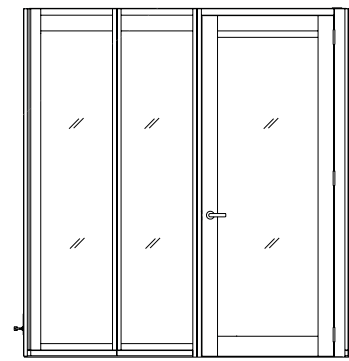

## Work Room

Available in two heights.

Work Room back available in acoustic panel or acoustic glass.

Booth back: acoustic panel

Booth back: acoustic glass

1400mm / 55" D

2300mm / 90.5" W

2300mm / 90.5" H

1400mm / 55" D

2300mm / 90.5" W

2550mm / 100.4" H

## Work Room with fins

Booth back: acoustic panel

Booth back: acoustic glass

1430mm / 56.3" D

1600mm / 63" D

2300mm / 90.5" W

2300mm / 90.5" H

1430mm / 56.3" D

1600mm / 63" D

2300mm / 90.5" W

2550mm / 100.4" H