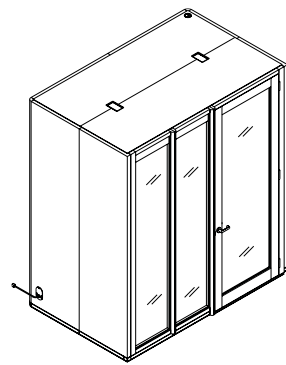

## Work Room

Available in two heights.

Work Room back available in acoustic panel or acoustic glass.

Booth back: acoustic panel

Booth back: acoustic glass

1400mm / 55" D

2300mm / 90.5" W

2300mm / 90.5" H

1400mm / 55" D

2300mm / 90.5" W

2550mm / 100.4" H

## Work Room with fins

Booth back: acoustic panel

Booth back: acoustic glass

1430mm / 56.3" D

1600mm / 63" D

2300mm / 90.5" W

2300mm / 90.5" H

1430mm / 56.3" D

1600mm / 63" D

2300mm / 90.5" W

2550mm / 100.4" H