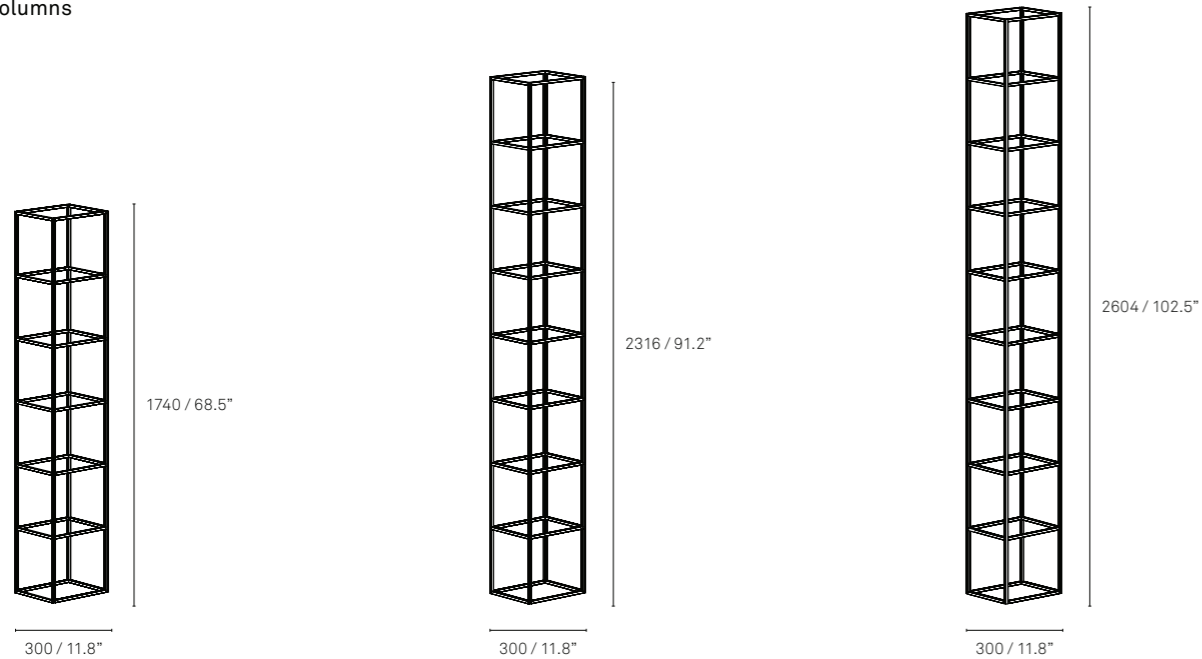

Specifications and Configurations

Columns

Grids

Shelves, Weights and Accessories

Pot Holder

Column - 298 x 298 / 11.7" x 11.7"
 Grid Centre - 298 x 286 / 11.7" x 11.5"
 Grid End - 298 x 292 / 11.7" x 11.5"
 Pot Dimension - 210mm / 8.2" DIA

Weight

Column - 298 x 298 / 11.7" x 11.7"
 Grid Centre - 298 x 286 / 11.7" x 11.5"
 Grid End - 298 x 292 / 11.7" x 11.5"

Shelf

Column - 298 x 298 / 11.7" x 11.7"
 Grid Centre - 298 x 286 / 11.7" x 11.5"
 Grid End - 298 x 292 / 11.7" x 11.5"

Extra Weight

Column - 298 x 298 / 11.7" x 11.7"
 Grid Centre - 298 x 286 / 11.7" x 11.5"
 Grid End - 298 x 292 / 11.7" x 11.5"

Joiner Bracket

30 W x 20 H x 13 D
 1.2" W x 0.8" H x 0.5" D

Ceiling Bracket

350 W x 200 H x 50 D
 13.8" W x 7.9" H x 2" D

Drip Tray

Column - 298 x 298 / 11.7" x 11.7"
 Grid Centre - 298 x 286 / 11.7" x 11.5"
 Grid End - 298 x 292 / 11.7" x 11.5"

All measurements are in millimeters and inches

All intellectual property rights and copyrights are reserved. Nothing contained in this brochure may be reproduced without written permission. Schiavello Group Pty Ltd reserves the right to change any or all details without prior notice. All dimensions stated within this document are nominal and/or approximate only and subject to variation. SCH/SPSV01-A