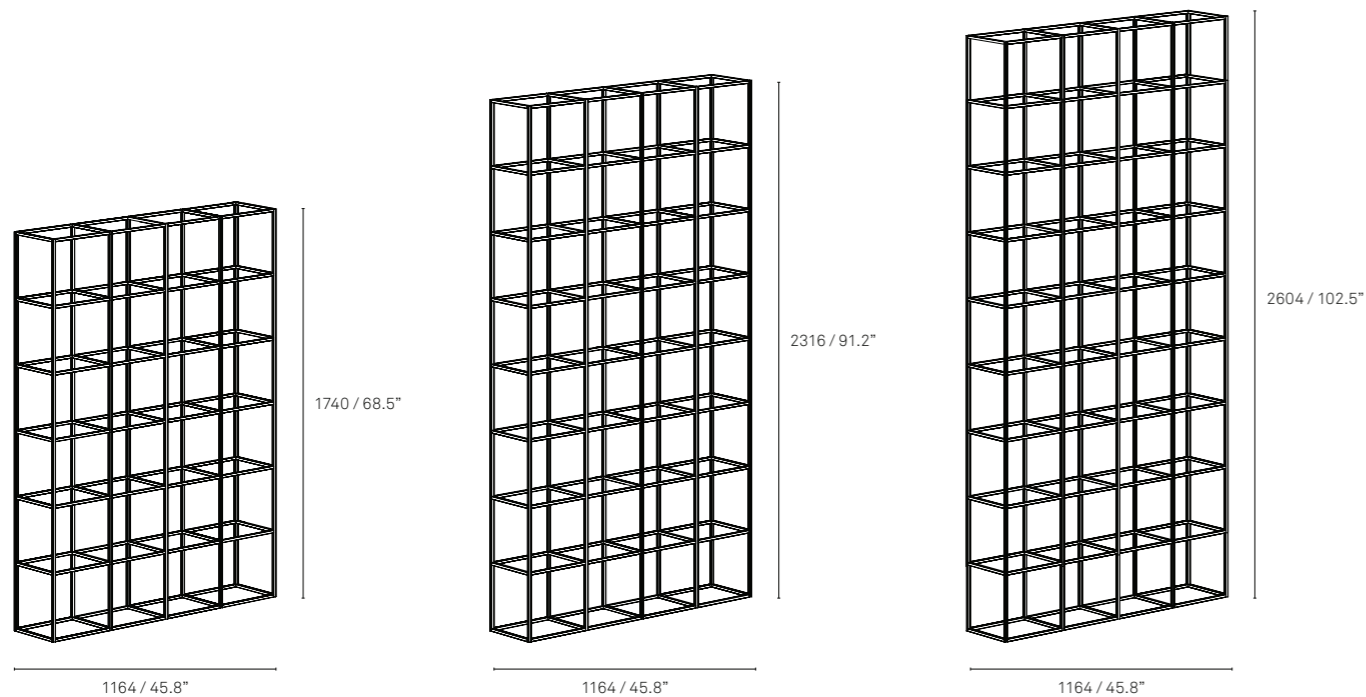

Specifications and Configurations

Columns

Grids

Shelves, Weights and Accessories

Pot Holder

Column - 298 x 298 / 11.7" x 11.7"
 Grid Centre - 298 x 286 / 11.7" x 11.5"
 Grid End - 298 x 292 / 11.7" x 11.5"
 Pot Dimension - 210mm / 8.2" DIA

Weight

Column - 298 x 298 / 11.7" x 11.7"
 Grid Centre - 298 x 286 / 11.7" x 11.5"
 Grid End - 298 x 292 / 11.7" x 11.5"

Shelf

Column - 298 x 298 / 11.7" x 11.7"
 Grid Centre - 298 x 286 / 11.7" x 11.5"
 Grid End - 298 x 292 / 11.7" x 11.5"

Extra Weight

Column - 298 x 298 / 11.7" x 11.7"
 Grid Centre - 298 x 286 / 11.7" x 11.5"
 Grid End - 298 x 292 / 11.7" x 11.5"

Joiner Bracket

30 W x 20 H x 13 D
 1.2" W x 0.8" H x 0.5" D

Ceiling Bracket

350 W x 200 H x 50 D
 13.8" W x 7.9" H x 2" D

Drip Tray

Column - 298 x 298 / 11.7" x 11.7"
 Grid Centre - 298 x 286 / 11.7" x 11.5"
 Grid End - 298 x 292 / 11.7" x 11.5"

All measurements are in millimeters and inches

All intellectual property rights and copyrights are reserved. Nothing contained in this brochure may be reproduced without written permission. Schiavello Group Pty Ltd reserves the right to change any or all details without prior notice. All dimensions stated within this document are nominal and/or approximate only and subject to variation. SCH/SPSV01-A