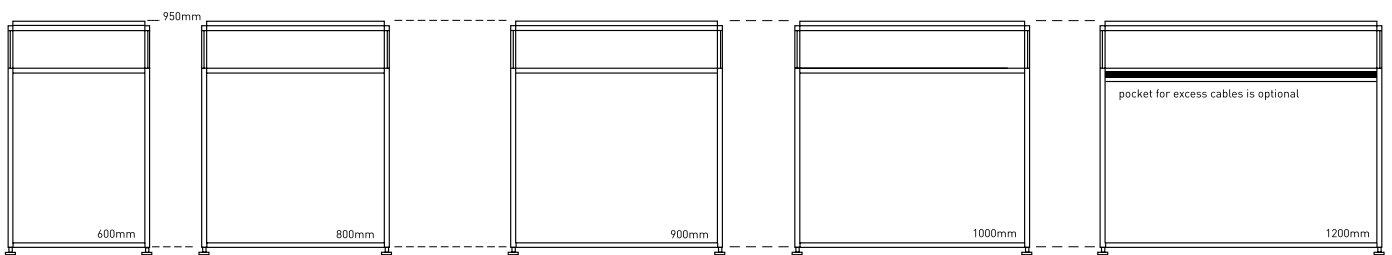

Specifications

Typical panel dimensions

All measurements are in millimeters

All intellectual property rights and copyrights are reserved. Nothing contained in this brochure may be reproduced without written permission. Schiavello Group Pty Ltd reserves the right to change any or all details without prior notice. All dimensions stated within this document are nominal and/or approximate only and subject to variation. SCH/SPSINT01-A