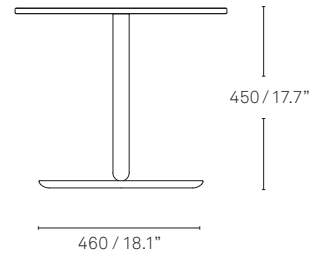

# Specifications

---

OTM

Height Adjustable (200 / 7.9")

Fixed Height

All measurements are in millimeters and inches

All intellectual property rights and copyrights are reserved. Nothing contained in this brochure may be reproduced without written permission. Schiavello Group Pty Ltd reserves the right to change any or all details without prior notice. All dimensions stated within this document are nominal and/or approximate only and subject to variation. SCH/SPSOTM01-A