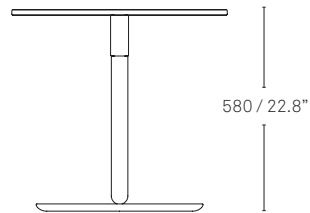

# Specifications

---

OTM

Height Adjustable (200 / 7.9")

Fixed Height

All measurements are in millimeters and inches

All intellectual property rights and copyrights are reserved. Nothing contained in this brochure may be reproduced without written permission. Schiavello Group Pty Ltd reserves the right to change any or all details without prior notice. All dimensions stated within this document are nominal and/or approximate only and subject to variation. SCH/SPSOTM01-A