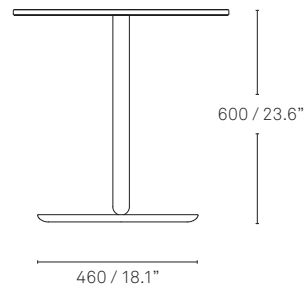

# Specifications

---

OTM

Height Adjustable (200 / 7.9")

Fixed Height

All measurements are in millimeters and inches

All intellectual property rights and copyrights are reserved. Nothing contained in this brochure may be reproduced without written permission. Schiavello Group Pty Ltd reserves the right to change any or all details without prior notice. All dimensions stated within this document are nominal and/or approximate only and subject to variation. SCH/SPSOTM01-A