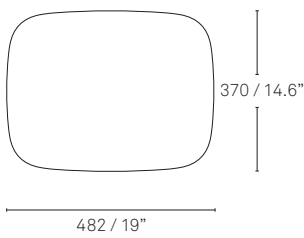

# Specifications

---

OTM

Height Adjustable (200 / 7.9")

Fixed Height

All measurements are in millimeters and inches

All intellectual property rights and copyrights are reserved. Nothing contained in this brochure may be reproduced without written permission. Schiavello Group Pty Ltd reserves the right to change any or all details without prior notice. All dimensions stated within this document are nominal and/or approximate only and subject to variation. SCH/SPSOTM01-A