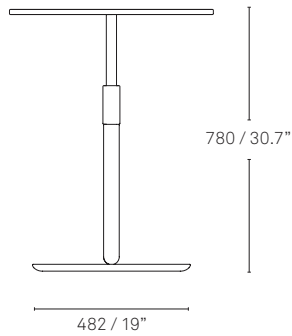

# Specifications

---

OTM

Height Adjustable (200 / 7.9")

Fixed Height

All measurements are in millimeters and inches

All intellectual property rights and copyrights are reserved. Nothing contained in this brochure may be reproduced without written permission. Schiavello Group Pty Ltd reserves the right to change any or all details without prior notice. All dimensions stated within this document are nominal and/or approximate only and subject to variation. SCH/SPSOTM01-A