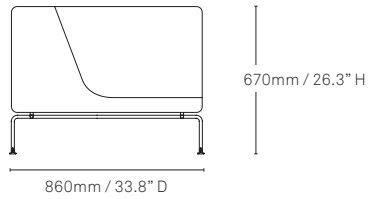

Specifications

Kayt Collection

Rest Seating

Cross-section

One-seater

Two-seater

Three-seater

Four-seater

Bench

All measurements are in millimeters and inches

All intellectual property rights and copyrights are reserved. Nothing contained in this brochure may be reproduced without written permission. Schiavello Group Pty Ltd reserves the right to change any or all details without prior notice. All dimensions stated within this document are nominal and/or approximate only and subject to variation. SCH/SPSKRES01-C