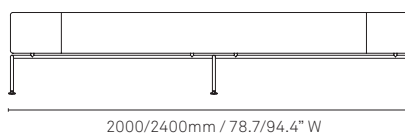

Specifications

Kayt Collection

Rest Seating

Cross-section

One-seater

Two-seater

Three-seater

Four-seater

Bench

All measurements are in millimeters and inches

All intellectual property rights and copyrights are reserved. Nothing contained in this brochure may be reproduced without written permission. Schiavello Group Pty Ltd reserves the right to change any or all details without prior notice. All dimensions stated within this document are nominal and/or approximate only and subject to variation. SCH/SPSKRES01-C