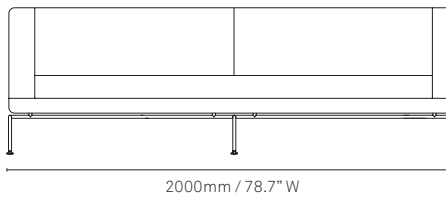

Specifications

Kayt Collection

Rest Seating

Cross-section

One-seater

Two-seater

Three-seater

Four-seater

Bench

All measurements are in millimeters and inches

All intellectual property rights and copyrights are reserved. Nothing contained in this brochure may be reproduced without written permission. Schiavello Group Pty Ltd reserves the right to change any or all details without prior notice. All dimensions stated within this document are nominal and/or approximate only and subject to variation. SCH/SPSKRES01-C