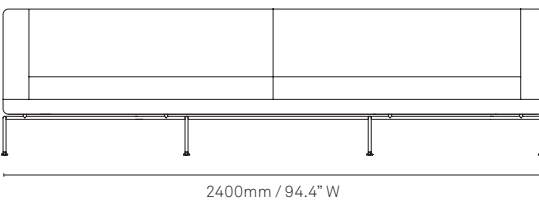

Specifications

Kayt Collection

Rest Seating

Cross-section

One-seater

Two-seater

Three-seater

Four-seater

Bench

All measurements are in millimeters and inches

All intellectual property rights and copyrights are reserved. Nothing contained in this brochure may be reproduced without written permission. Schiavello Group Pty Ltd reserves the right to change any or all details without prior notice. All dimensions stated within this document are nominal and/or approximate only and subject to variation. SCH/SPSKRES01-C