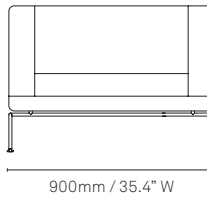

Specifications

Kayt Collection

Rest Seating

Cross-section

One-seater

Two-seater

Three-seater

Four-seater

Bench

All measurements are in millimeters and inches

All intellectual property rights and copyrights are reserved. Nothing contained in this brochure may be reproduced without written permission. Schiavello Group Pty Ltd reserves the right to change any or all details without prior notice. All dimensions stated within this document are nominal and/or approximate only and subject to variation. SCH/SPSKRES01-C