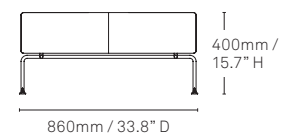

Specifications

Kayt Collection

Rest Seating

Cross-section

One-seater

Two-seater

Three-seater

Four-seater

Bench

All measurements are in millimeters and inches

All intellectual property rights and copyrights are reserved. Nothing contained in this brochure may be reproduced without written permission. Schiavello Group Pty Ltd reserves the right to change any or all details without prior notice. All dimensions stated within this document are nominal and/or approximate only and subject to variation. SCH/SPSKRES01-C