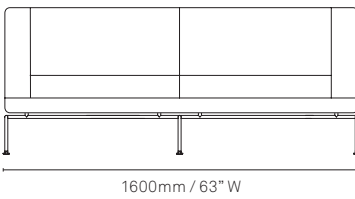

Specifications

Kayt Collection

Rest Seating

Cross-section

One-seater

Two-seater

Three-seater

Four-seater

Bench

All measurements are in millimeters and inches

All intellectual property rights and copyrights are reserved. Nothing contained in this brochure may be reproduced without written permission. Schiavello Group Pty Ltd reserves the right to change any or all details without prior notice. All dimensions stated within this document are nominal and/or approximate only and subject to variation. SCH/SPSKRES01-C