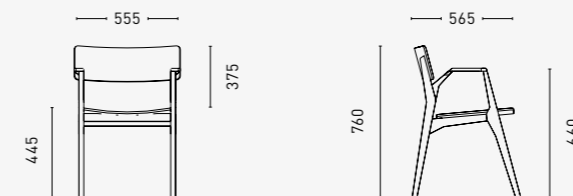

Specifications

STANDARD

Front

Side

Front

Side

Front

Side

LOUNGER

Front

Side

Front

Side

All measurements are in millimeters and inches

All intellectual property rights and copyrights are reserved. Nothing contained in this brochure may be reproduced without written permission. Schiavello Group Pty Ltd reserves the right to change any or all details without prior notice. All dimensions stated within this document are nominal and/or approximate only and subject to variation. SCH/SPSMAUI01-A