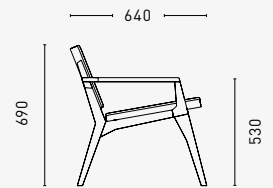

Specifications

STANDARD

Front

Side

Front

Side

Front

Side

LOUNGER

Front

Side

Front

Side

All measurements are in millimeters and inches

All intellectual property rights and copyrights are reserved. Nothing contained in this brochure may be reproduced without written permission. Schiavello Group Pty Ltd reserves the right to change any or all details without prior notice. All dimensions stated within this document are nominal and/or approximate only and subject to variation. SCH/SPSMAUI01-A