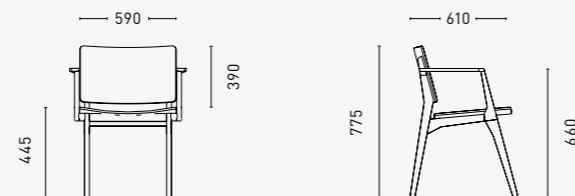

Specifications

STANDARD

Front

Side

Front

Side

Front

Side

LOUNGER

Front

Side

Front

Side

All measurements are in millimeters and inches

All intellectual property rights and copyrights are reserved. Nothing contained in this brochure may be reproduced without written permission. Schiavello Group Pty Ltd reserves the right to change any or all details without prior notice. All dimensions stated within this document are nominal and/or approximate only and subject to variation. SCH/SPSMAUI01-A