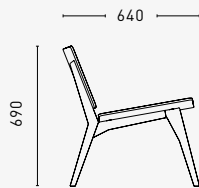

Specifications

STANDARD

Front

Side

Front

Side

Front

Side

LOUNGER

Front

Side

Front

Side

All measurements are in millimeters and inches

All intellectual property rights and copyrights are reserved. Nothing contained in this brochure may be reproduced without written permission. Schiavello Group Pty Ltd reserves the right to change any or all details without prior notice. All dimensions stated within this document are nominal and/or approximate only and subject to variation. SCH/SPSMAUI01-A