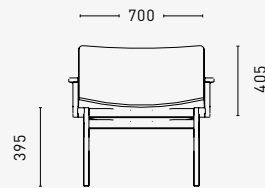

Specifications

STANDARD

Front

Side

Front

Side

Front

Side

LOUNGER

Front

Side

Front

Side

All measurements are in millimeters and inches

All intellectual property rights and copyrights are reserved. Nothing contained in this brochure may be reproduced without written permission. Schiavello Group Pty Ltd reserves the right to change any or all details without prior notice. All dimensions stated within this document are nominal and/or approximate only and subject to variation. SCH/SPSMAUI01-A