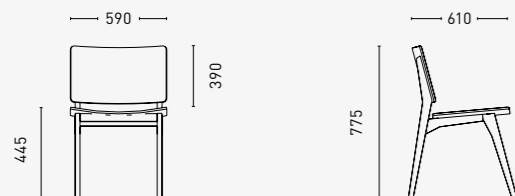

Specifications

STANDARD

Front

Side

Front

Side

Front

Side

LOUNGER

Front

Side

Front

Side

All measurements are in millimeters and inches

All intellectual property rights and copyrights are reserved. Nothing contained in this brochure may be reproduced without written permission. Schiavello Group Pty Ltd reserves the right to change any or all details without prior notice. All dimensions stated within this document are nominal and/or approximate only and subject to variation. SCH/SPSMAUI01-A