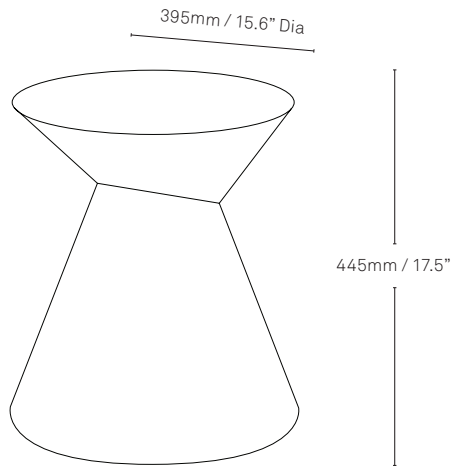

Specifications

La La stool

All measurements are in millimeters and inches

All intellectual property rights and copyrights are reserved. Nothing contained in this brochure may be reproduced without written permission. Schiavello Group Pty Ltd reserves the right to change any or all details without prior notice. All dimensions stated within this document are nominal and/or approximate only and subject to variation. SCH/SPS10101-A