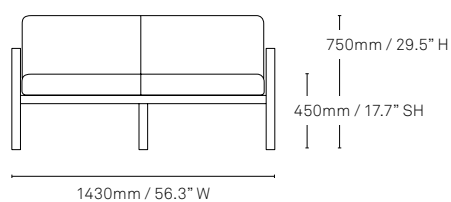

Specifications

Toro Badjo 1 seater lounge chair

Toro Badjo 2 seater sofa

Toro Badjo 3 seater sofa

All measurements are in millimeters and inches

All intellectual property rights and copyrights are reserved. Nothing contained in this brochure may be reproduced without written permission. Schiavello Group Pty Ltd reserves the right to change any or all details without prior notice. All dimensions stated within this document are nominal and/or approximate only and subject to variation. SCH/SPSTOROB01-B