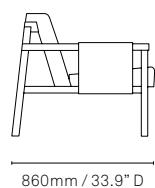

Specifications

Toro Badjo 1 seater lounge chair

Toro Badjo 2 seater sofa

Toro Badjo 3 seater sofa

All measurements are in millimeters and inches

All intellectual property rights and copyrights are reserved. Nothing contained in this brochure may be reproduced without written permission. Schiavello Group Pty Ltd reserves the right to change any or all details without prior notice. All dimensions stated within this document are nominal and/or approximate only and subject to variation. SCH/SPSTOROB01-B