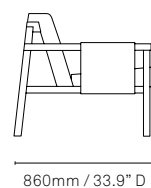

Specifications

Toro Badjo 1 seater lounge chair

Toro Badjo 2 seater sofa

Toro Badjo 3 seater sofa

All measurements are in millimeters and inches

All intellectual property rights and copyrights are reserved. Nothing contained in this brochure may be reproduced without written permission. Schiavello Group Pty Ltd reserves the right to change any or all details without prior notice. All dimensions stated within this document are nominal and/or approximate only and subject to variation. SCH/SPSTOROB01-B