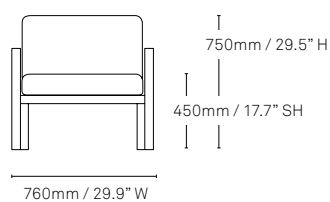

Specifications

Toro Badjo 1 seater lounge chair

Toro Badjo 2 seater sofa

Toro Badjo 3 seater sofa

All measurements are in millimeters and inches

All intellectual property rights and copyrights are reserved. Nothing contained in this brochure may be reproduced without written permission. Schiavello Group Pty Ltd reserves the right to change any or all details without prior notice. All dimensions stated within this document are nominal and/or approximate only and subject to variation. SCH/SPSTOROB01-B