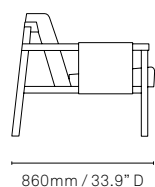

Specifications

Toro Badjo 1 seater lounge chair

Toro Badjo 2 seater sofa

Toro Badjo 3 seater sofa

All measurements are in millimeters and inches

All intellectual property rights and copyrights are reserved. Nothing contained in this brochure may be reproduced without written permission. Schiavello Group Pty Ltd reserves the right to change any or all details without prior notice. All dimensions stated within this document are nominal and/or approximate only and subject to variation. SCH/SPSTOROB01-B