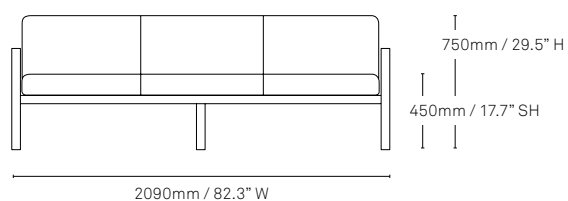

Specifications

Toro Badjo 1 seater lounge chair

Toro Badjo 2 seater sofa

Toro Badjo 3 seater sofa

All measurements are in millimeters and inches

All intellectual property rights and copyrights are reserved. Nothing contained in this brochure may be reproduced without written permission. Schiavello Group Pty Ltd reserves the right to change any or all details without prior notice. All dimensions stated within this document are nominal and/or approximate only and subject to variation. SCH/SPSTOROB01-B