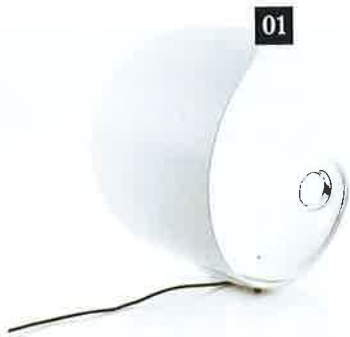

ISSUE 05 \$12.95
9 771440 338008 0 6

PRODUCTS

MODERN MARVELS

A range of homewares to enliven your living areas, tidy your workspaces and brighten your interior.

01
Curl lamp
Designed by Sebastian Bergne for Luceplan, Curl combines a light source and reflector in a simple sweeping curve. The lamp can be placed on its side or edge, and the LED light can be adjusted to create the desired mood. jsblighting.com.au

03
Kaleido trays
With nine colours and five geometric shapes, Kaleido is a geometric puzzle that is also functional. The trays allow the user to create their own designs, with uses from organizing workspaces to holding keys or serving drinks. corporateculture.com.au

04
Reindeer wall-mounted hose hanger
Pictured in Gold Digger, Reindeer is ideal for those gardeners who want to combine design and function. Also available in White Snake and Black Swan, it can be paired with a stunning hose in a choice of similar colours. gardenglory.se

07
Emily Tea Set
Subtle curves and slight angles guide the user to hold the Emily Tea Set with two hands, enhancing the act of tea drinking and allowing the user to enjoy the warmth. The handmade ceramic pieces consist of teacups, milk jugs and a sugar pot with a lid. eviegroupp.com